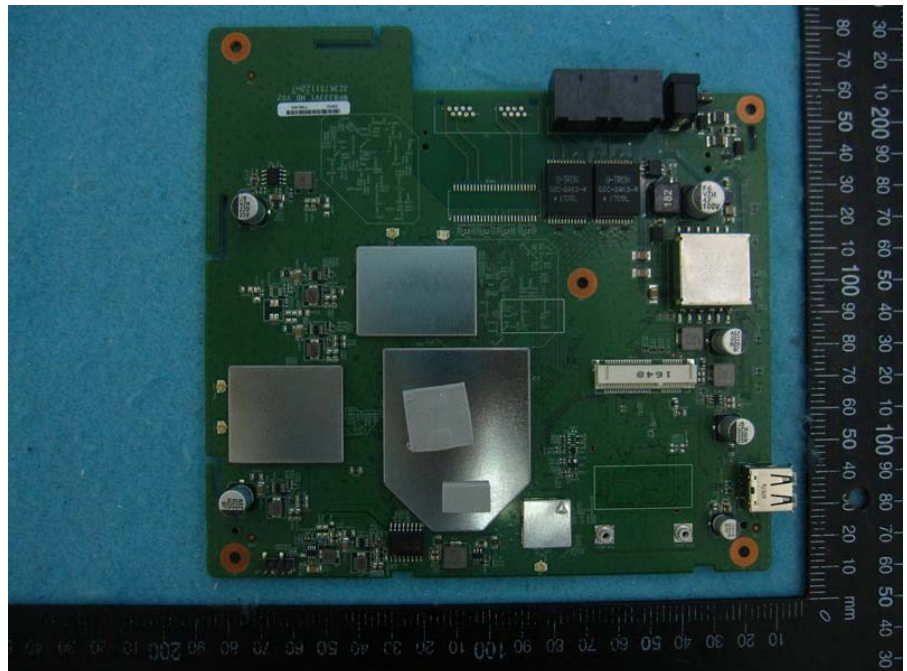

Brand Name: LITE-ON, MOJO Model No.: WP8333V1, C-110

EUT 1

Flash (Brand: winbond,
Model No.: 25Q256JVFQ)

Flash (Brand: winbond,
Model No.: 25Q256JVFQ)

EUT 2

Flash (Brand: MXIC,
Model No.: X25L51245GMI-08G)