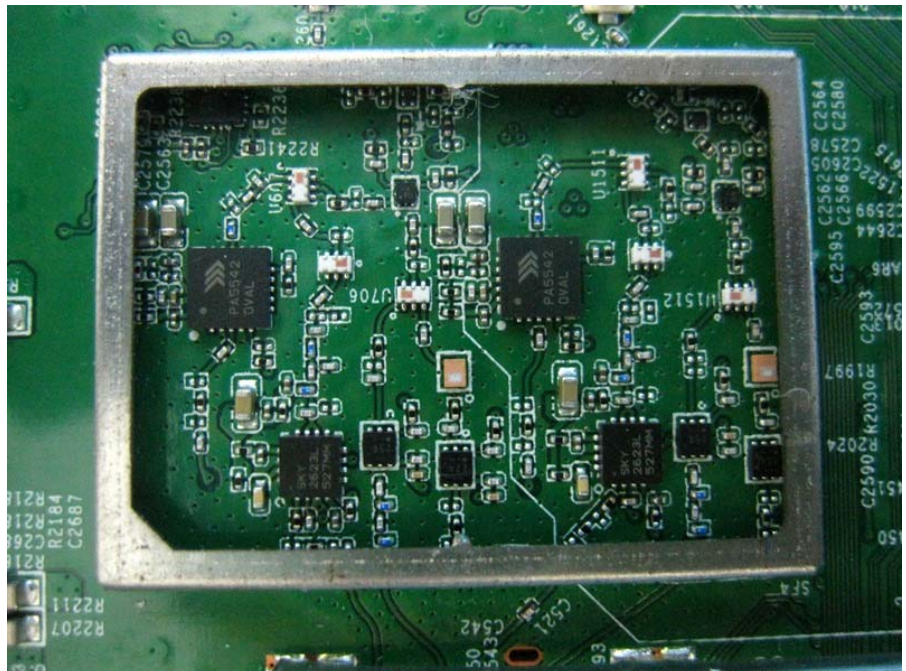

Brand Name: LITE-ON, MOJO Model No.: WP8333V1, C-110

EUT 1

Flash (Brand: winbond,
Model No.: 25Q256JVFQ)

Flash (Brand: winbond,
Model No.: 25Q256JVFQ)

EUT 2

Flash (Brand: MXIC,
Model No.: X25L51245GMI-08G)