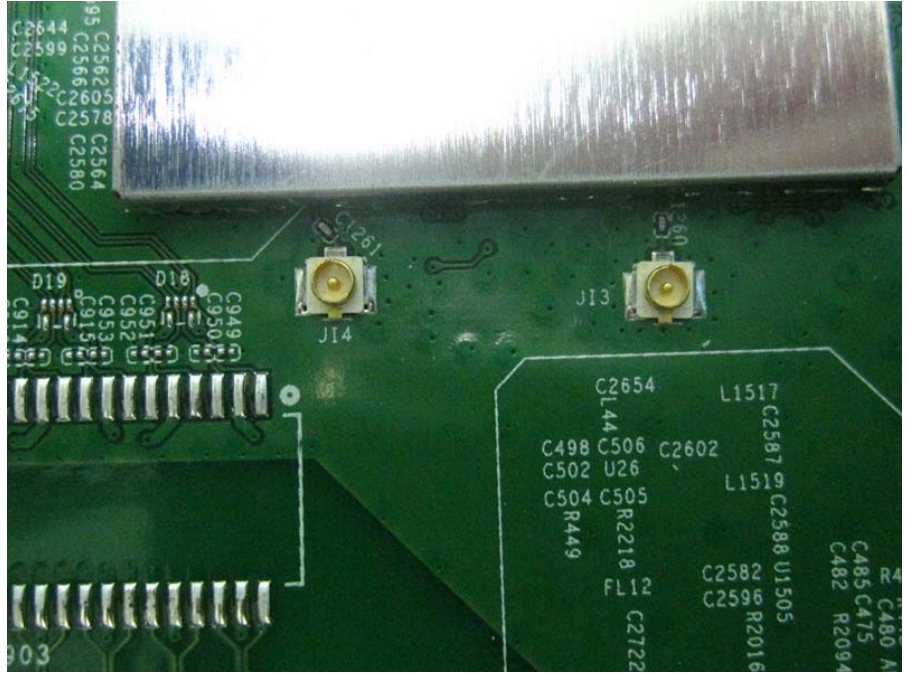

Brand Name: LITE-ON, MOJO Model No.: WP8333V1, C-110

EUT 1

Flash (Brand: winbond,
Model No.: 25Q256JVFQ)

Flash (Brand: winbond,
Model No.: 25Q256JVFQ)

EUT 2

Flash (Brand: MXIC,
Model No.: X25L51245GMI-08G)