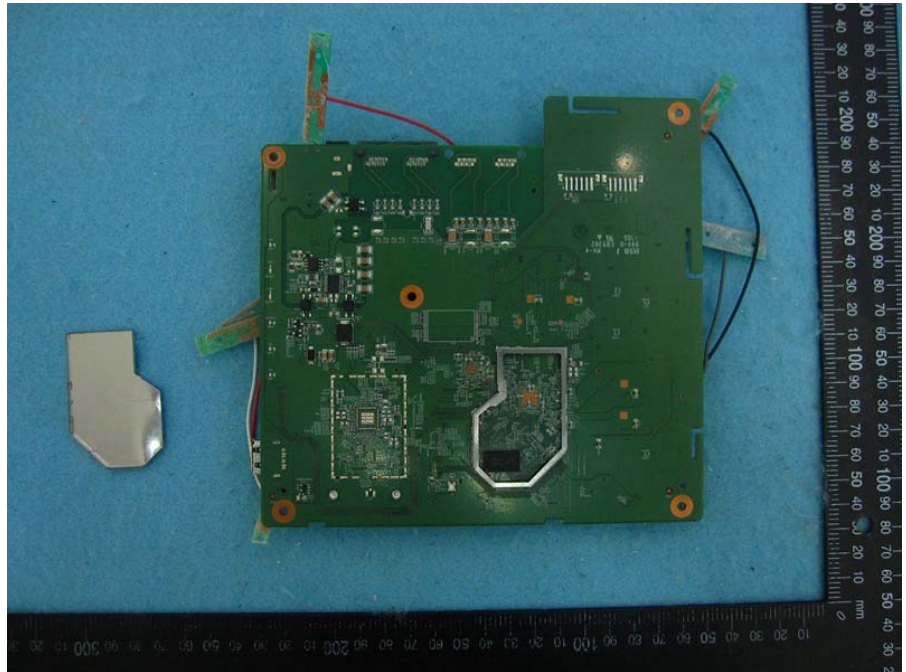

Brand Name: LITE-ON, MOJO Model No.: WP8333V1, C-110

EUT 1

Flash (Brand: winbond,
Model No.: 25Q256JVFQ)

Flash (Brand: winbond,
Model No.: 25Q256JVFQ)

EUT 2

Flash (Brand: MXIC,
Model No.: X25L51245GMI-08G)