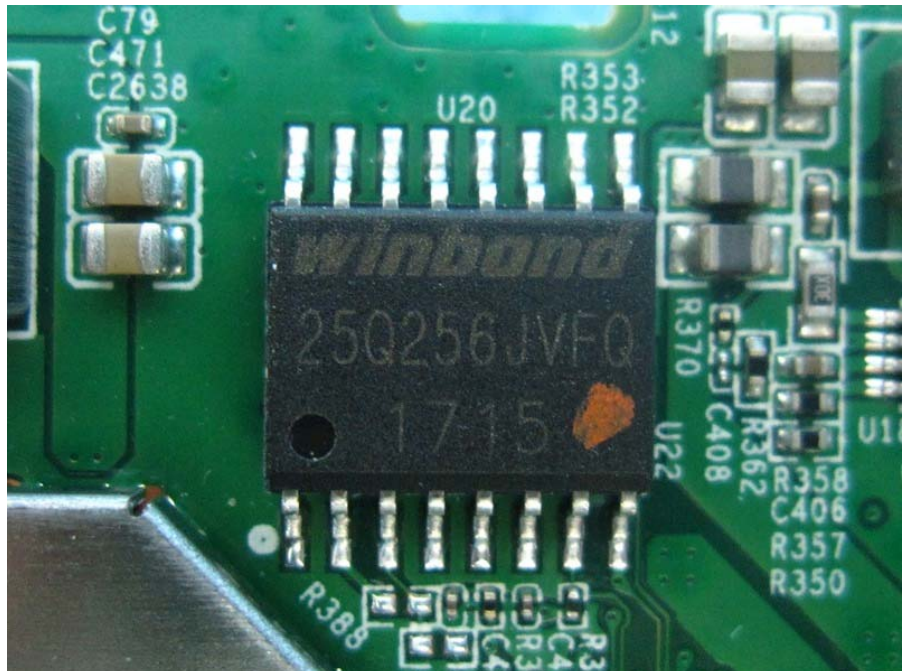

Brand Name: LITE-ON, MOJO Model No.: WP8333V1, C-110

EUT 1

Flash (Brand: winbond,
Model No.: 25Q256JVFQ)

Flash (Brand: winbond,
Model No.: 25Q256JVFQ)

EUT 2

Flash (Brand: MXIC,
Model No.: X25L51245GMI-08G)