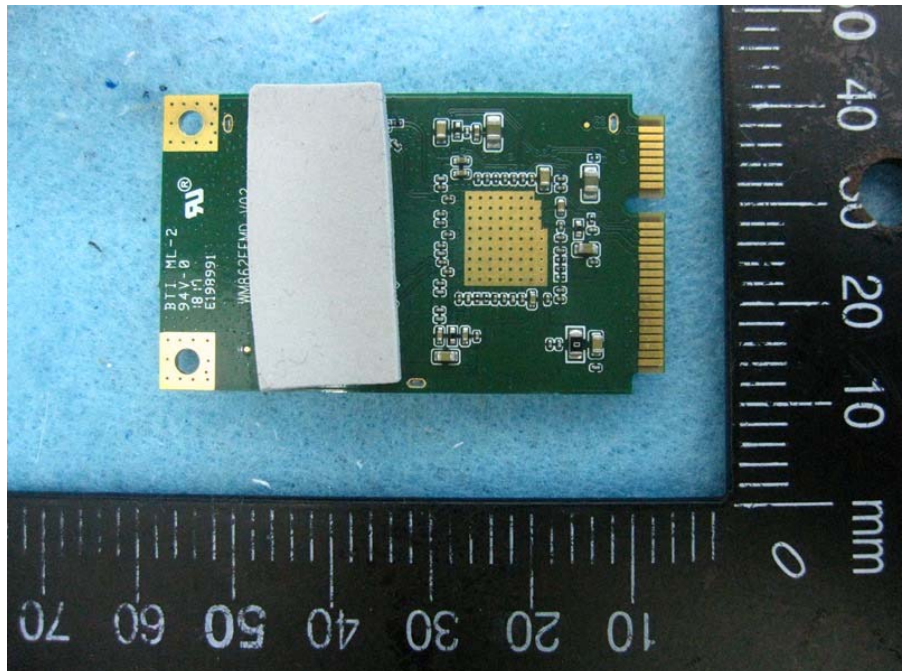

Brand Name: LITE-ON, MOJO Model No.: WP8333V1, C-110

EUT 1

Flash (Brand: winbond,
Model No.: 25Q256JVFQ)

Flash (Brand: winbond,
Model No.: 25Q256JVFQ)

EUT 2

Flash (Brand: MXIC,
Model No.: X25L51245GMI-08G)