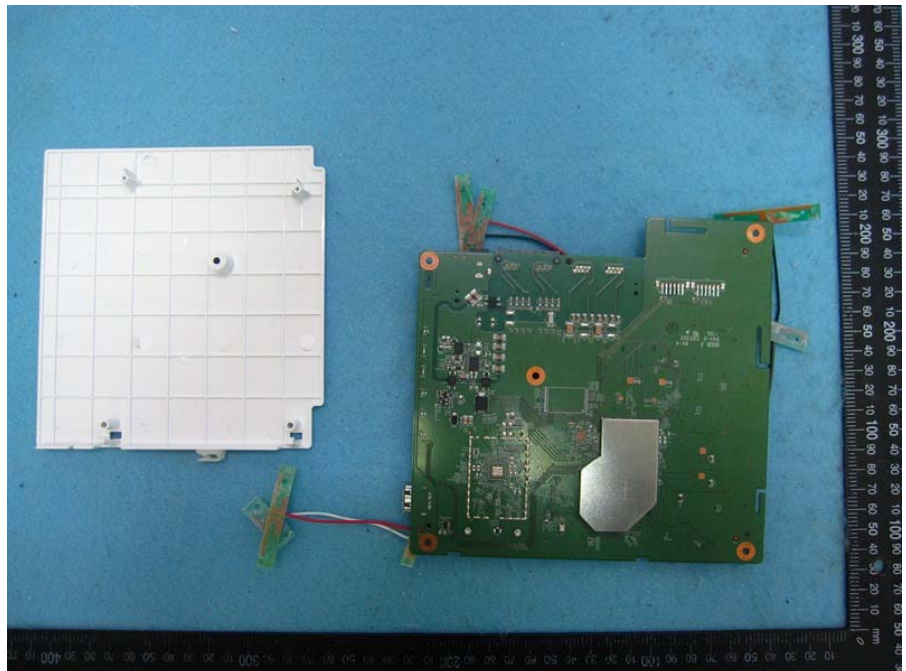

Brand Name: LITE-ON, MOJO Model No.: WP8333V1, C-110

EUT 1

Flash (Brand: winbond,
Model No.: 25Q256JVFQ)

Flash (Brand: winbond,
Model No.: 25Q256JVFQ)

EUT 2

Flash (Brand: MXIC,
Model No.: X25L51245GMI-08G)