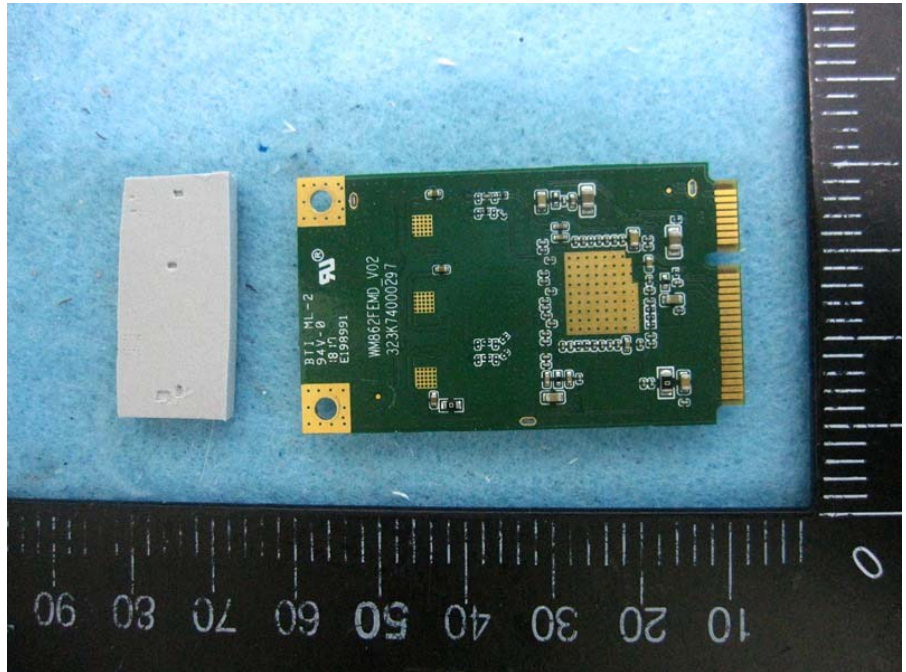

Brand Name: LITE-ON, MOJO Model No.: WP8333V1, C-110

EUT 1

Flash (Brand: winbond,
Model No.: 25Q256JVFQ)

Flash (Brand: winbond,
Model No.: 25Q256JVFQ)

EUT 2

Flash (Brand: MXIC,
Model No.: X25L51245GMI-08G)