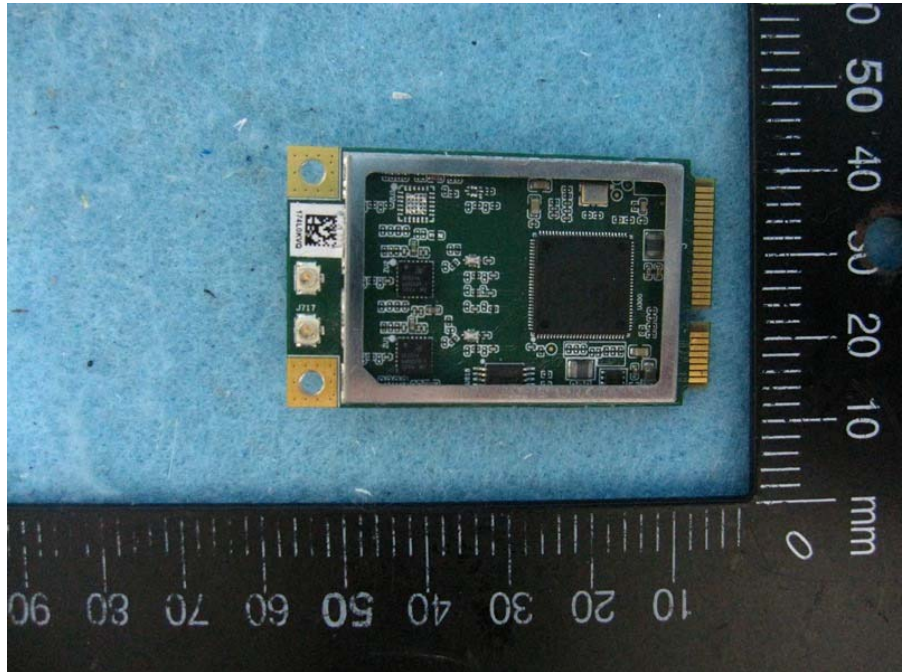

Brand Name: LITE-ON, MOJO Model No.: WP8333V1, C-110

EUT 1

Flash (Brand: winbond,
Model No.: 25Q256JVFQ)

Flash (Brand: winbond,
Model No.: 25Q256JVFQ)

EUT 2

Flash (Brand: MXIC,
Model No.: X25L51245GMI-08G)