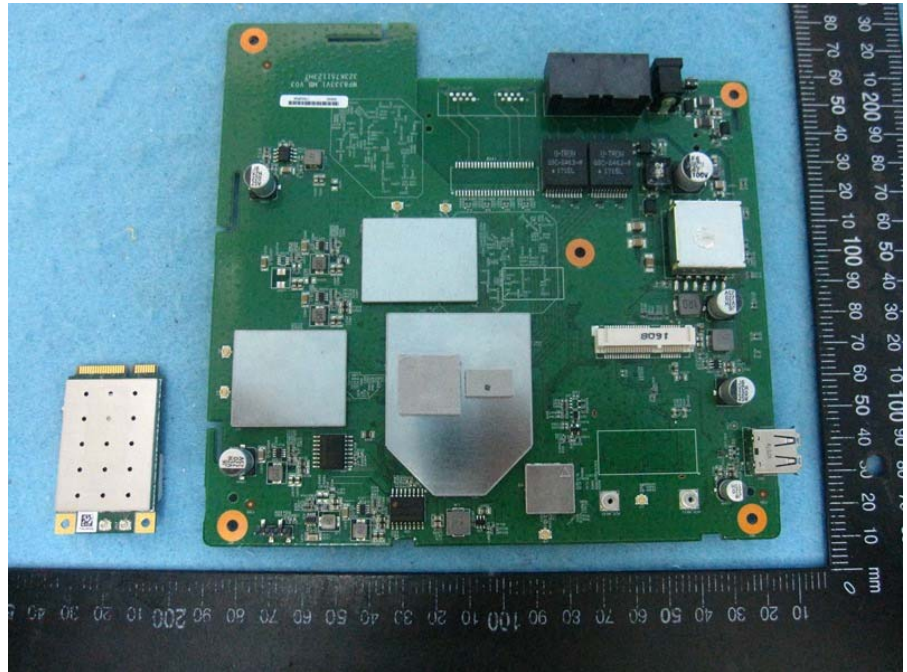

Brand Name: LITE-ON, MOJO Model No.: WP8333V1, C-110

EUT 1

Flash (Brand: winbond,
Model No.: 25Q256JVFQ)

Flash (Brand: winbond,
Model No.: 25Q256JVFQ)

EUT 2

Flash (Brand: MXIC,
Model No.: X25L51245GMI-08G)