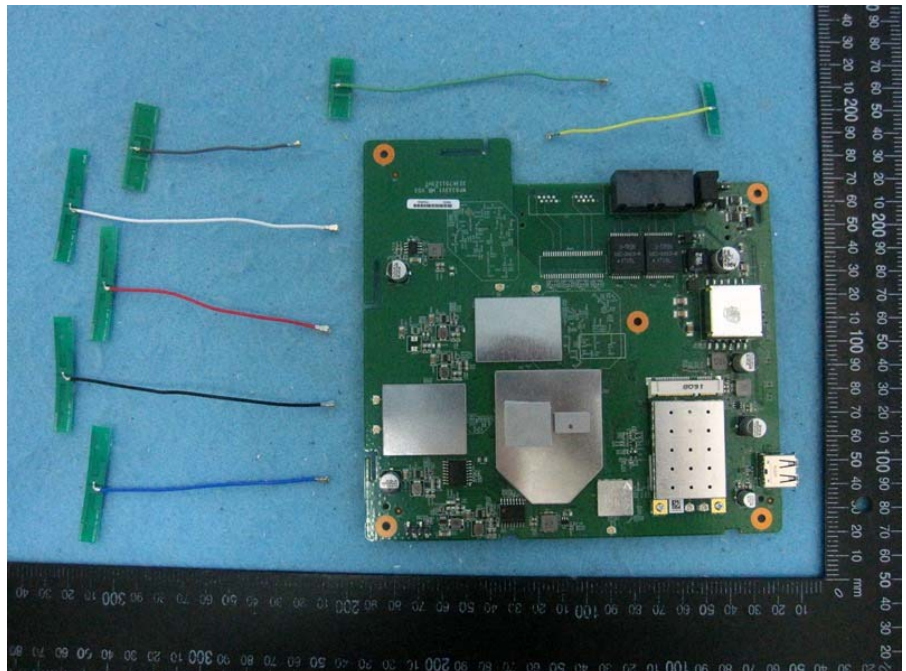

Brand Name: LITE-ON, MOJO Model No.: WP8333V1, C-110

EUT 1

Flash (Brand: winbond,
Model No.: 25Q256JVFQ)

Flash (Brand: winbond,
Model No.: 25Q256JVFQ)

EUT 2

Flash (Brand: MXIC,
Model No.: X25L51245GMI-08G)