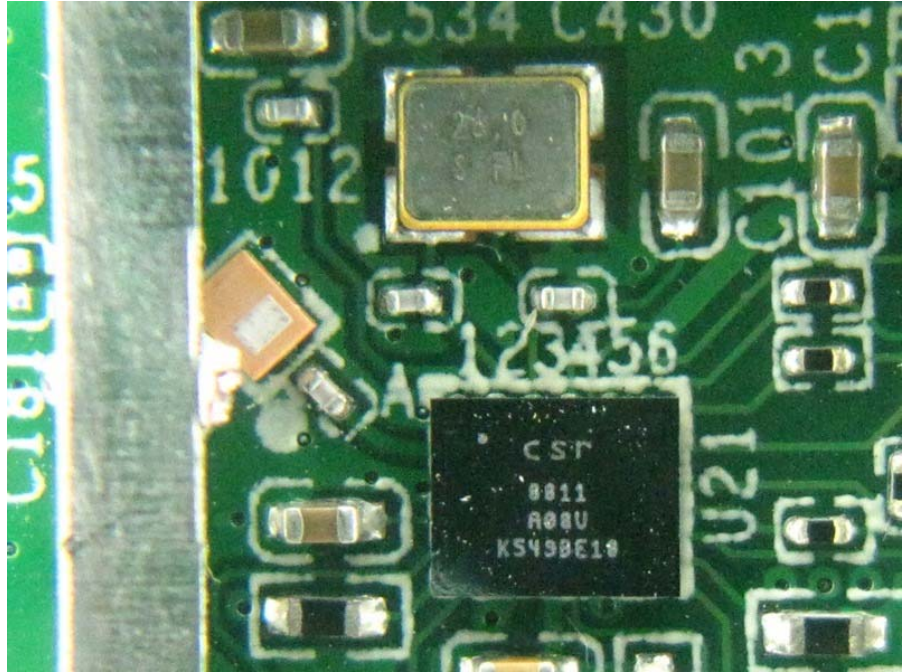

Brand Name: LITE-ON, MOJO Model No.: WP8333V1, C-110

EUT 1

Flash (Brand: winbond,
Model No.: 25Q256JVFQ)

Flash (Brand: winbond,
Model No.: 25Q256JVFQ)

EUT 2

Flash (Brand: MXIC,
Model No.: X25L51245GMI-08G)