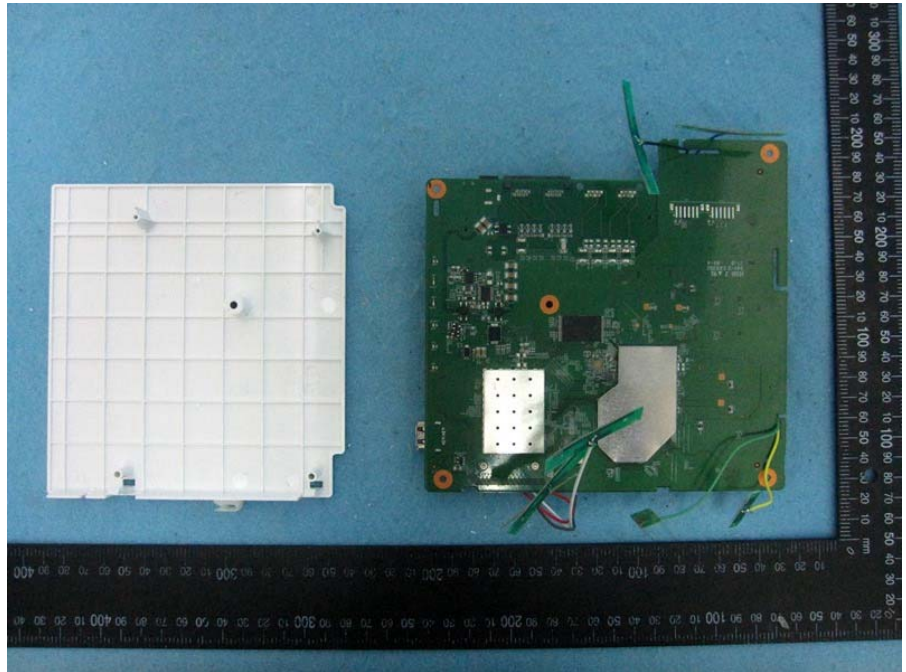

Brand Name: LITE-ON, MOJO Model No.: WP8333V1, C-110

EUT 1

Flash (Brand: winbond,
Model No.: 25Q256JVFQ)

Flash (Brand: winbond,
Model No.: 25Q256JVFQ)

EUT 2

Flash (Brand: MXIC,
Model No.: X25L51245GMI-08G)