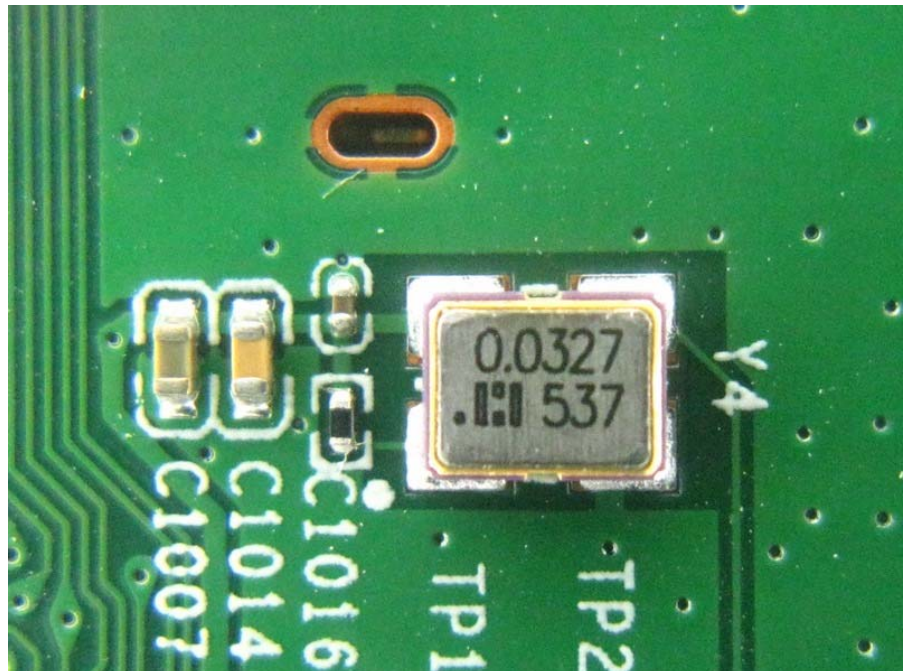

Brand Name: LITE-ON, MOJO Model No.: WP8333V1, C-110

EUT 1

Flash (Brand: winbond,
Model No.: 25Q256JVFQ)

Flash (Brand: winbond,
Model No.: 25Q256JVFQ)

EUT 2

Flash (Brand: MXIC,
Model No.: X25L51245GMI-08G)