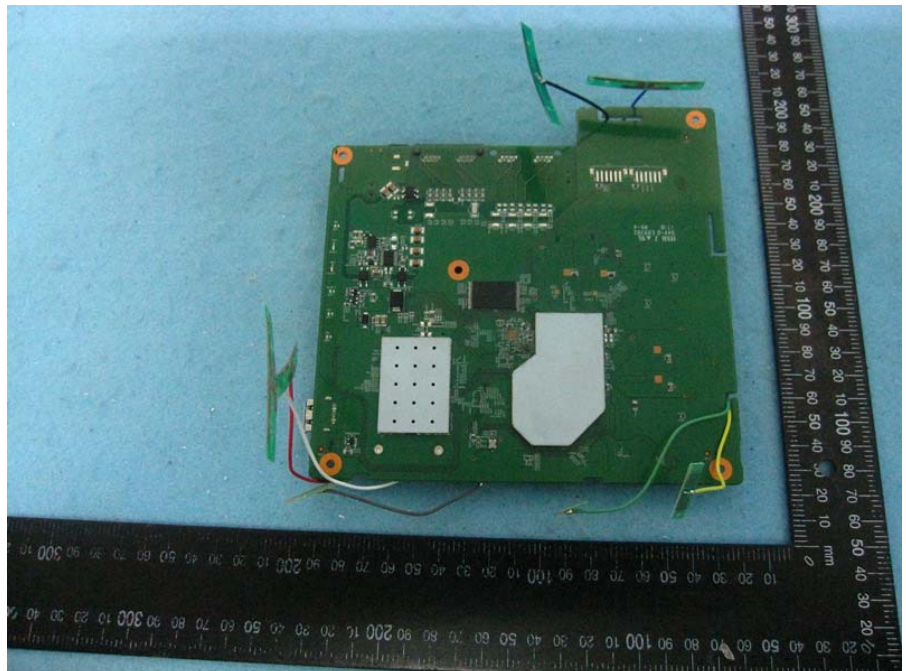

Brand Name: LITE-ON, MOJO Model No.: WP8333V1, C-110

EUT 1

Flash (Brand: winbond,
Model No.: 25Q256JVFQ)

Flash (Brand: winbond,
Model No.: 25Q256JVFQ)

EUT 2

Flash (Brand: MXIC,
Model No.: X25L51245GMI-08G)