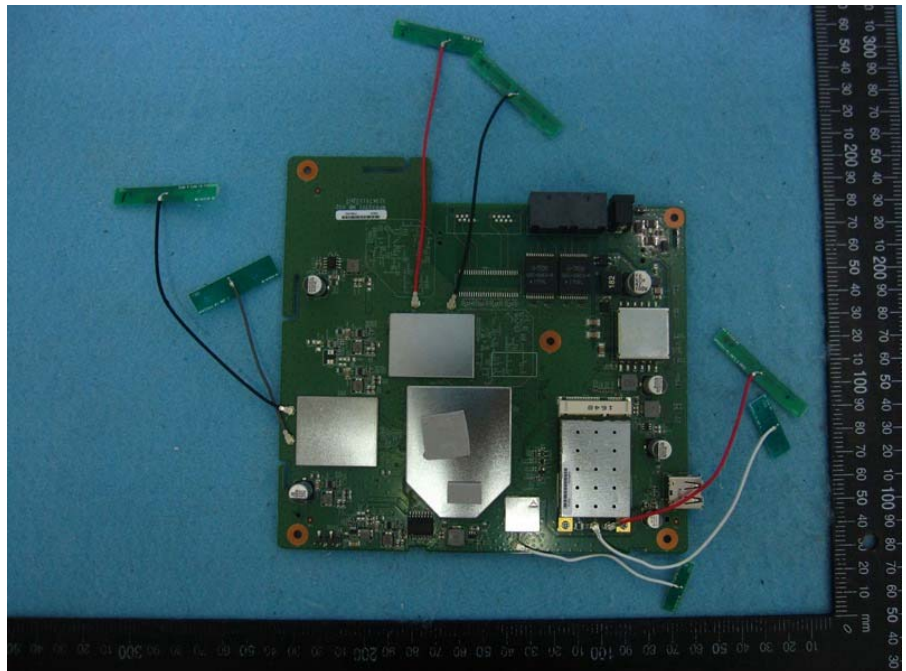

Brand Name: LITE-ON, MOJO Model No.: WP8333V1, C-110

EUT 1

Flash (Brand: winbond,
Model No.: 25Q256JVFQ)

Flash (Brand: winbond,
Model No.: 25Q256JVFQ)

EUT 2

Flash (Brand: MXIC,
Model No.: X25L51245GMI-08G)