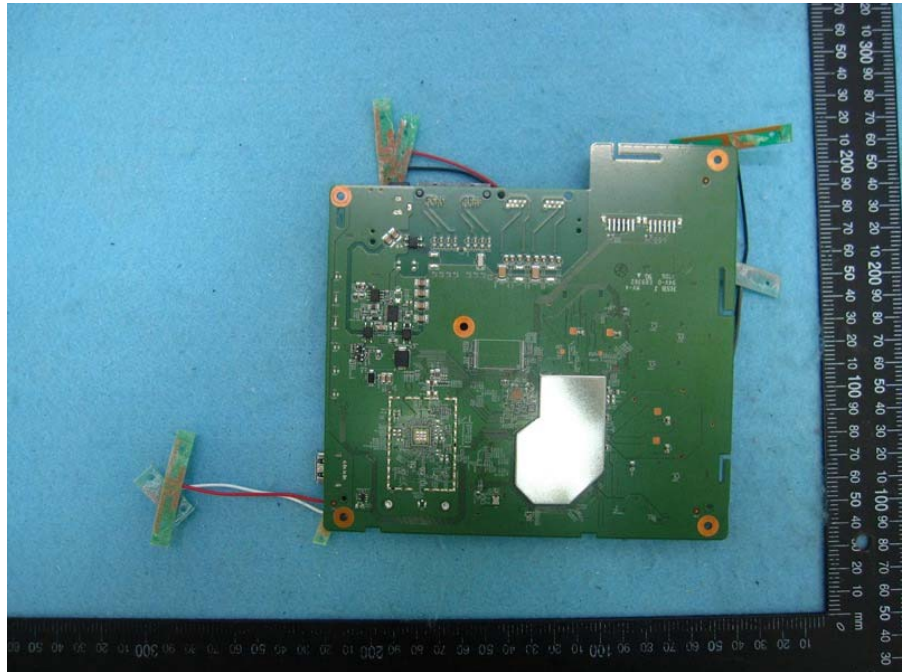

Brand Name: LITE-ON, MOJO Model No.: WP8333V1, C-110

EUT 1

Flash (Brand: winbond,
Model No.: 25Q256JVFQ)

Flash (Brand: winbond,
Model No.: 25Q256JVFQ)

EUT 2

Flash (Brand: MXIC,
Model No.: X25L51245GMI-08G)