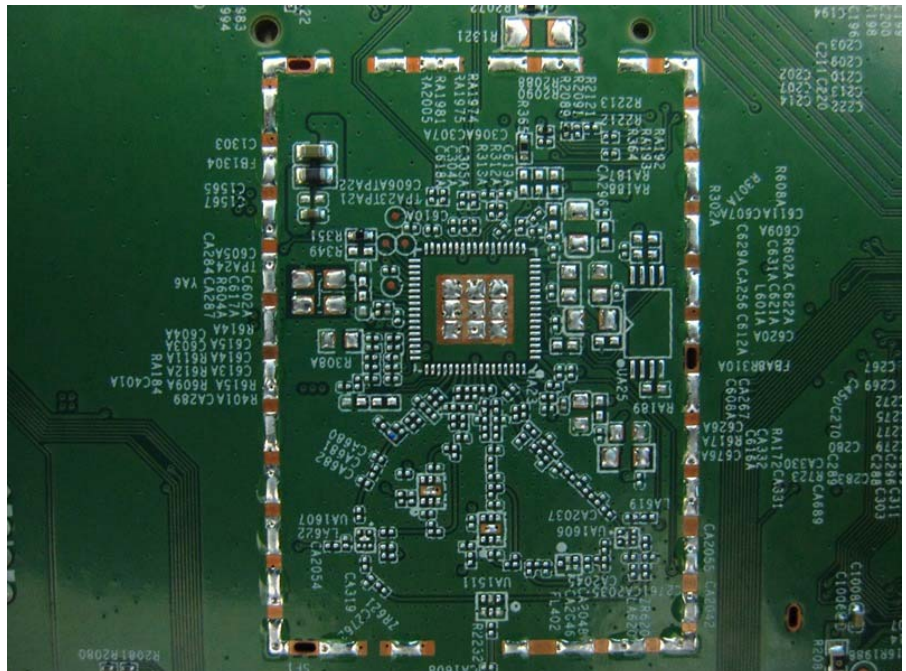

Brand Name: LITE-ON, MOJO Model No.: WP8333V1, C-110

EUT 1

Flash (Brand: winbond,
Model No.: 25Q256JVFQ)

Flash (Brand: winbond,
Model No.: 25Q256JVFQ)

EUT 2

Flash (Brand: MXIC,
Model No.: X25L51245GMI-08G)