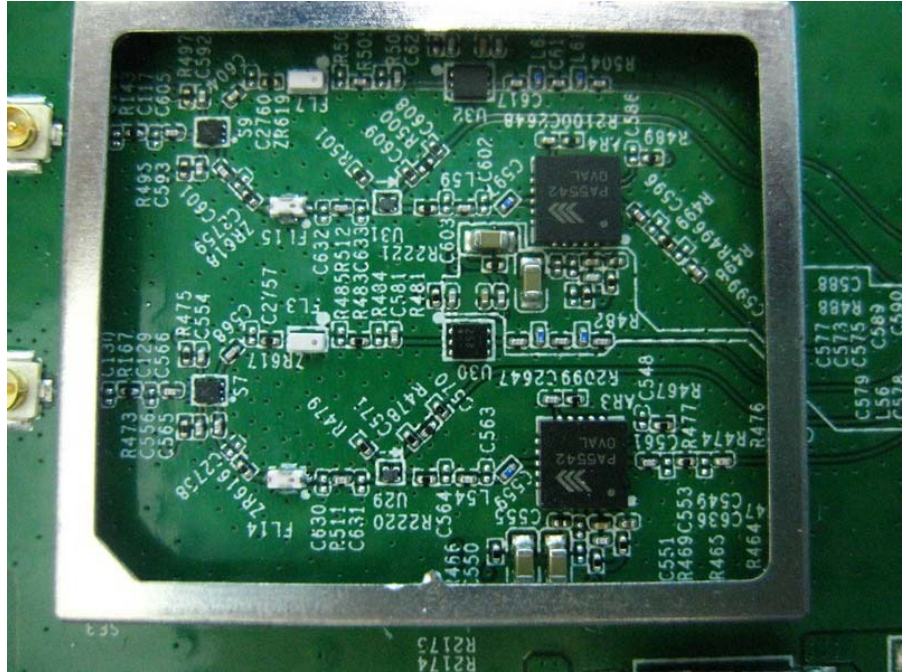

Brand Name: LITE-ON, MOJO Model No.: WP8333V1, C-110

EUT 1

Flash (Brand: winbond,
Model No.: 25Q256JVFQ)

Flash (Brand: winbond,
Model No.: 25Q256JVFQ)

EUT 2

Flash (Brand: MXIC,
Model No.: X25L51245GMI-08G)