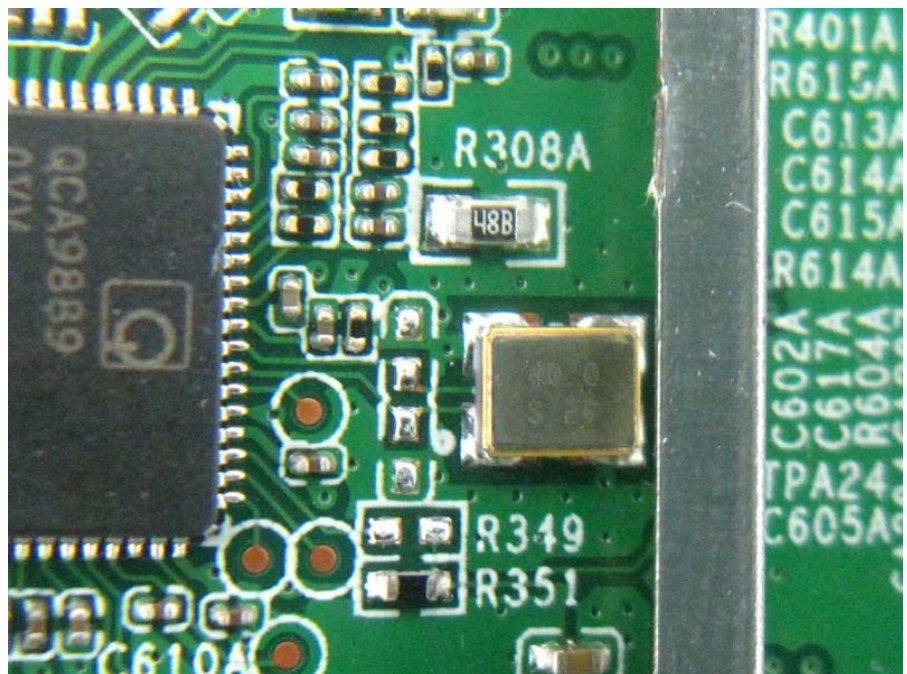

Brand Name: LITE-ON, MOJO Model No.: WP8333V1, C-110

EUT 1

Flash (Brand: winbond,
Model No.: 25Q256JVFQ)

Flash (Brand: winbond,
Model No.: 25Q256JVFQ)

EUT 2

Flash (Brand: MXIC,
Model No.: X25L51245GMI-08G)