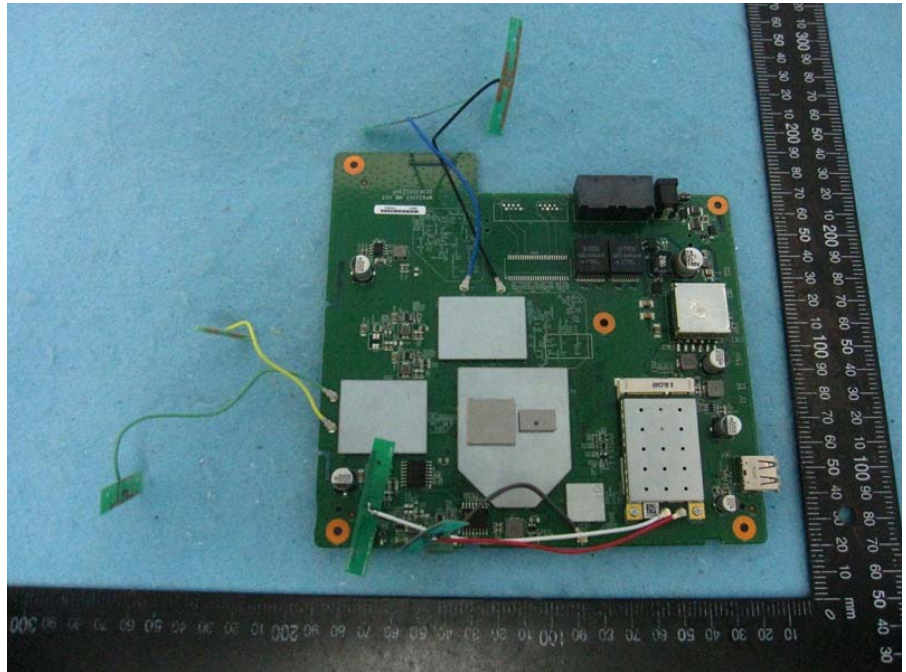

Brand Name: LITE-ON, MOJO Model No.: WP8333V1, C-110

EUT 1

Flash (Brand: winbond,
Model No.: 25Q256JVFQ)

Flash (Brand: winbond,
Model No.: 25Q256JVFQ)

EUT 2

Flash (Brand: MXIC,
Model No.: X25L51245GMI-08G)