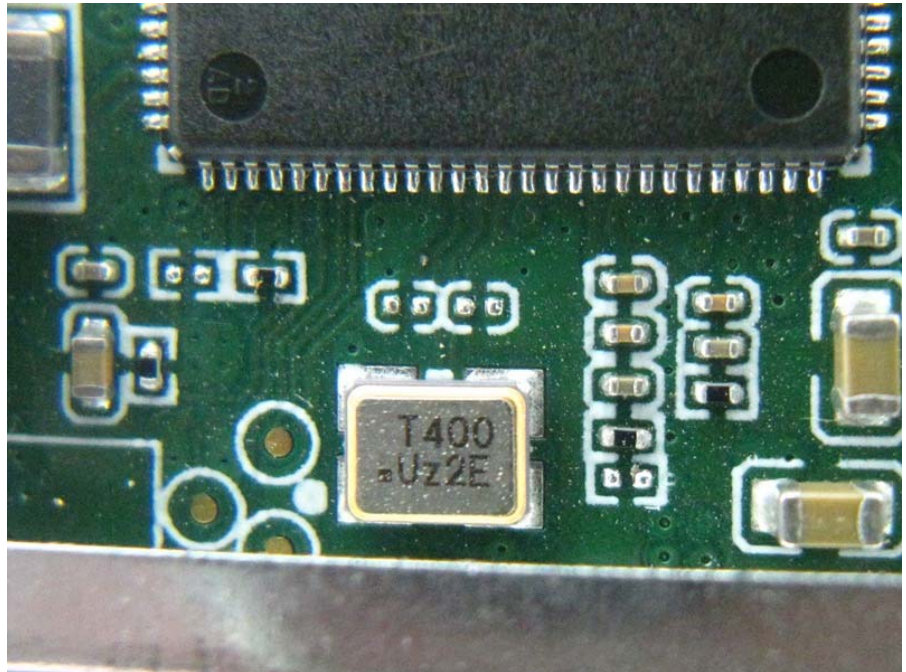

Brand Name: LITE-ON, MOJO Model No.: WP8333V1, C-110

EUT 1

Flash (Brand: winbond,
Model No.: 25Q256JVFQ)

Flash (Brand: winbond,
Model No.: 25Q256JVFQ)

EUT 2

Flash (Brand: MXIC,
Model No.: X25L51245GMI-08G)