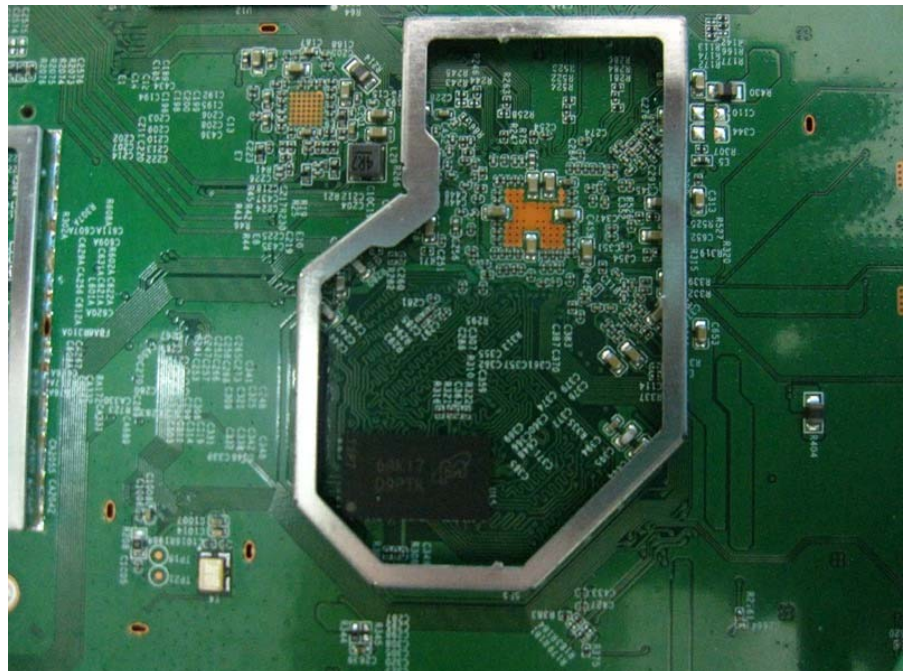

Brand Name: LITE-ON, MOJO Model No.: WP8333V1, C-110

EUT 1

Flash (Brand: winbond,
Model No.: 25Q256JVFQ)

Flash (Brand: winbond,
Model No.: 25Q256JVFQ)

EUT 2

Flash (Brand: MXIC,
Model No.: X25L51245GMI-08G)