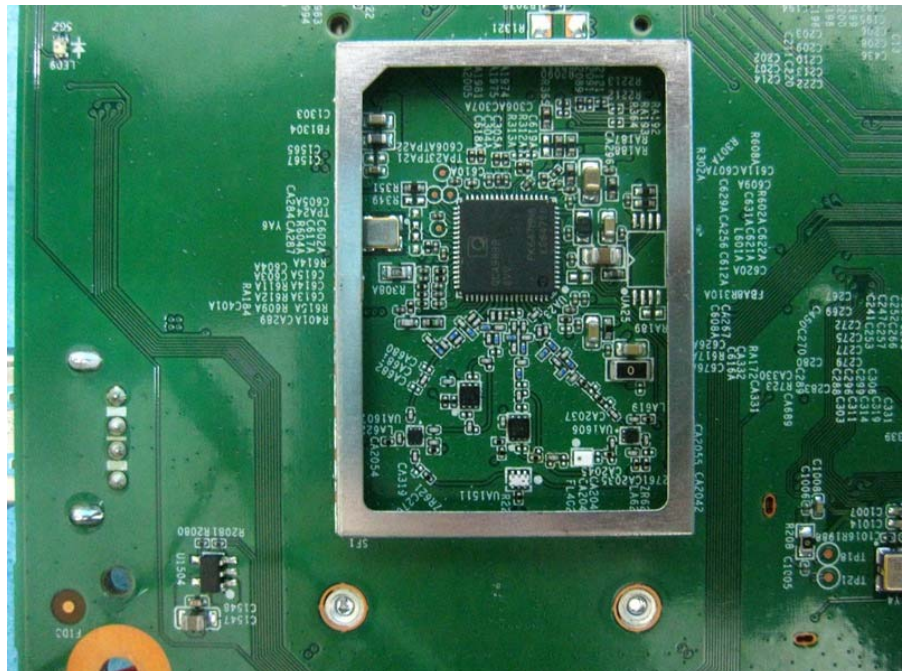

Brand Name: LITE-ON, MOJO Model No.: WP8333V1, C-110

EUT 1

Flash (Brand: winbond,
Model No.: 25Q256JVFQ)

Flash (Brand: winbond,
Model No.: 25Q256JVFQ)

EUT 2

Flash (Brand: MXIC,
Model No.: X25L51245GMI-08G)