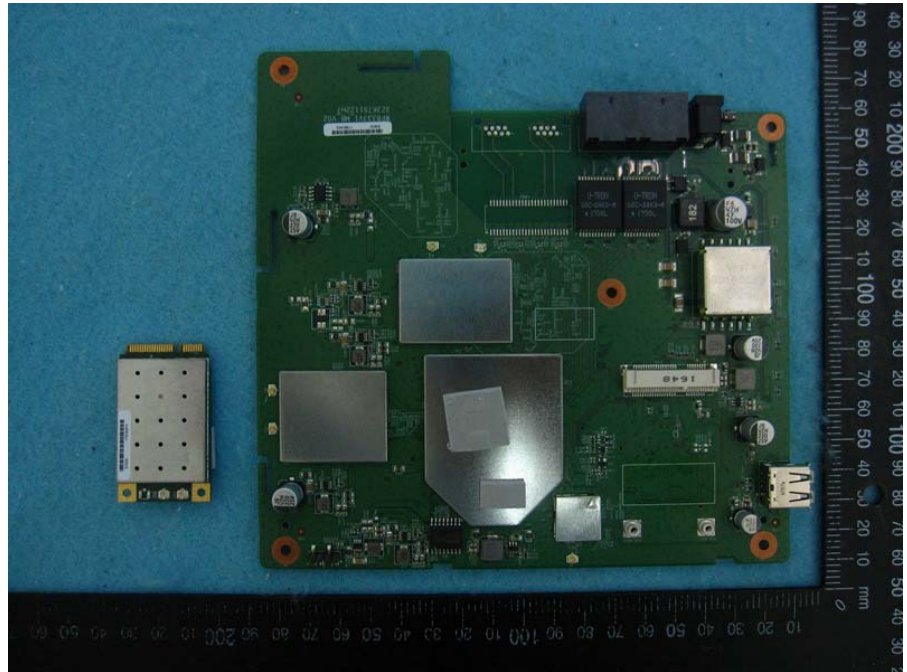

Brand Name: LITE-ON, MOJO Model No.: WP8333V1, C-110

EUT 1

Flash (Brand: winbond,
Model No.: 25Q256JVFQ)

Flash (Brand: winbond,
Model No.: 25Q256JVFQ)

EUT 2

Flash (Brand: MXIC,
Model No.: X25L51245GMI-08G)