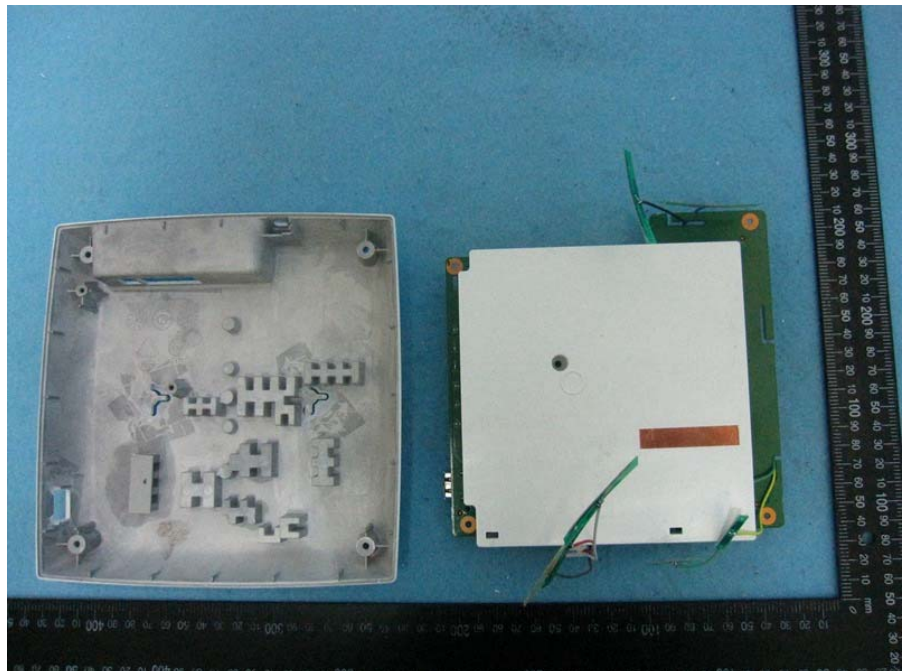

Brand Name: LITE-ON, MOJO Model No.: WP8333V1, C-110

EUT 1

Flash (Brand: winbond,
Model No.: 25Q256JVFQ)

Flash (Brand: winbond,
Model No.: 25Q256JVFQ)

EUT 2

Flash (Brand: MXIC,
Model No.: X25L51245GMI-08G)