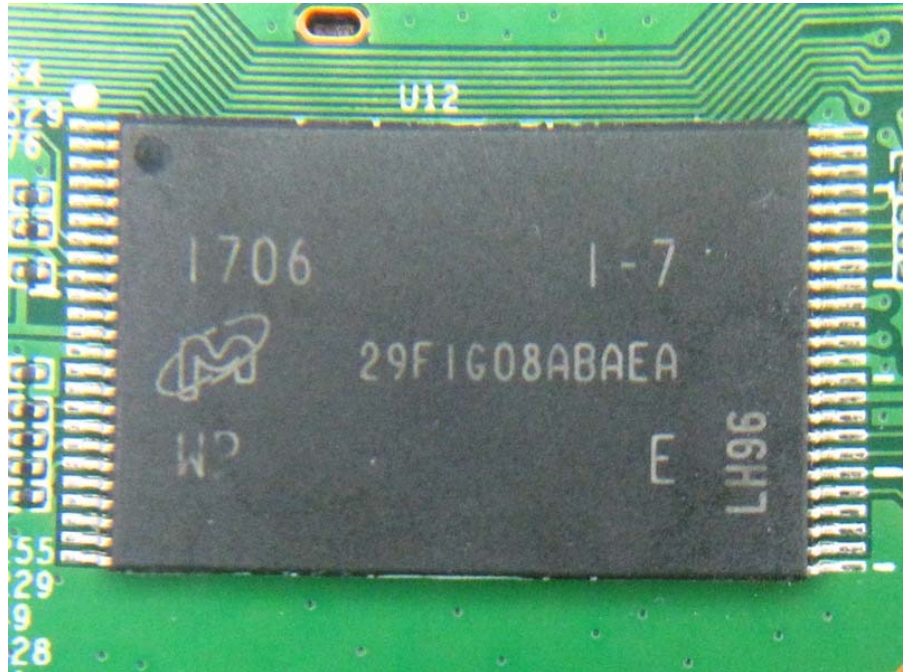

Brand Name: LITE-ON, MOJO Model No.: WP8333V1, C-110

EUT 1

Flash (Brand: winbond,
Model No.: 25Q256JVFQ)

Flash (Brand: winbond,
Model No.: 25Q256JVFQ)

EUT 2

Flash (Brand: MXIC,
Model No.: X25L51245GMI-08G)