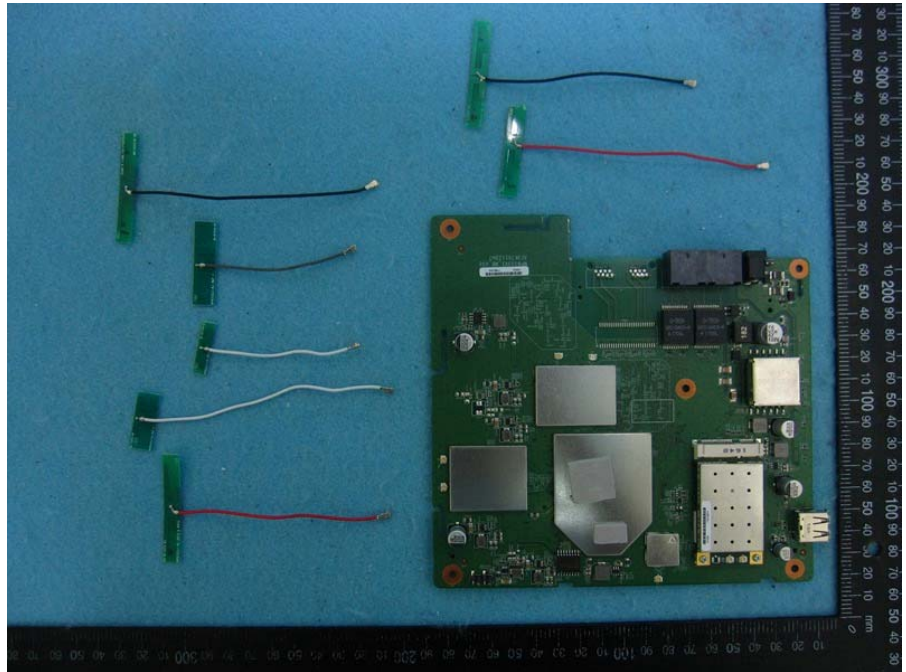

Brand Name: LITE-ON, MOJO Model No.: WP8333V1, C-110

EUT 1

Flash (Brand: winbond,
Model No.: 25Q256JVFQ)

Flash (Brand: winbond,
Model No.: 25Q256JVFQ)

EUT 2

Flash (Brand: MXIC,
Model No.: X25L51245GMI-08G)