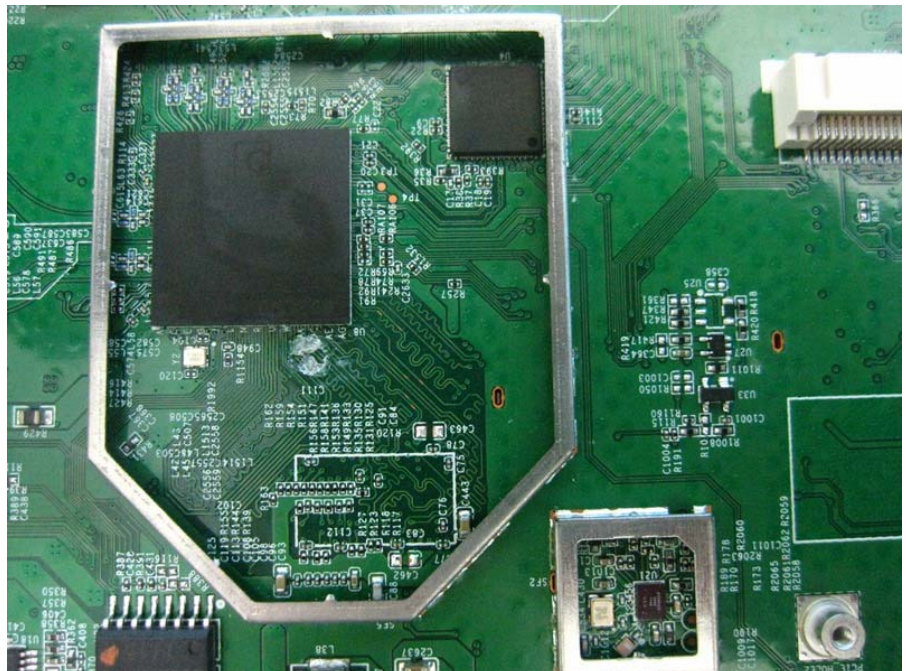

Brand Name: LITE-ON, MOJO Model No.: WP8333V1, C-110

EUT 1

Flash (Brand: winbond,
Model No.: 25Q256JVFQ)

Flash (Brand: winbond,
Model No.: 25Q256JVFQ)

EUT 2

Flash (Brand: MXIC,
Model No.: X25L51245GMI-08G)