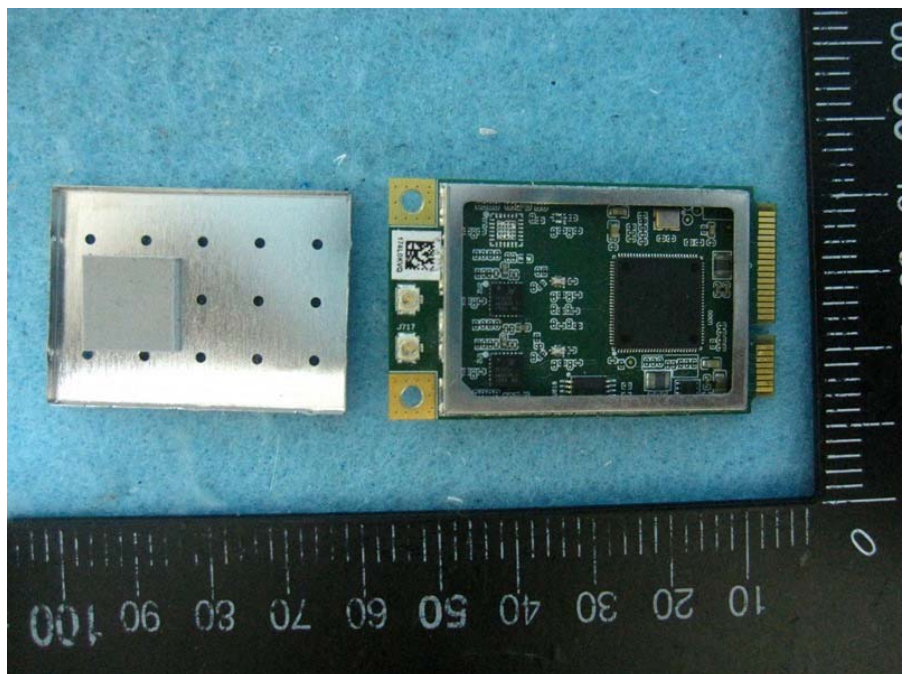

Brand Name: LITE-ON, MOJO Model No.: WP8333V1, C-110

EUT 1

Flash (Brand: winbond,
Model No.: 25Q256JVFQ)

Flash (Brand: winbond,
Model No.: 25Q256JVFQ)

EUT 2

Flash (Brand: MXIC,
Model No.: X25L51245GMI-08G)