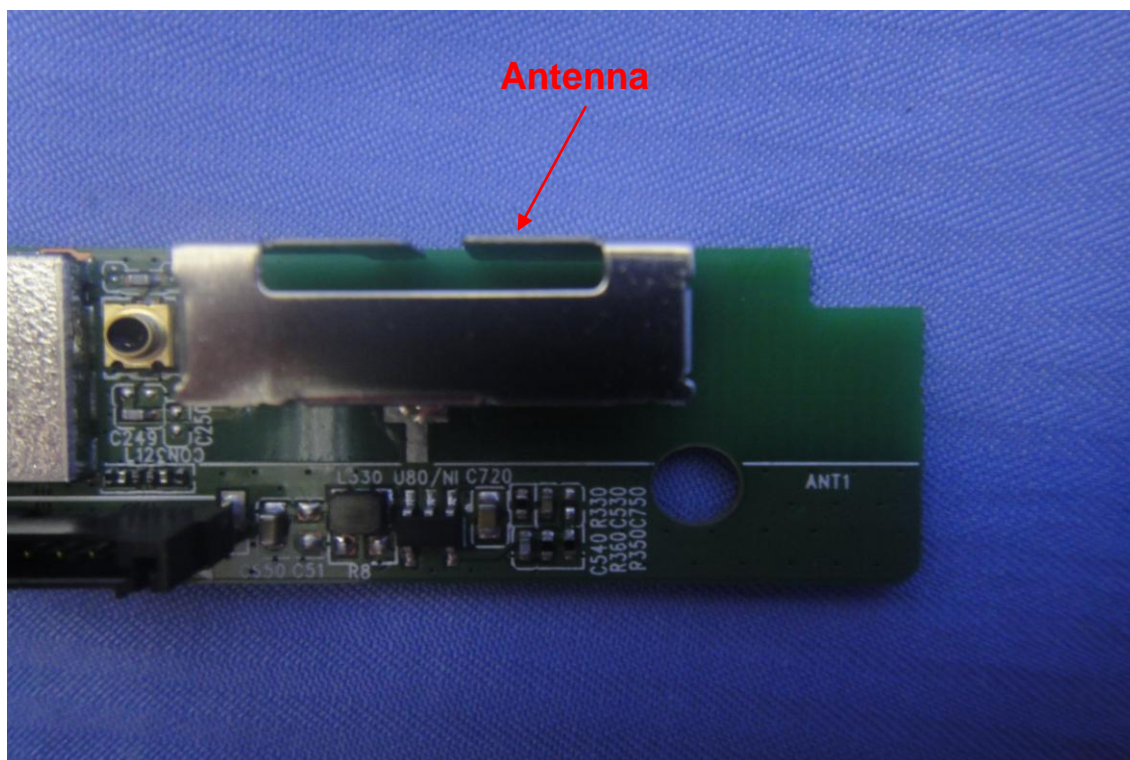

### EXTERNAL PHOTOGRAPHS OF EUT

## INTERNAL PHOTOGRAPHS OF EUT

Antenna For RX : 290-20031

**Antenna For TX : RFMTA400530IMAB701**