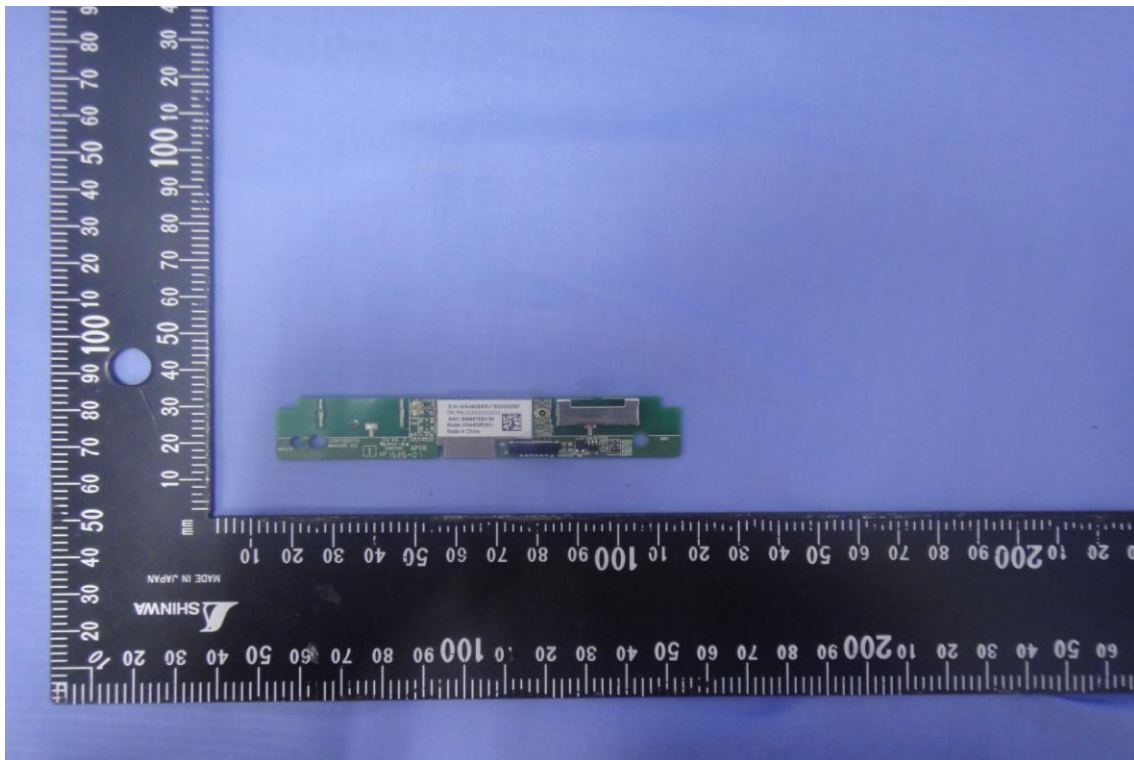

## APPENDIX 1 - PHOTOGRAPHS OF EUT

## INTERNAL PHOTOGRAPHS OF EUT

Antenna For RX : 290-20031

**Antenna For TX : RFMTA400530IMAB701**