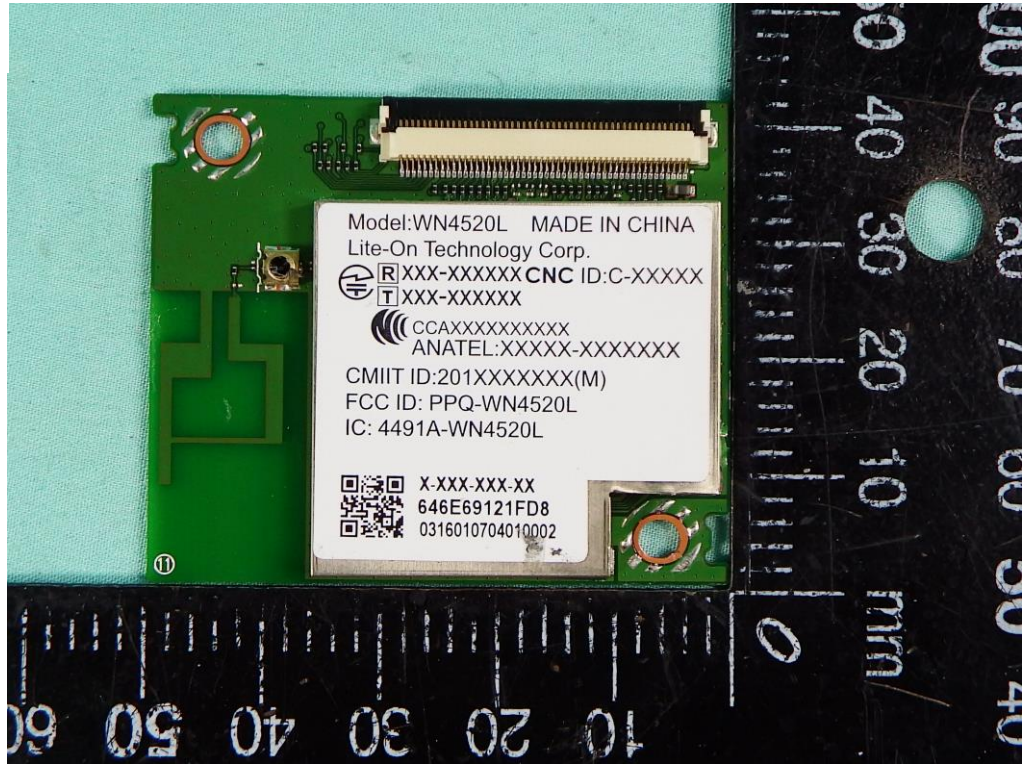

Brand Name: LITE-ON Model No.: WN4520L

EUT 1

EUT 2