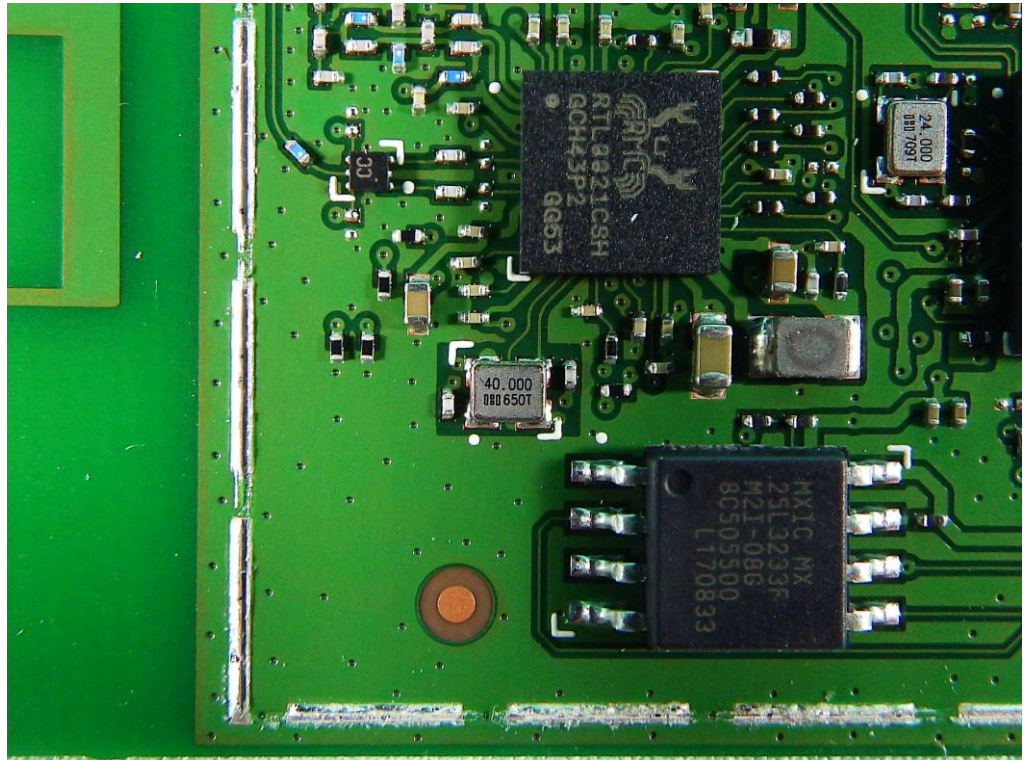

Brand Name: LITE-ON Model No.: WN4520L

EUT 1

EUT 2