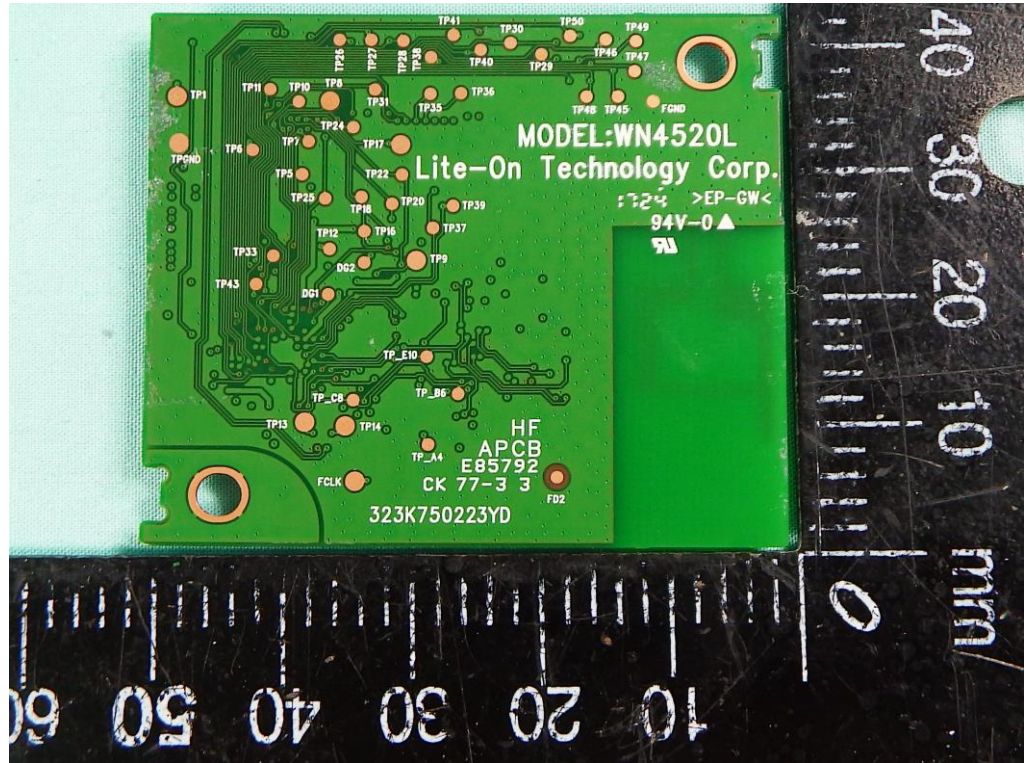

Brand Name: LITE-ON Model No.: WN4520L

EUT 1

EUT 2