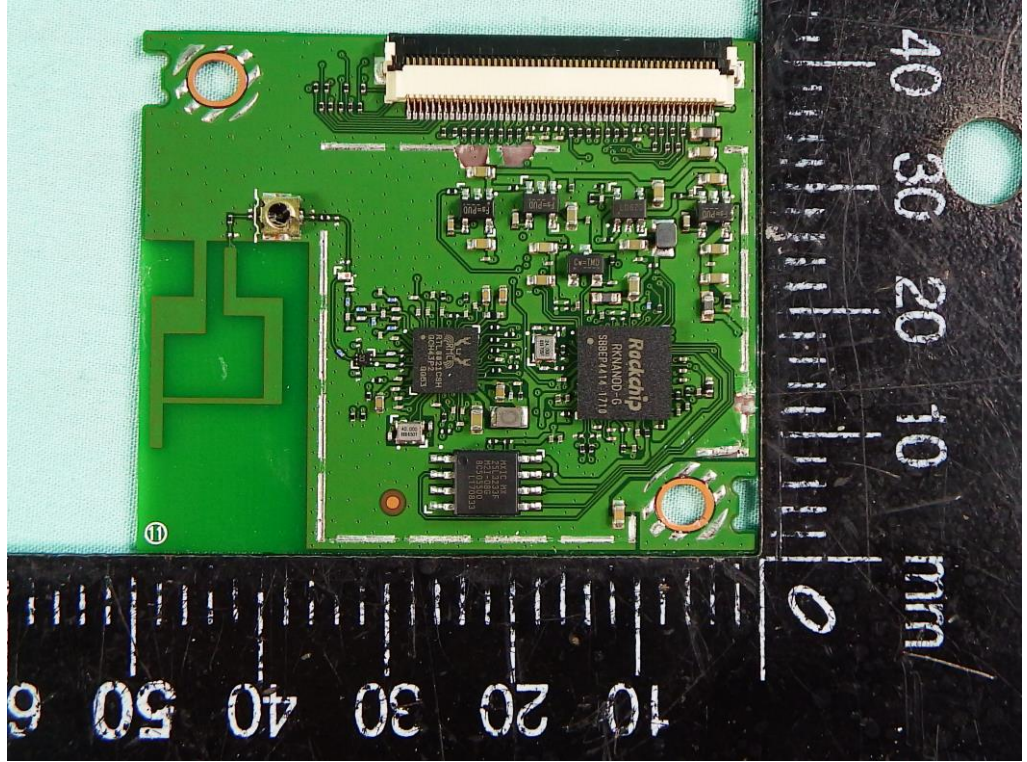

Brand Name: LITE-ON Model No.: WN4520L

EUT 1

EUT 2