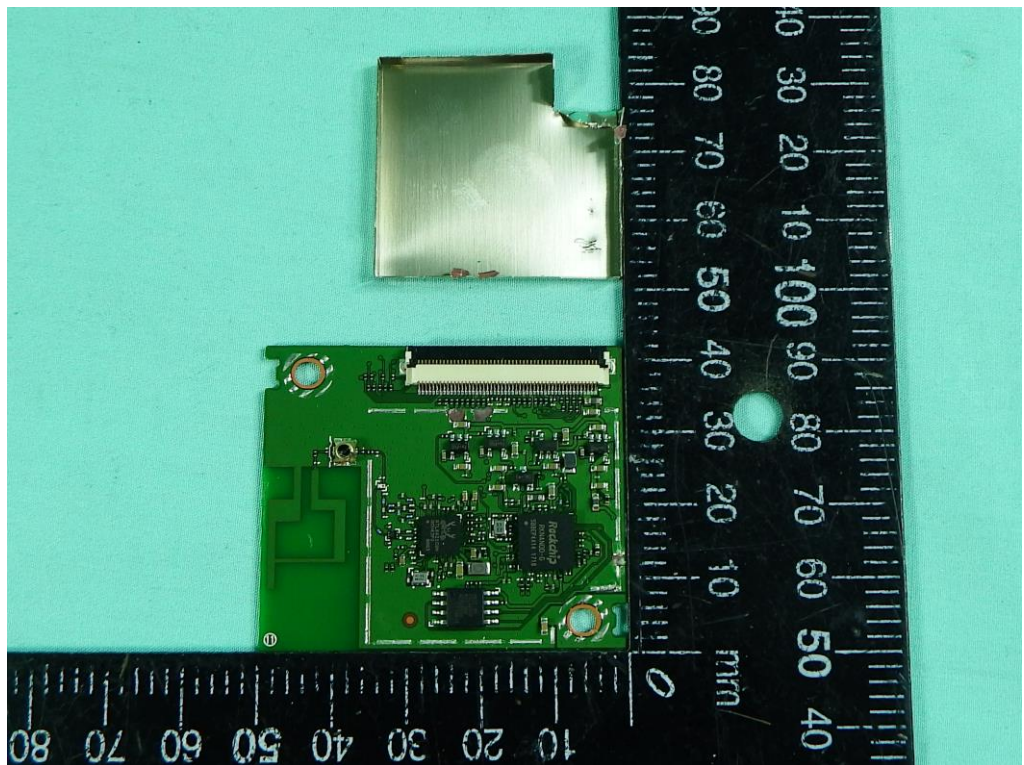

Brand Name: LITE-ON Model No.: WN4520L

EUT 1

EUT 2