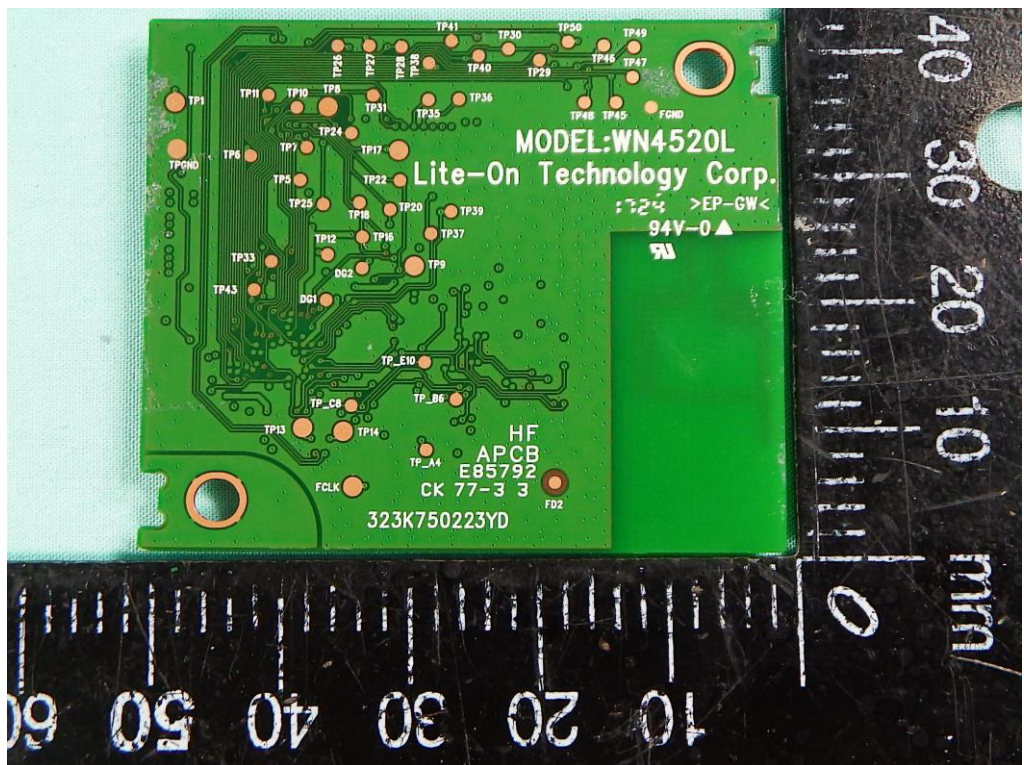

Brand Name: LITE-ON Model No.: WN4520L

EUT 1

EUT 2