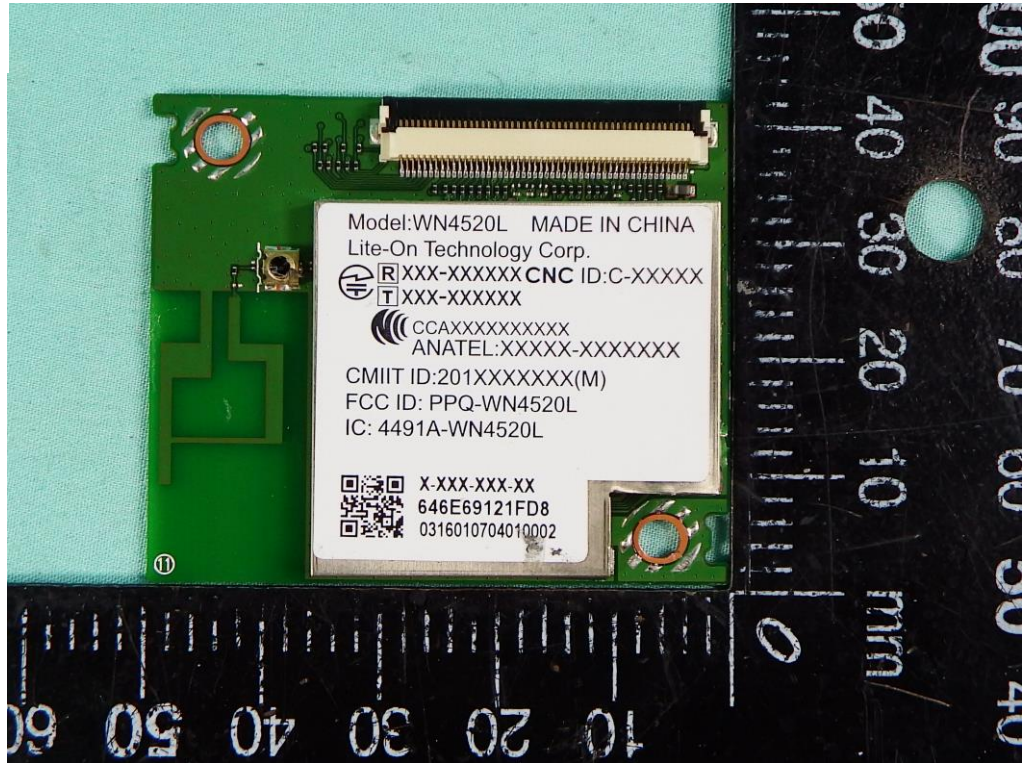

Brand Name: LITE-ON Model No.: WN4520L

EUT 1

EUT 2