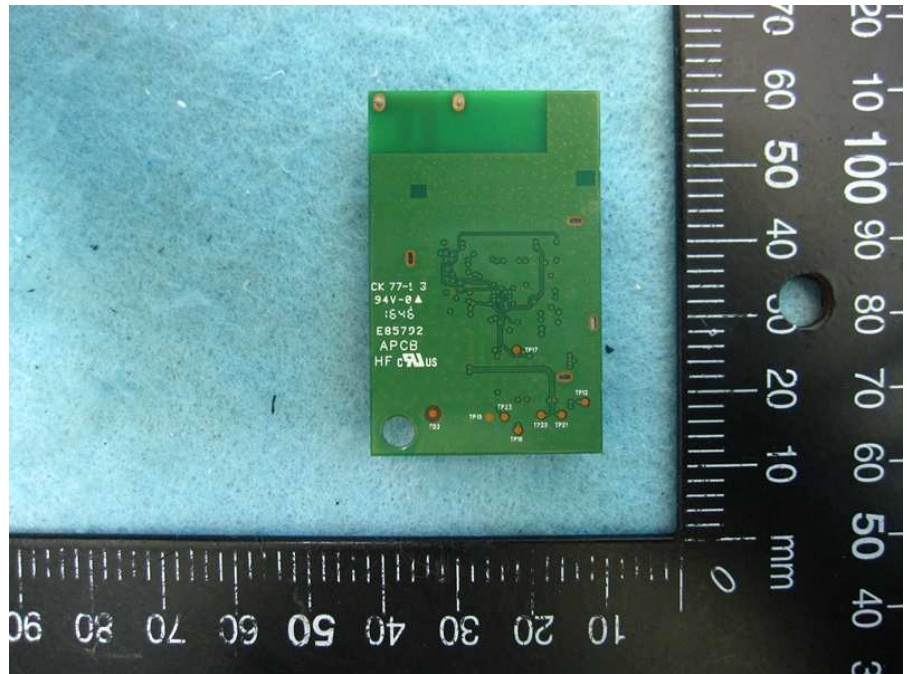

Brand Name: LITE-ON / Model No.: WN4519L

Ant. 1: 300mm

Ant. 2: 400mm

Ant. 3: 450mm

Ant. 4: 500mm

Ant. 5: 550mm

Ant. 6: 600mm