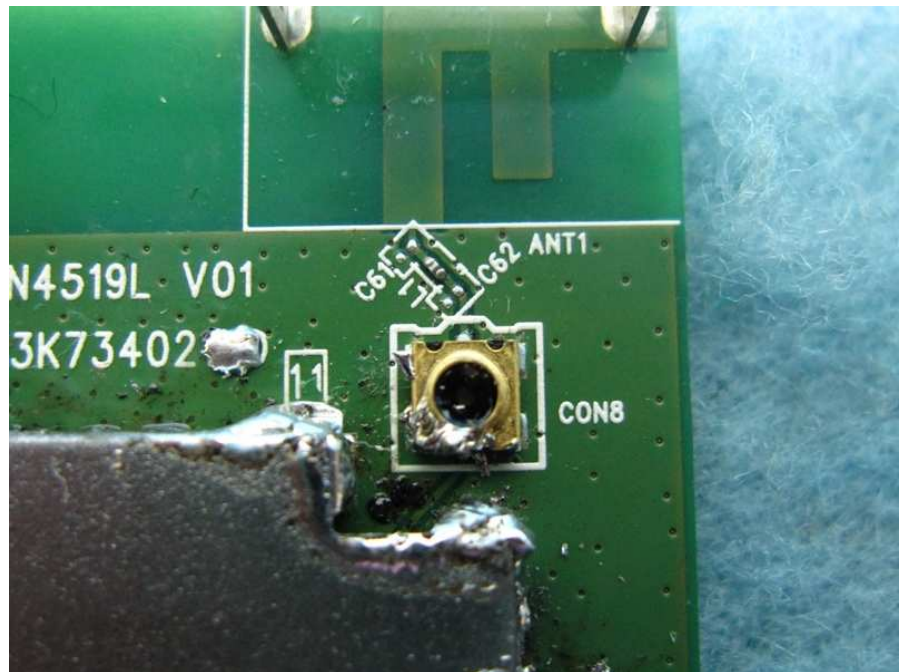

Brand Name: LITE-ON / Model No.: WN4519L

Ant. 1: 300mm

Ant. 2: 400mm

Ant. 3: 450mm

Ant. 4: 500mm

Ant. 5: 550mm

Ant. 6: 600mm