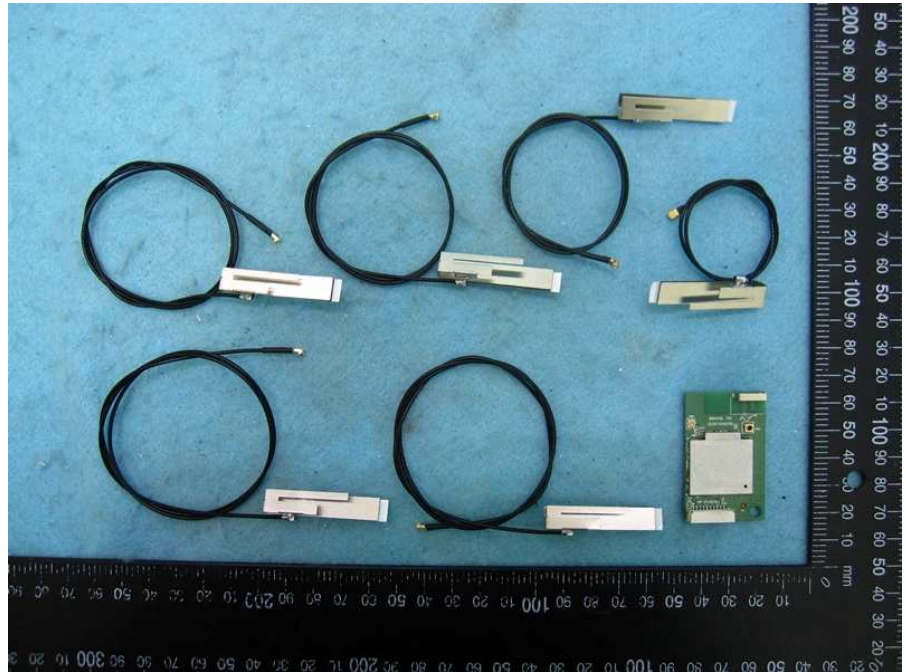

Brand Name: LITE-ON / Model No.: WN4519L

Ant. 1: 300mm

Ant. 2: 400mm

Ant. 3: 450mm

Ant. 4: 500mm

Ant. 5: 550mm

Ant. 6: 600mm