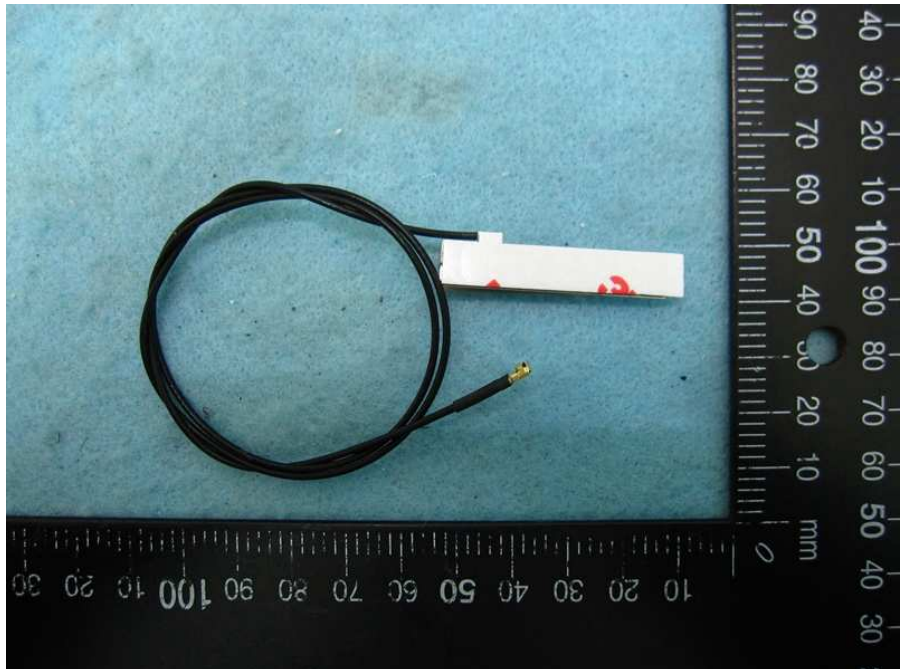

Brand Name: LITE-ON / Model No.: WN4519L

Ant. 1: 300mm

Ant. 2: 400mm

Ant. 3: 450mm

Ant. 4: 500mm

Ant. 5: 550mm

Ant. 6: 600mm