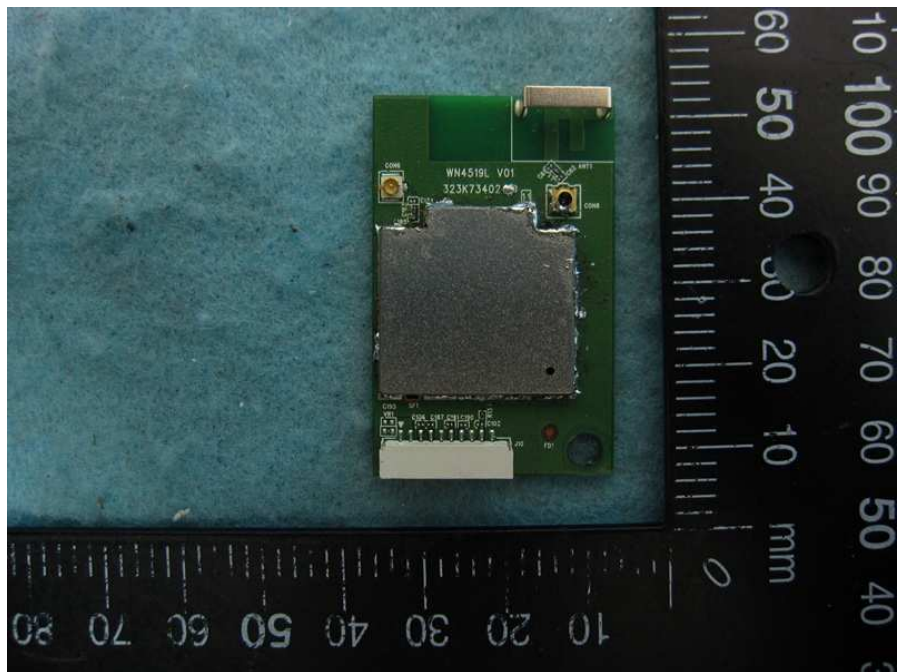

Brand Name: LITE-ON / Model No.: WN4519L

Ant. 1: 300mm

Ant. 2: 400mm

Ant. 3: 450mm

Ant. 4: 500mm

Ant. 5: 550mm

Ant. 6: 600mm