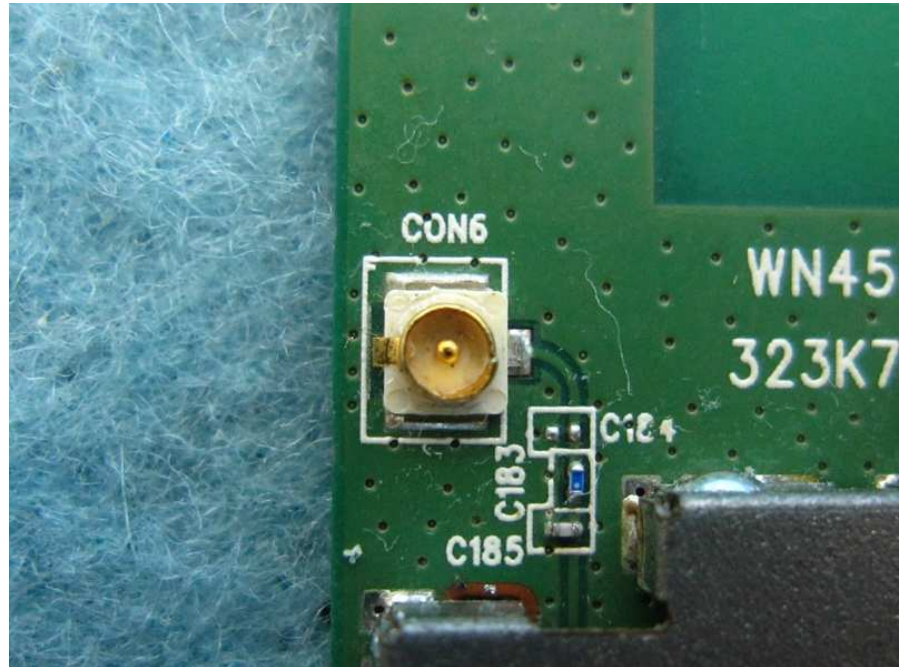

Brand Name: LITE-ON / Model No.: WN4519L

Ant. 1: 300mm

Ant. 2: 400mm

Ant. 3: 450mm

Ant. 4: 500mm

Ant. 5: 550mm

Ant. 6: 600mm