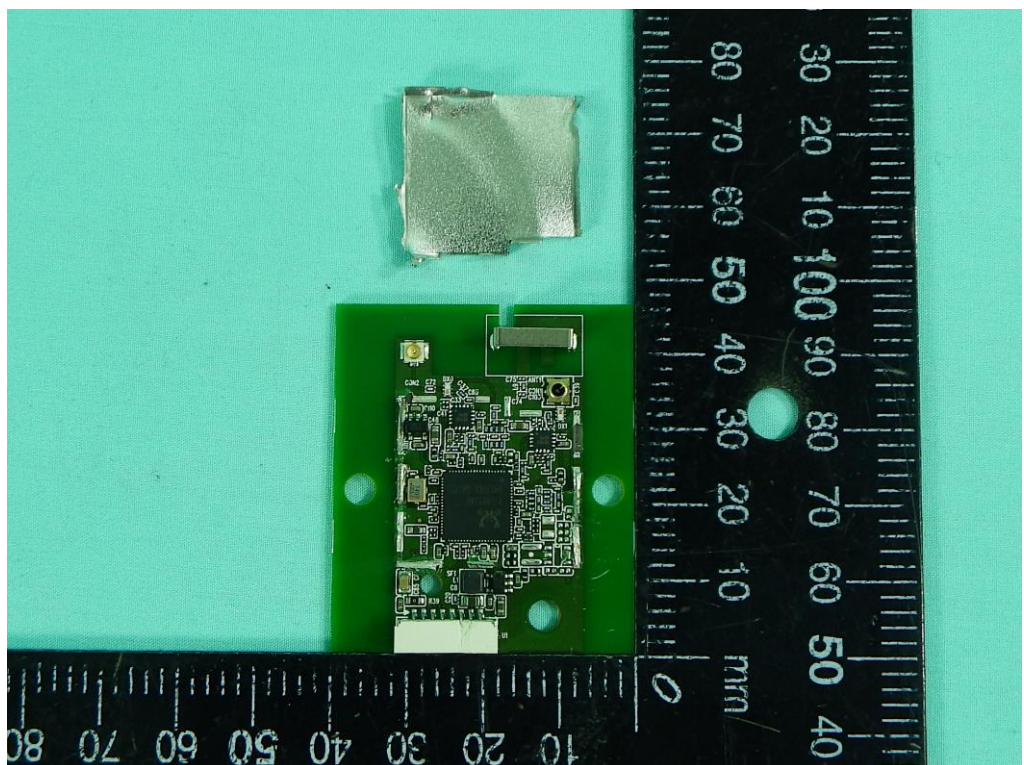

Brand Name: LITE-ON Model No.: WN4515L

Big board

Small board