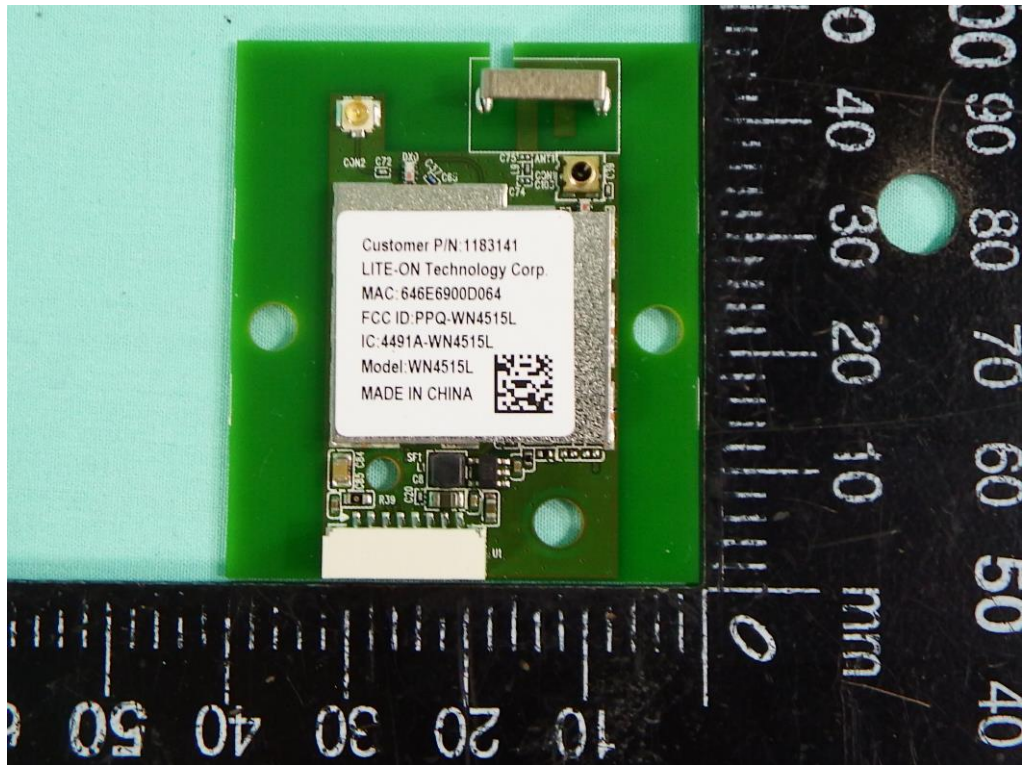

Brand Name: LITE-ON Model No.: WN4515L

Big board

Small board