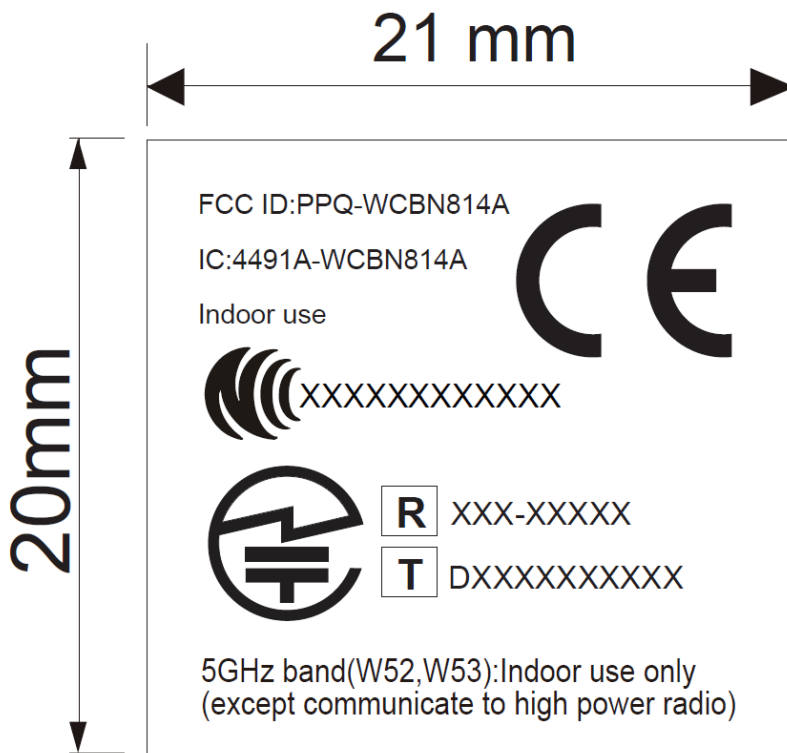

Label Location Information

EUT (Front side-Affix to the Shielding Case)

EUT (Affix to the back side)