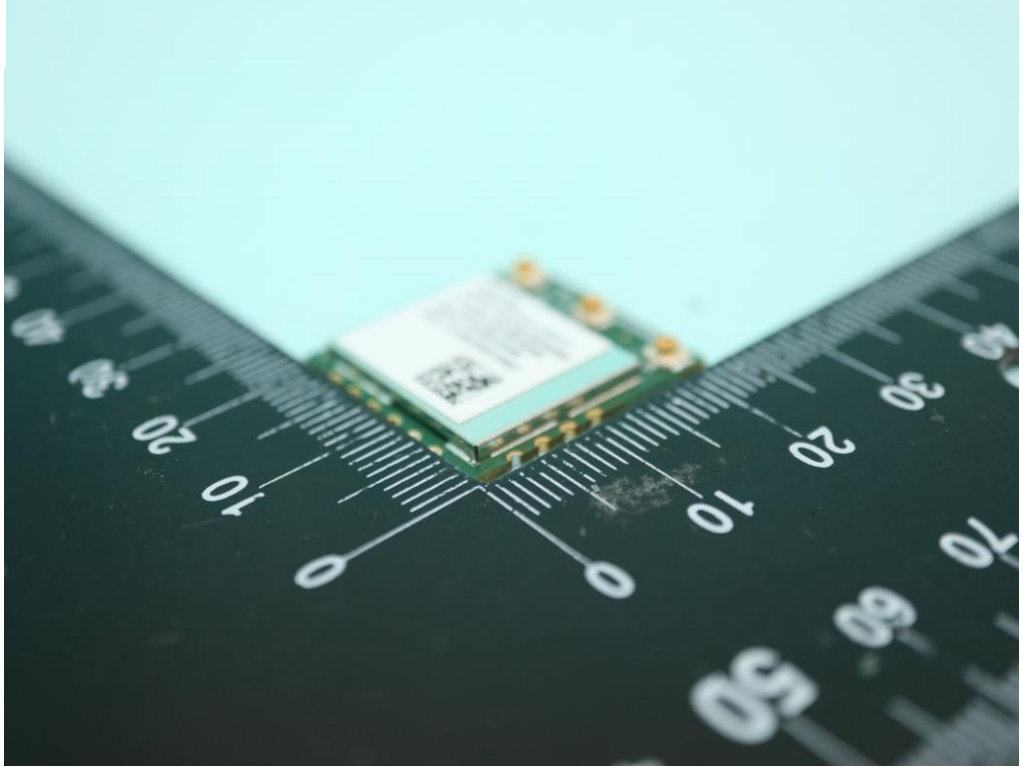

WCBN3509R

Host
DENON /
DENON HOME
SOUND BAR 550