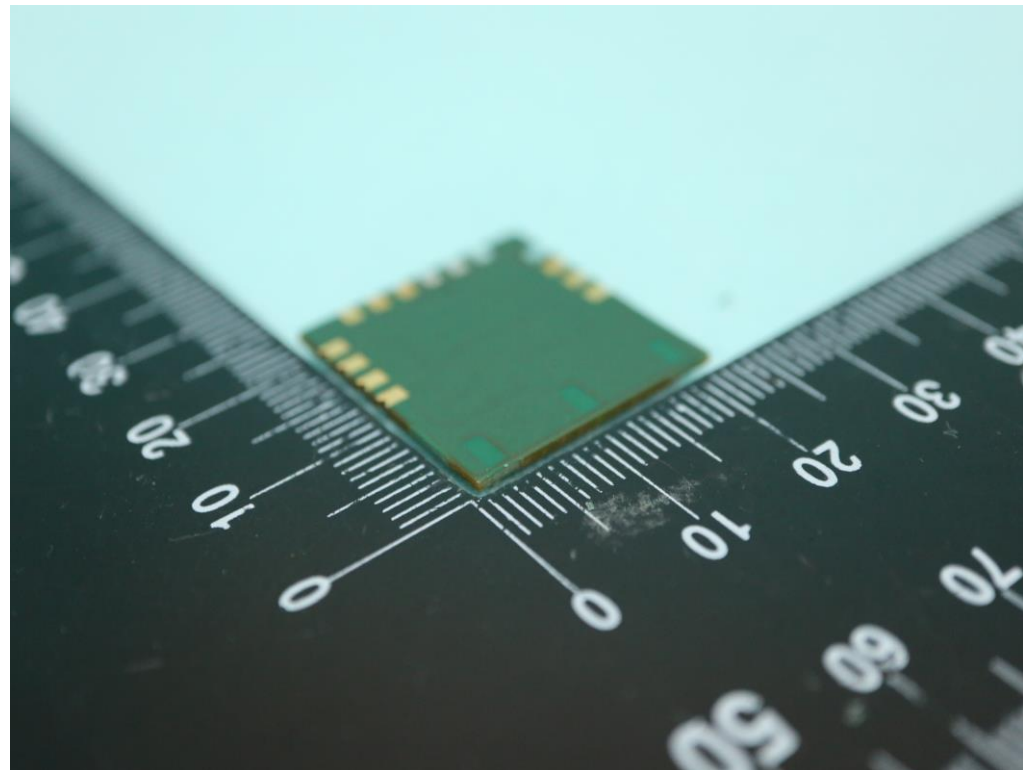

WCBN3509R

Host
DENON /
DENON HOME
SOUND BAR 550