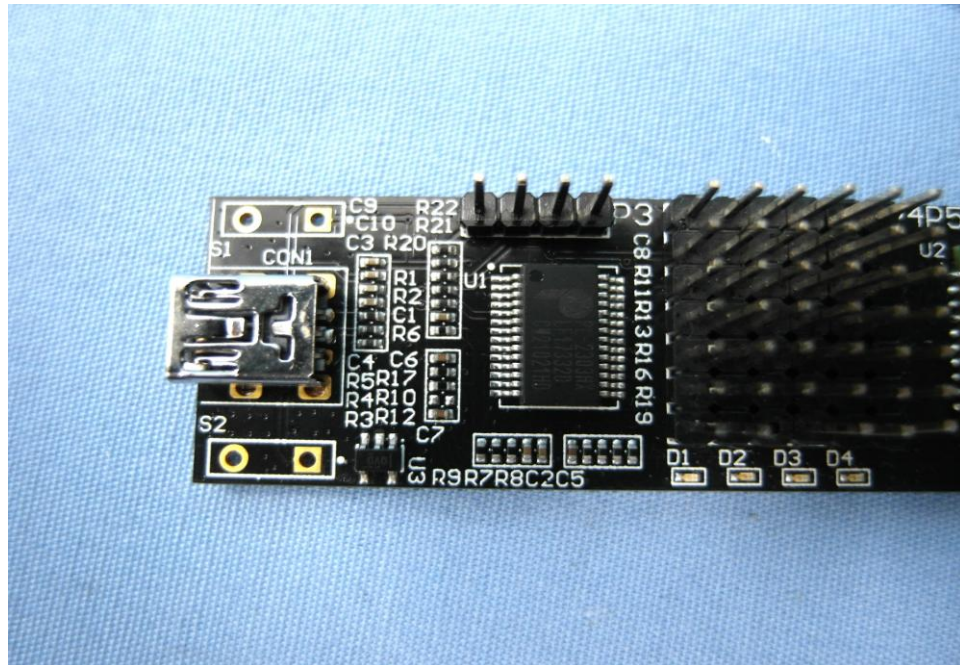

Internal Photos

Model Number: WB101N

FCC ID: PPQ-WB101N

EUT Photo (1)

EUT Photo (2)

EUT Photo (3)

EUT Photo (4)