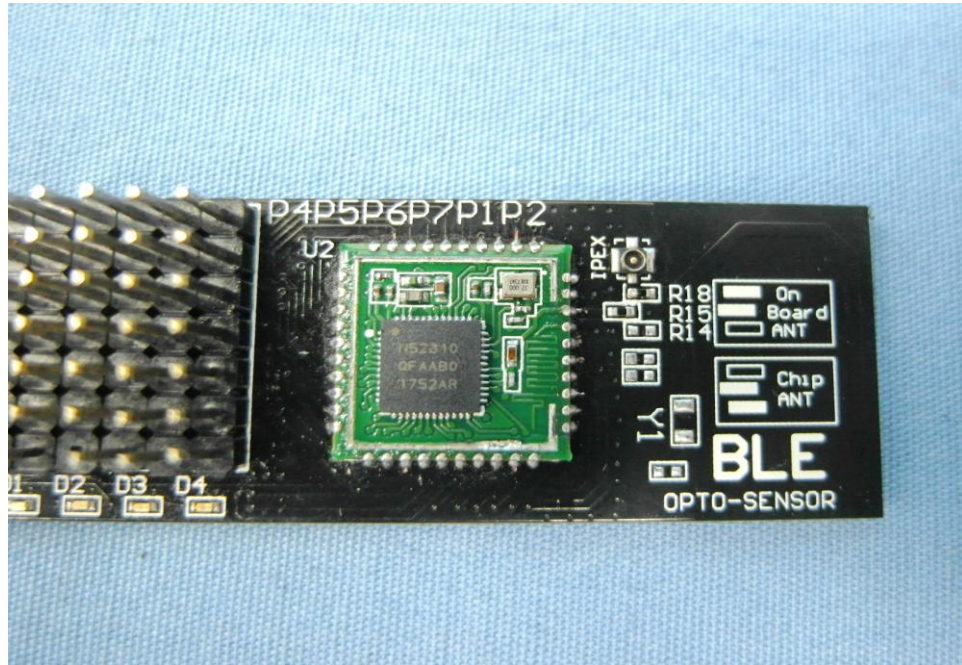

Internal Photos

Model Number: WB101N

FCC ID: PPQ-WB101N

EUT Photo (1)

EUT Photo (2)

EUT Photo (3)

EUT Photo (4)