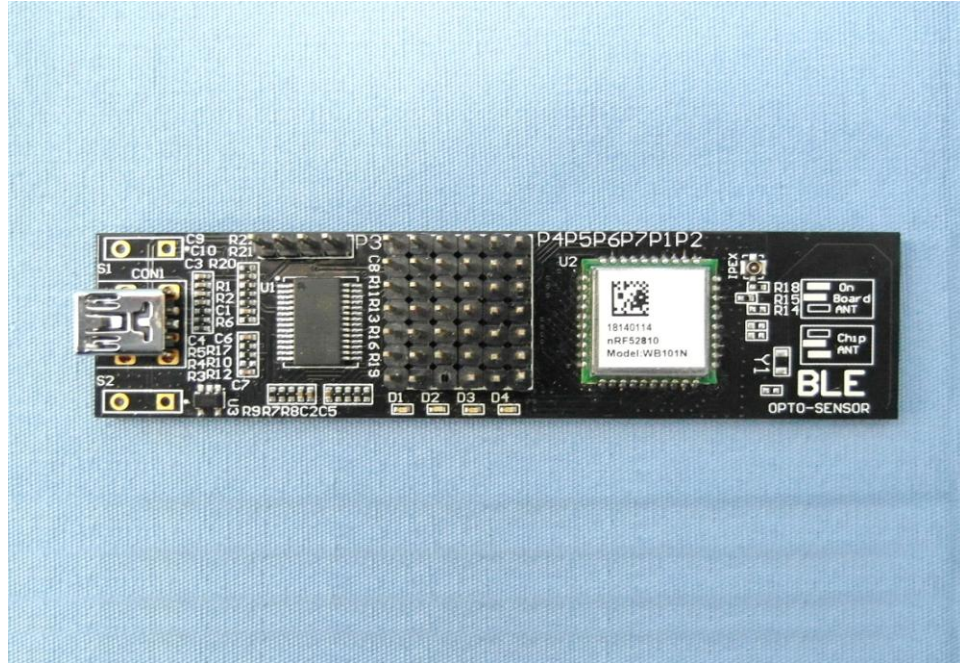

Internal Photos

Model Number: WB101N

FCC ID: PPQ-WB101N

EUT Photo (1)

EUT Photo (2)

EUT Photo (3)

EUT Photo (4)