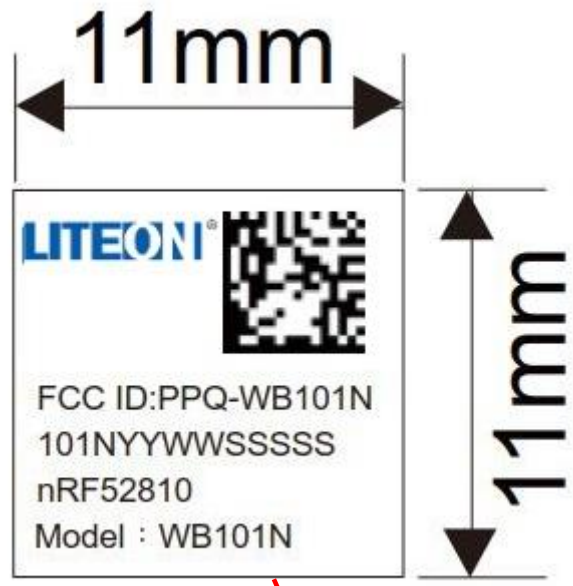

ID Label info & Label Location

FCC ID: PPQ-WB101N

Label Location