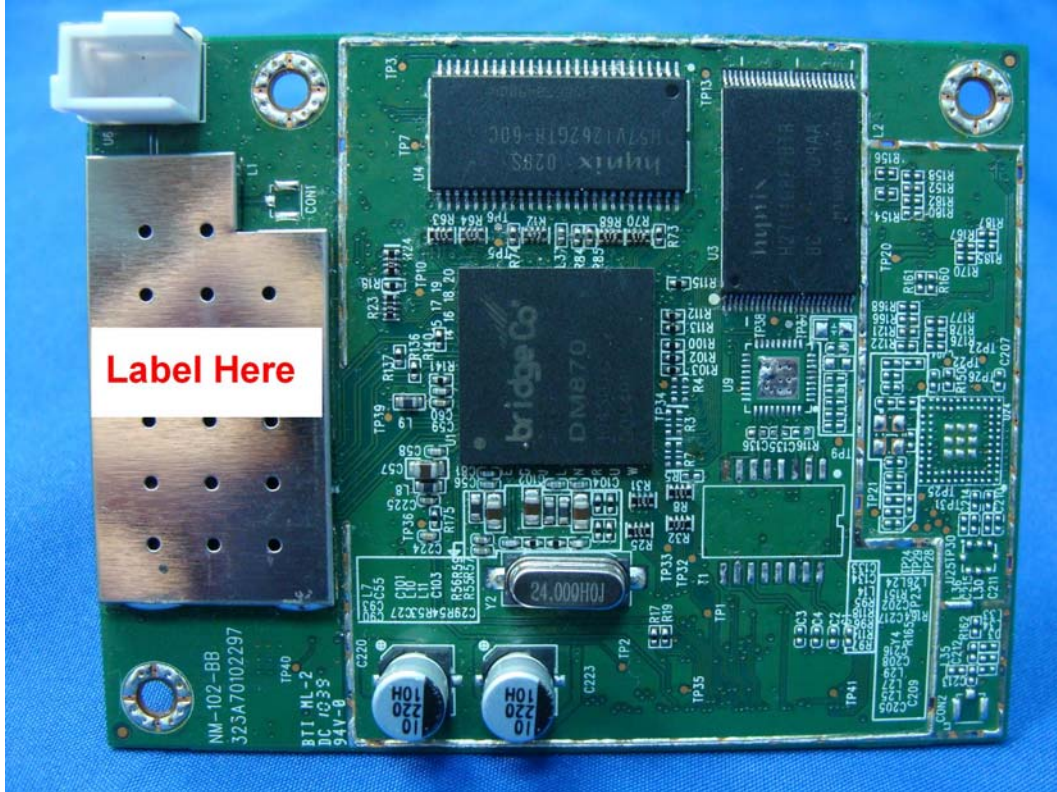

Lite-On Technology Corp.

FCC ID.: PPQ-CR8702K

FCC ID Label

The FCC ID and DoC Label will be placed on the equipment as shown in the photograph below.