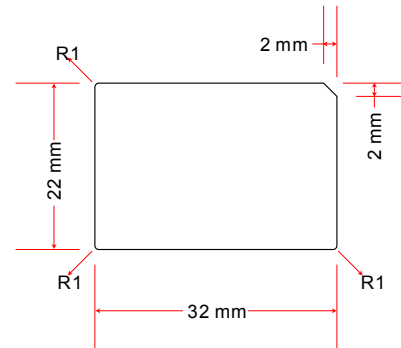

2

2

3

3

4

4

5

5

NOTE:

1. Background Color: Black
2. Printing Color: Silver
3. Material : 反銀龍

BTG label area  
dim.: 32.4\*22.4mm

銀框

| DIMENSION TOLERANCE       |       |       |       |       | NOTE     | REV            | DESCRIPTION                          |              |                            | ZONE                      | APP | DATE     |
|---------------------------|-------|-------|-------|-------|----------|----------------|--------------------------------------|--------------|----------------------------|---------------------------|-----|----------|
| HOLE: ±0.05 ANGLES: ±0.5° |       |       |       |       |          | 01             | BTG-100_Device Label WWE_v1_03032006 |              |                            | EN                        |     | 03032006 |
| RANGE                     | A ( ) | B (✓) | C ( ) | EXTRA | MODEL    | Firestone d160 | Q'TY                                 | 1            | DRW.FILE                   |                           |     |          |
| 0 - 10                    | ±0.05 | ±0.1  | ±0.2  |       | MATERIAL |                | DRAWER                               | Miranda Yang | DRW.NAME                   | 36-XXXXX-00A_Device label |     |          |
| 10 - 50                   | ±0.10 | ±0.15 | ±0.5  |       | FINISHED |                | DESIGNER                             | Miranda Yang | DRW.NO.                    |                           |     |          |
| 50 - 100                  | ±0.15 | ±0.2  | ±1.0  |       | SCALE    | 1:1            | CHECKER                              |              | LITE-ON CORPORATION<br>MMS |                           |     |          |
| 100 -                     | ±0.2  | ±0.25 | ±2.0  |       | UNITS    | mm             | TOL.                                 | APP'D        |                            |                           |     |          |