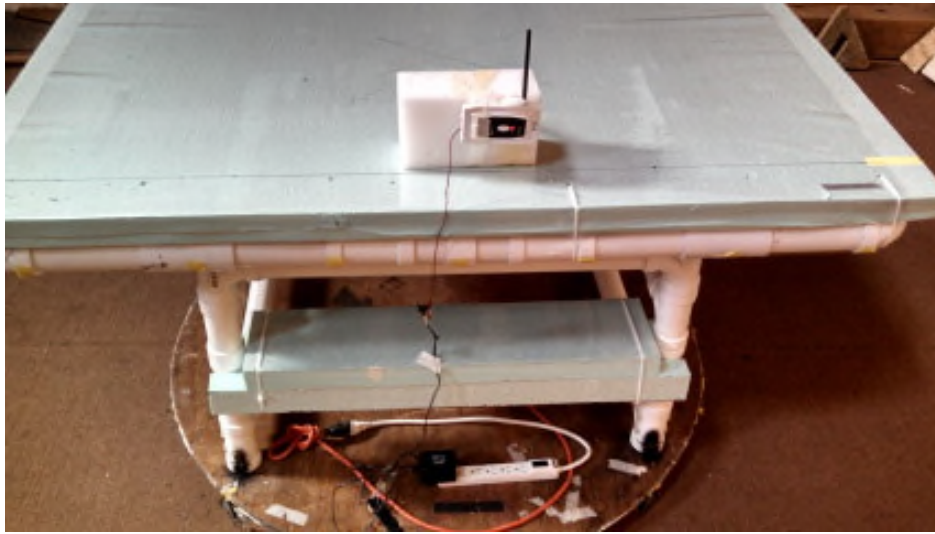

Radiated Prescreen Setup

Note: Unit was prescreened with all Medallion transmit product models

Spurious Radiated Setup Front View with Antenna

Radiated Setup Rear View

Transmit Setup – Flat Orientation

Transmit Setup – End Orientation

Transmit Setup – Side Orientation

Harmonic Testing Over 1 GHz with Horn Antenna