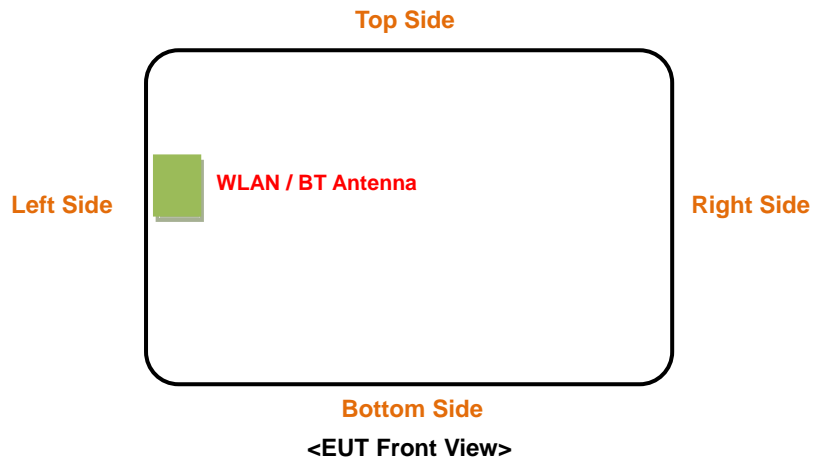

Appendix D. Photographs of EUT and Setup

<Photographs of EUT>

<Antenna Location>

The separation distance for antenna to edge:

Antenna	To Top Side (mm)	To Bottom Side (mm)	To Left Side (mm)	To Right Side (mm)
WLAN / BT	82.59	192	5	470

<Photographs of SAR Setup>

Rear Face of EUT with 0 cm Gap

Left Side of EUT with 0 cm Gap