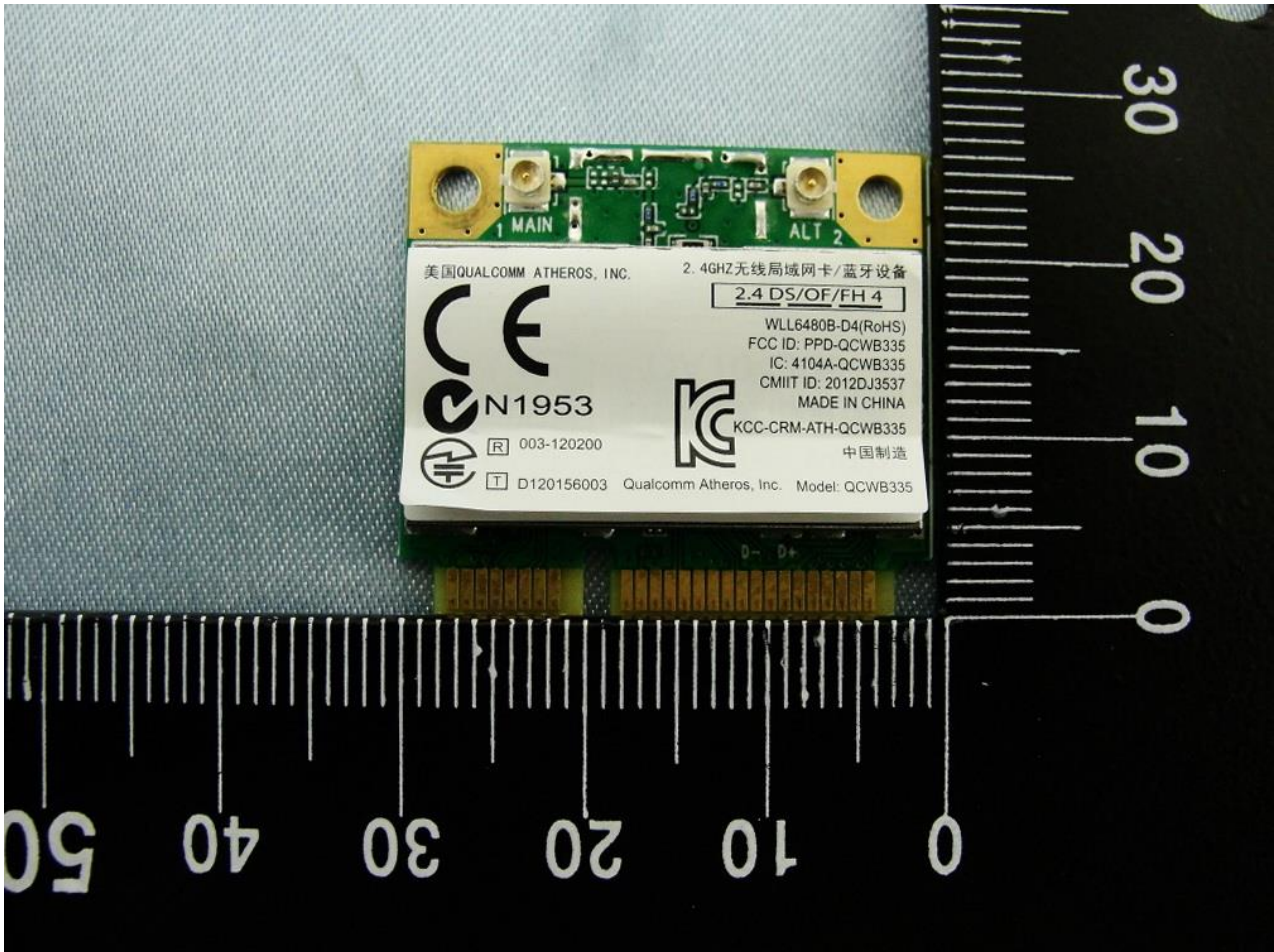

1. Photograph of the EUT

EUT: 1X1 802.11b/g/n-BT4.0 Combo PCIe minicard  
(Brand Name: Qualcomm Atheros / Model Name: QCWB335)

EUT: 1X1 802.11b/g/n-BT4.0 Combo PCIe minicard  
(Brand Name: Qualcomm Atheros / Model Name: QCWB335)

**EUT: 1X1 802.11b/g/n-BT4.0 Combo PCIe minicard  
(Brand Name: Qualcomm Atheros / Model Name: QCWB335)**