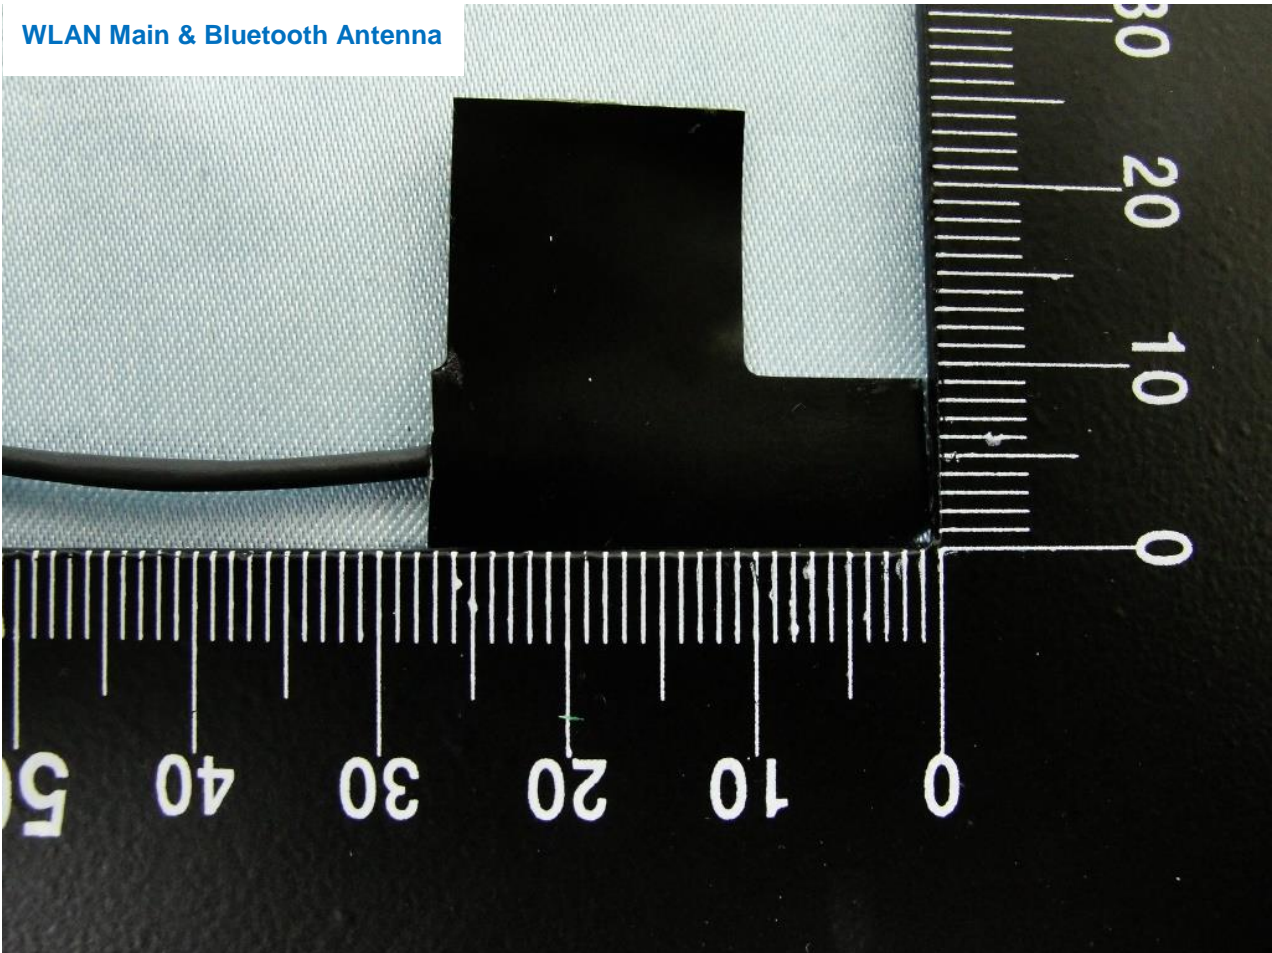

Host: Notebook Computer (Brand Name: TOSHIBA / Model Name: Satellite W30t-A; Satellite W30Dt-A; Satellite Click; Toshiba Click)

WLAN Main & Bluetooth Antenna