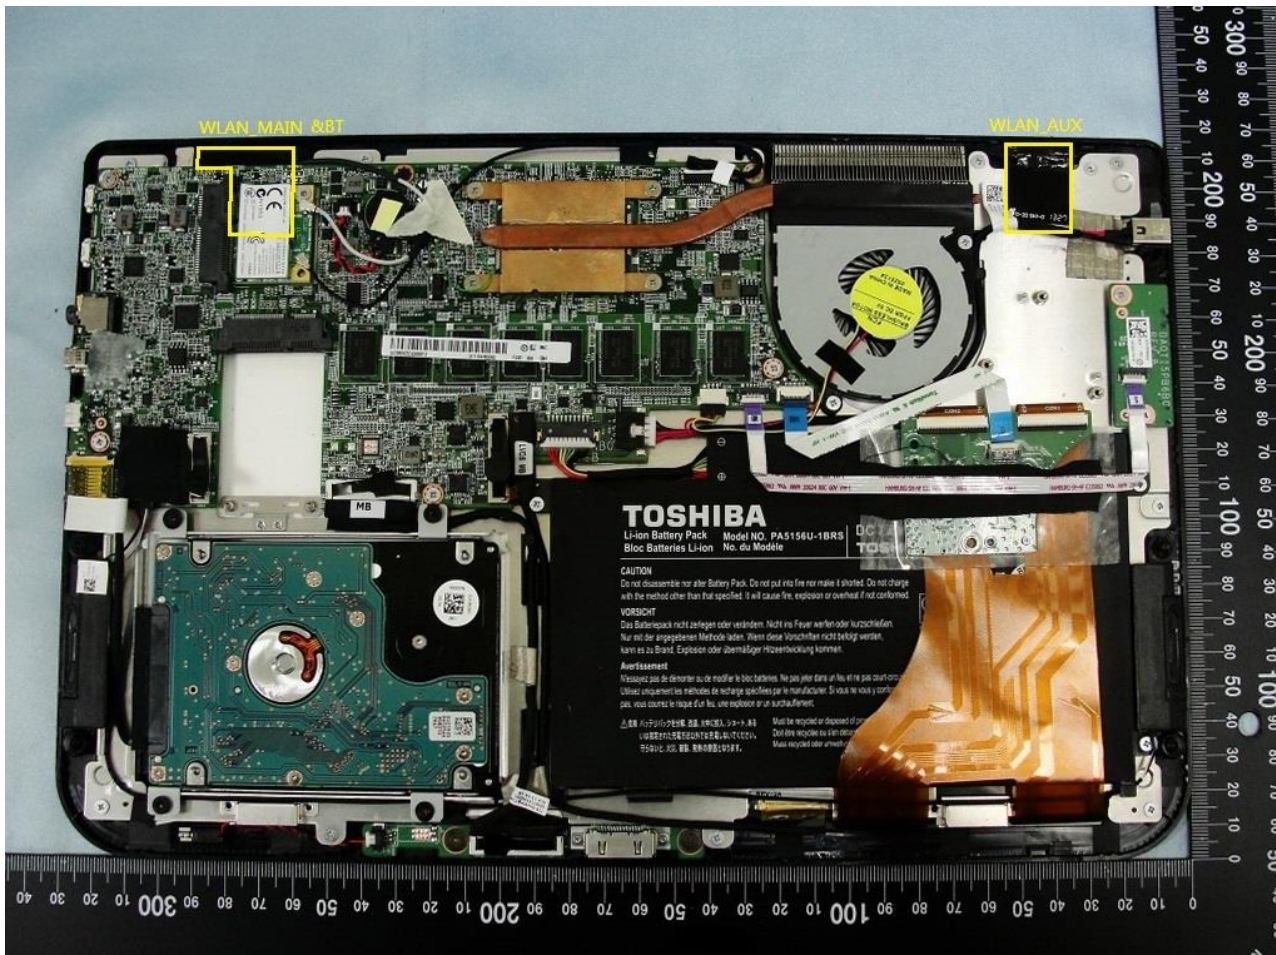

4. Internal Photograph of the Host

Host: Notebook Computer (Brand Name: TOSHIBA / Model Name: Satellite W30t-A; Satellite W30Dt-A; Satellite Click; Toshiba Click)

Host: Notebook Computer (Brand Name: TOSHIBA / Model Name: Satellite W30t-A; Satellite W30Dt-A; Satellite Click; Toshiba Click)

Host: Notebook Computer (Brand Name: TOSHIBA / Model Name: Satellite W30t-A; Satellite W30Dt-A; Satellite Click; Toshiba Click)

WLAN Main & Bluetooth Antenna

Host: Notebook Computer (Brand Name: TOSHIBA / Model Name: Satellite W30t-A; Satellite W30Dt-A; Satellite Click; Toshiba Click)