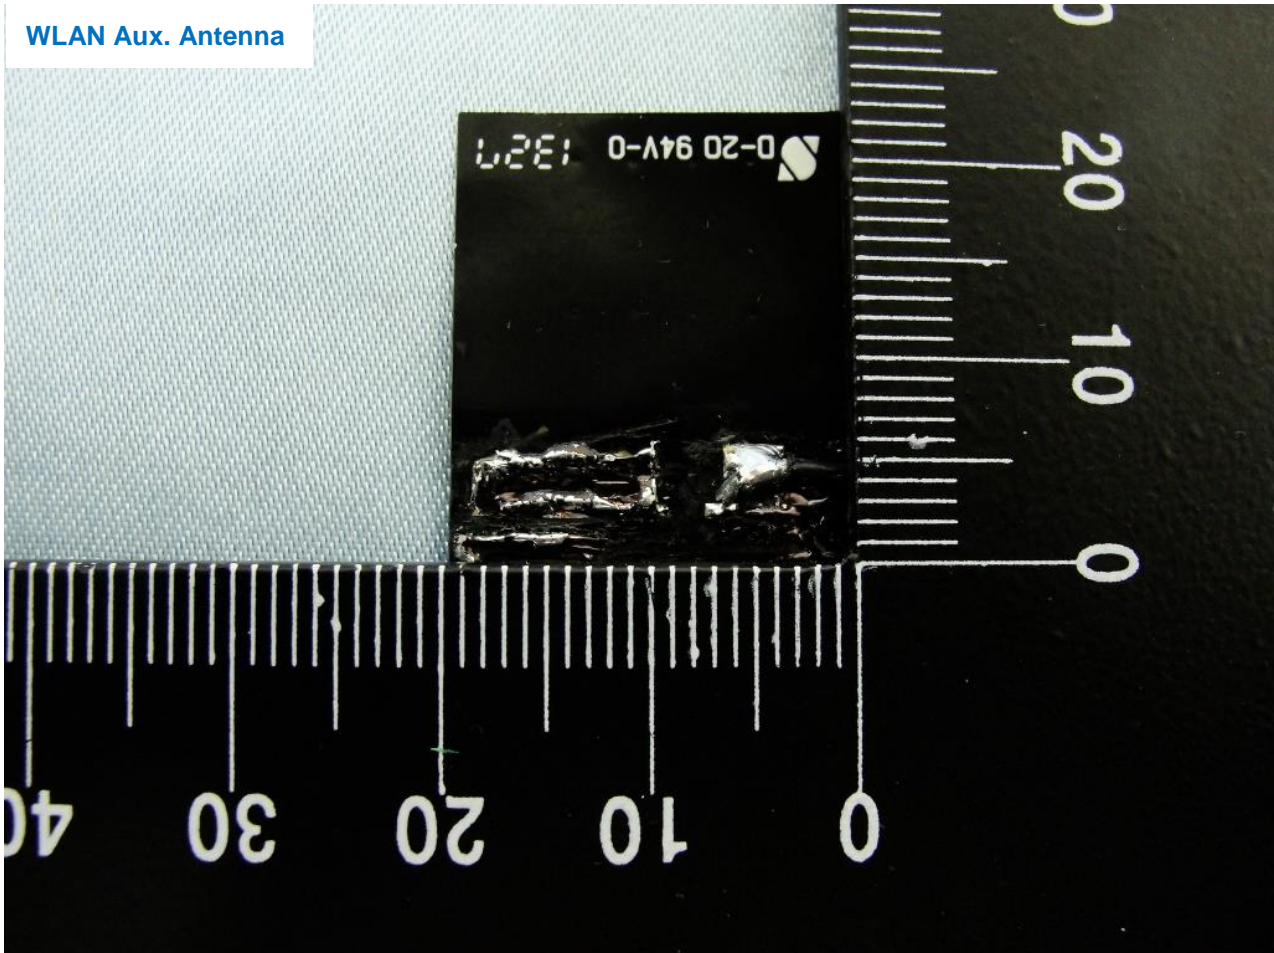

Host: Notebook Computer (Brand Name: TOSHIBA / Model Name: Satellite W30t-A; Satellite W30Dt-A; Satellite Click; Toshiba Click)

WLAN Aux. Antenna