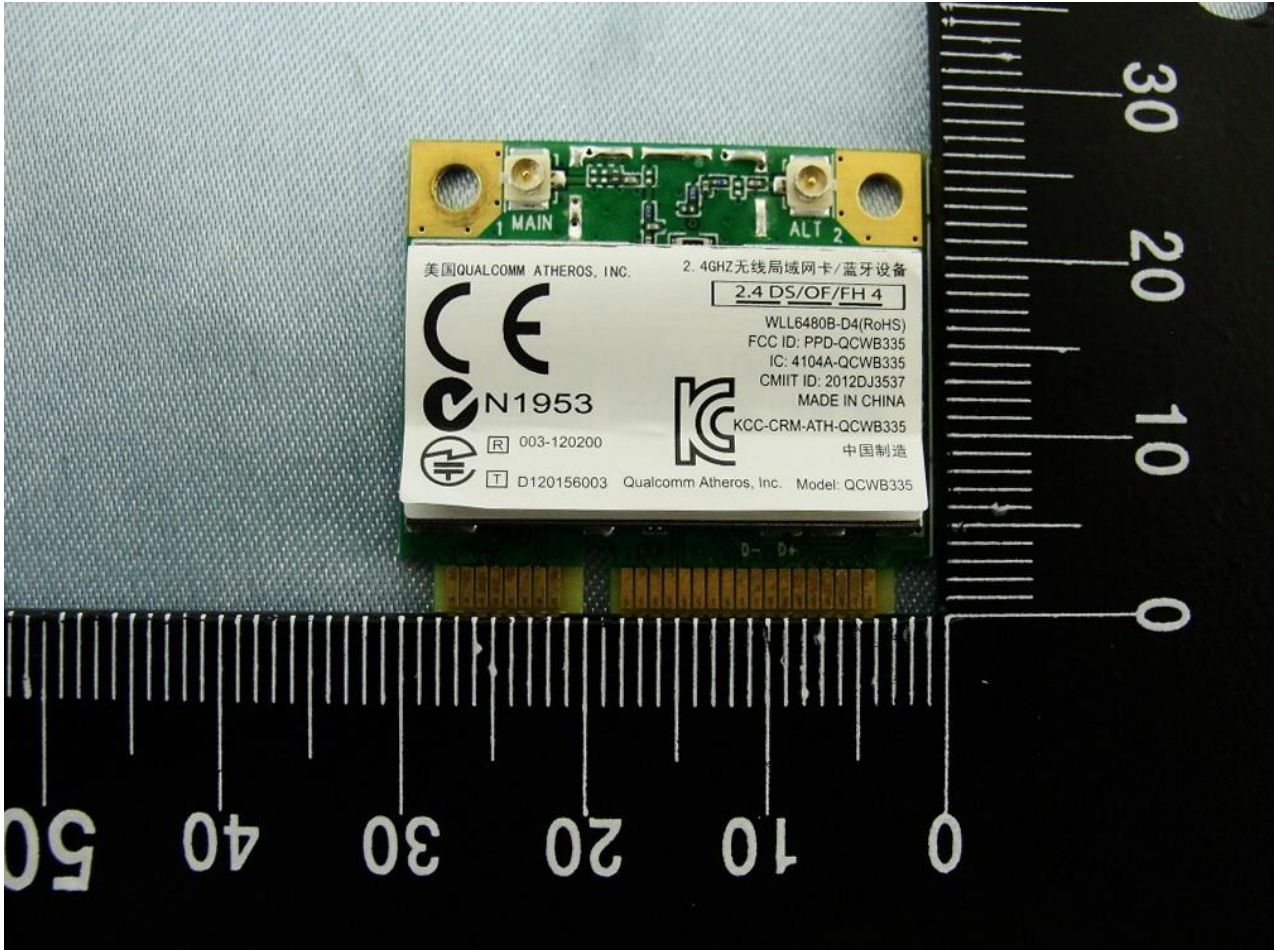

1. Photograph of the EUT

EUT: 1X1 802.11b/g/n-BT4.0 Combo PCIe minicard  
(Brand Name: Qualcomm Atheros / Model Name: QCWB335)

EUT: 1X1 802.11b/g/n-BT4.0 Combo PCIe minicard  
(Brand Name: Qualcomm Atheros / Model Name: QCWB335)

**EUT: 1X1 802.11b/g/n-BT4.0 Combo PCIe minicard  
(Brand Name: Qualcomm Atheros / Model Name: QCWB335)**