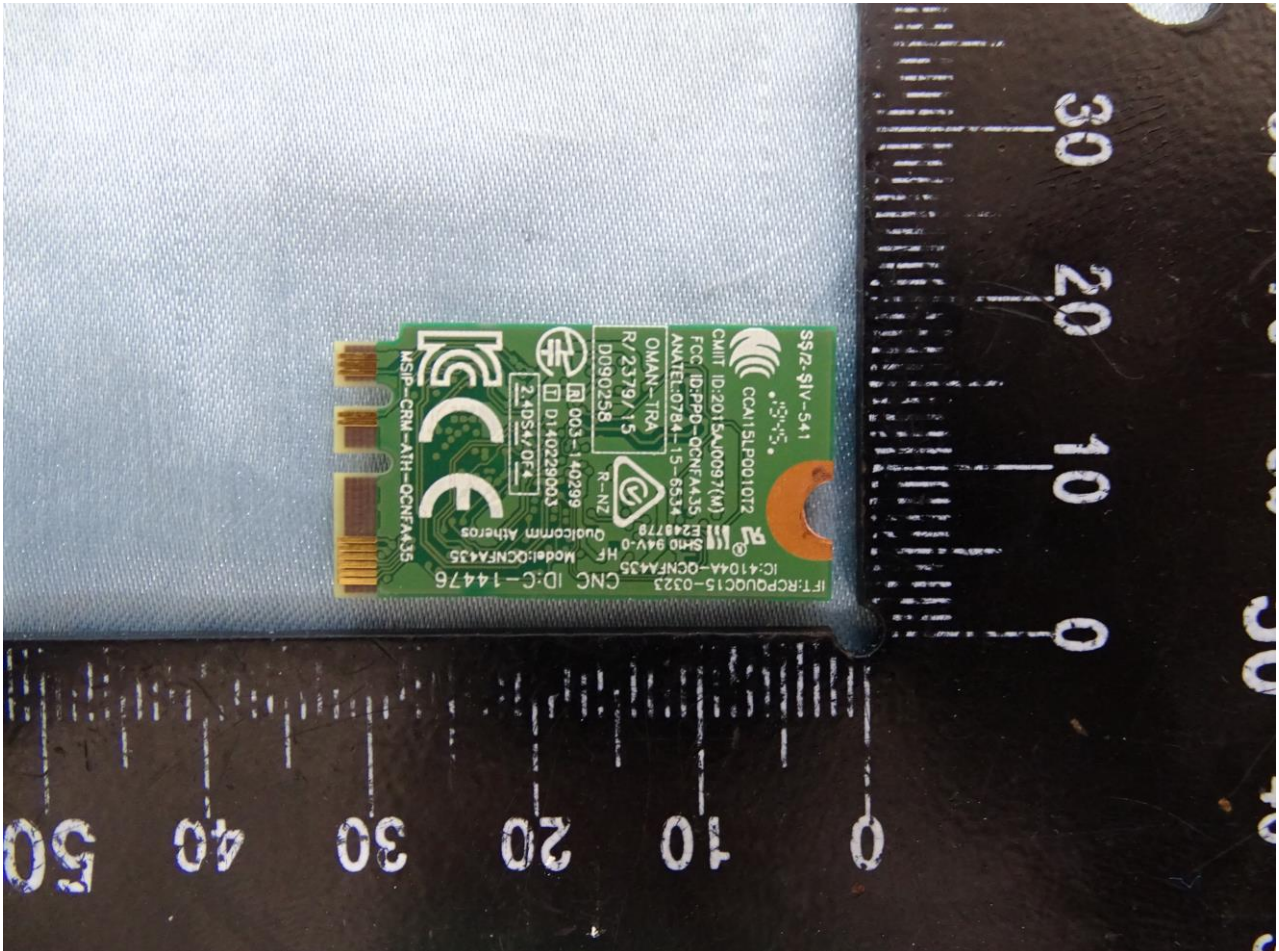

1. Photograph of the EUT

EUT: Single Stream 802.11a/b/g/n/ac + BT 4.1 M.2 Type Card
(Brand Name: Qualcomm Atheros / Model Name: QCNFA435)

EUT: Single Stream 802.11a/b/g/n/ac + BT 4.1 M.2 Type Card
(Brand Name: Qualcomm Atheros / Model Name: QCNFA435)

2. External Photograph of the Host

Host: Portable Computer (Brand Name: DELL / Model Name: P102F)

Sample 1 and Sample 2

Host: Portable Computer (Brand Name: DELL / Model Name: P102F)

Host: Portable Computer (Brand Name: DELL / Model Name: P102F)