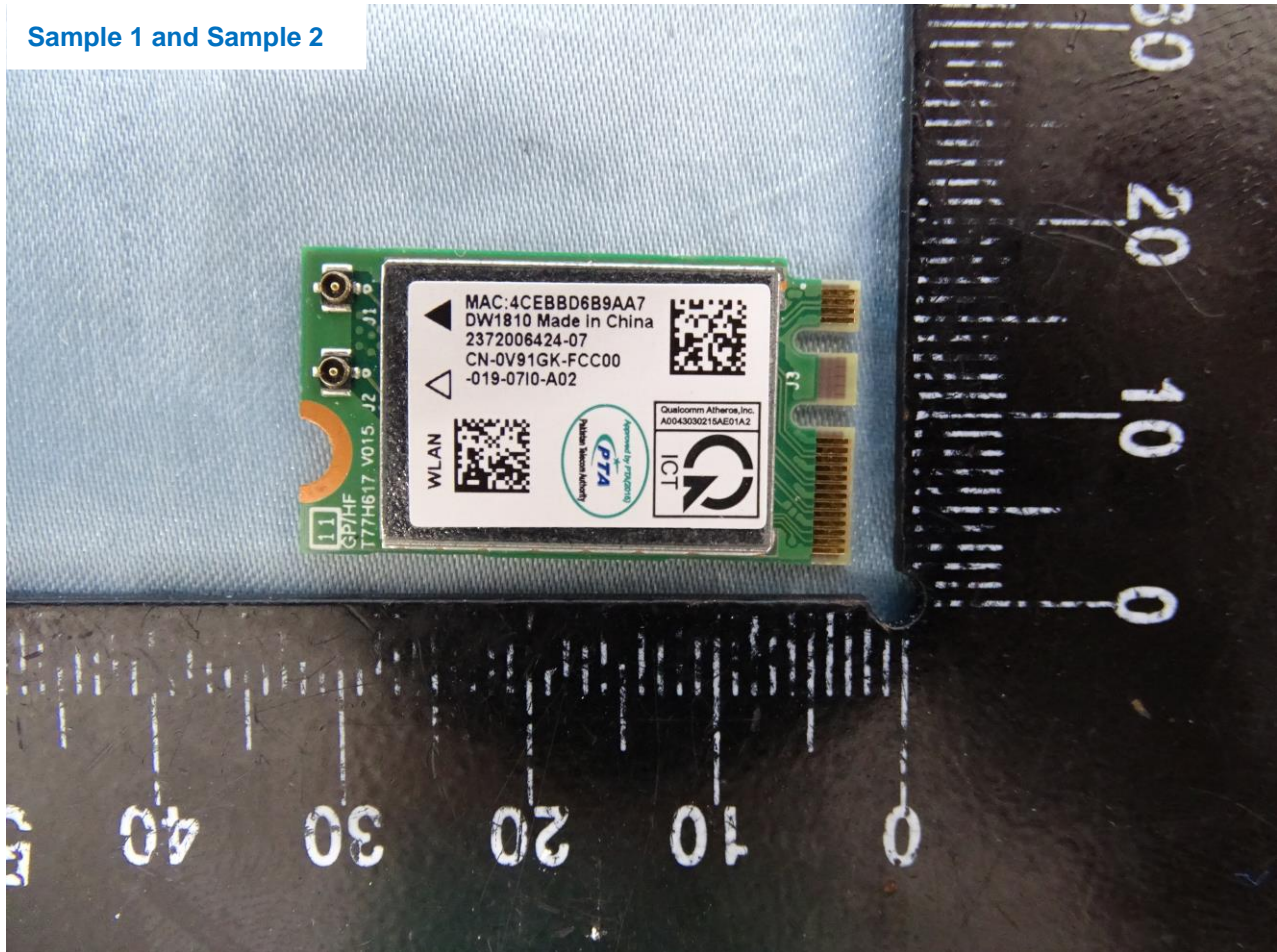

1. Photograph of the EUT

EUT: Single Stream 802.11a/b/g/n/ac + BT 4.1 M.2 Type Card
(Brand Name: Qualcomm Atheros / Model Name: QCNFA435)

EUT: Single Stream 802.11a/b/g/n/ac + BT 4.1 M.2 Type Card
(Brand Name: Qualcomm Atheros / Model Name: QCNFA435)

2. External Photograph of the Host

Host: Portable Computer (Brand Name: DELL / Model Name: P102F)

Sample 1 and Sample 2

Host: Portable Computer (Brand Name: DELL / Model Name: P102F)

Host: Portable Computer (Brand Name: DELL / Model Name: P102F)