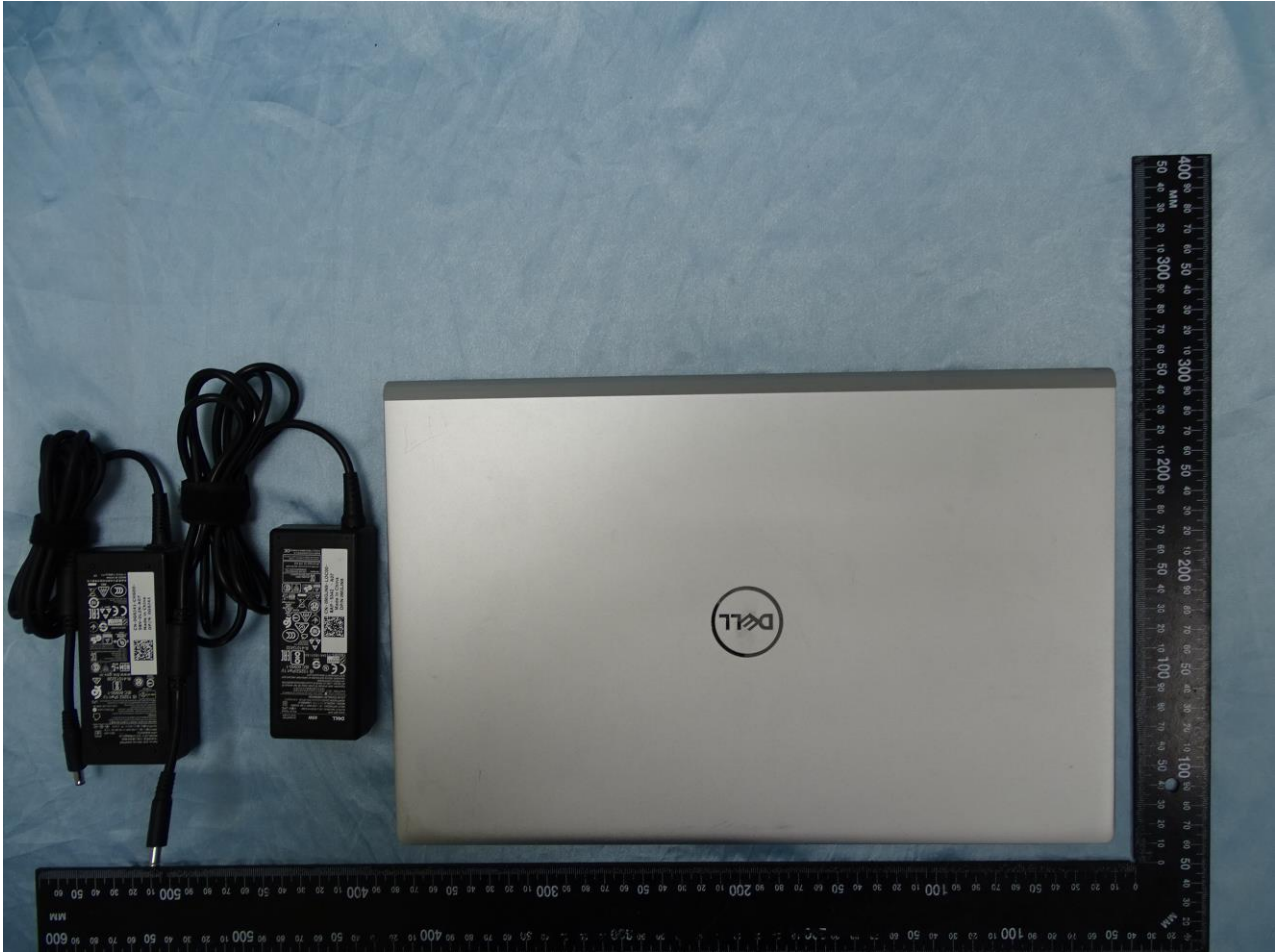

Host: Portable Computer (Brand Name: DELL / Model Name: P102F)