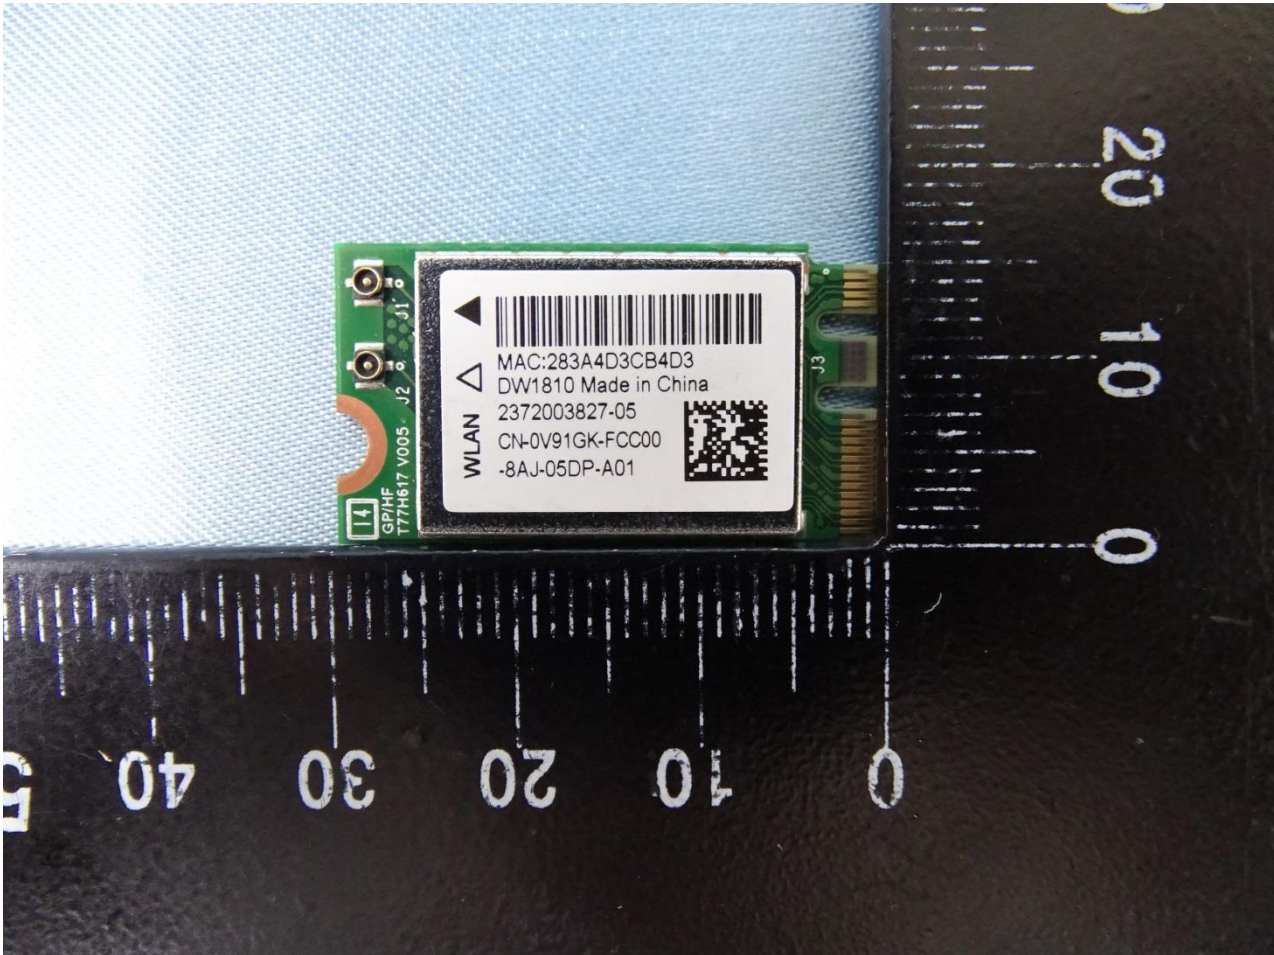

1. Photograph of the EUT

EUT: Single Stream 802.11a/b/g/n/ac + BT 4.1 M.2 Type Card
(Brand Name: Qualcomm Atheros / Model Name: QCNFA435)

EUT: Single Stream 802.11a/b/g/n/ac + BT 4.1 M.2 Type Card
(Brand Name: Qualcomm Atheros / Model Name: QCNFA435)

2. External Photograph of the Host

Host: Portable Computer (Brand Name: DELL / Model Name: P31T)

Sample 1 and Sample 2

Host: Portable Computer (Brand Name: DELL / Model Name: P31T)

Host: Portable Computer (Brand Name: DELL / Model Name: P31T)