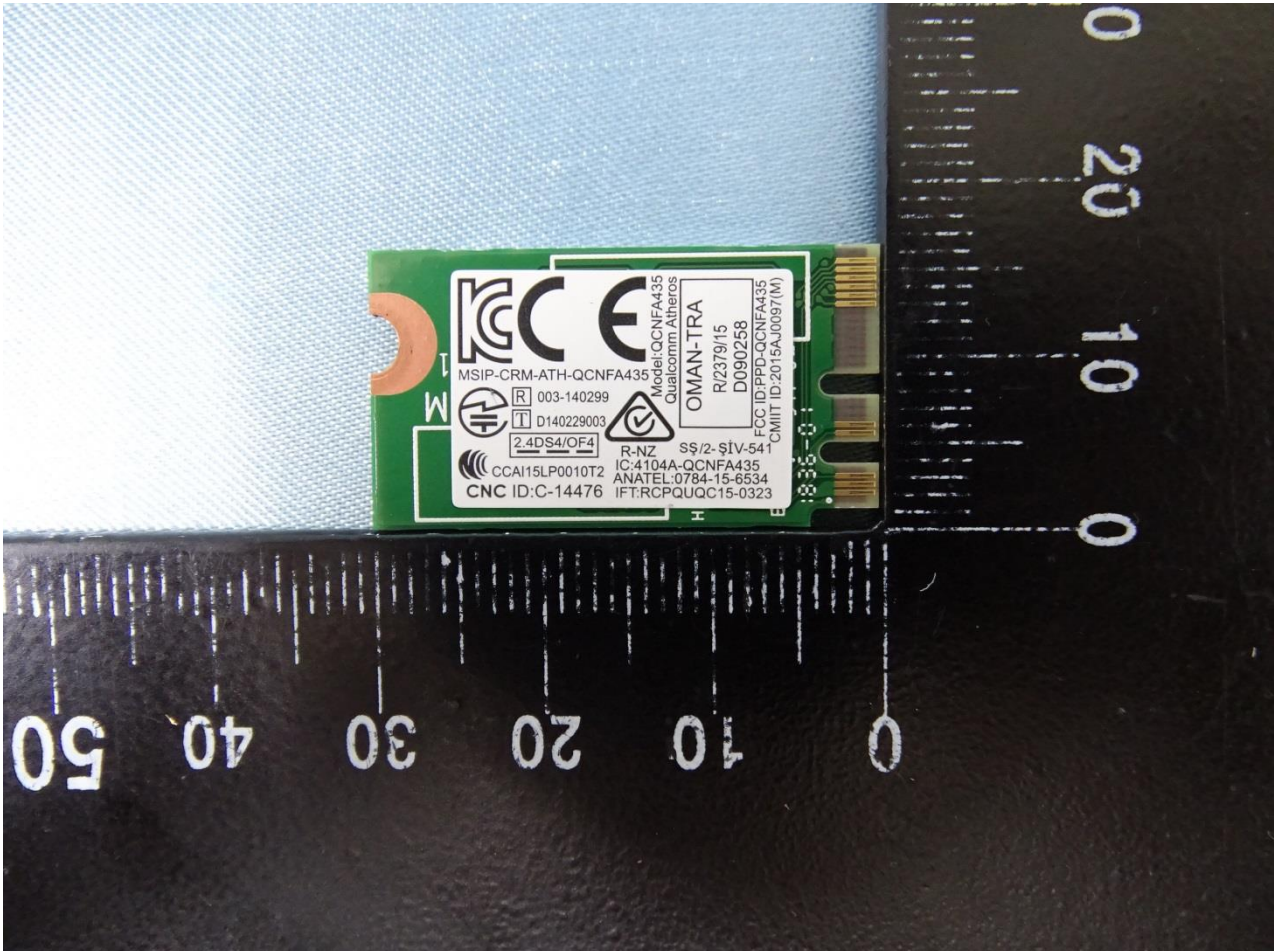

1. Photograph of the EUT

EUT: Single Stream 802.11a/b/g/n/ac + BT 4.1 M.2 Type Card
(Brand Name: Qualcomm Atheros / Model Name: QCNFA435)

EUT: Single Stream 802.11a/b/g/n/ac + BT 4.1 M.2 Type Card
(Brand Name: Qualcomm Atheros / Model Name: QCNFA435)

2. External Photograph of the Host

Host: Portable Computer (Brand Name: DELL / Model Name: P31T)

Sample 1 and Sample 2

Host: Portable Computer (Brand Name: DELL / Model Name: P31T)

Host: Portable Computer (Brand Name: DELL / Model Name: P31T)