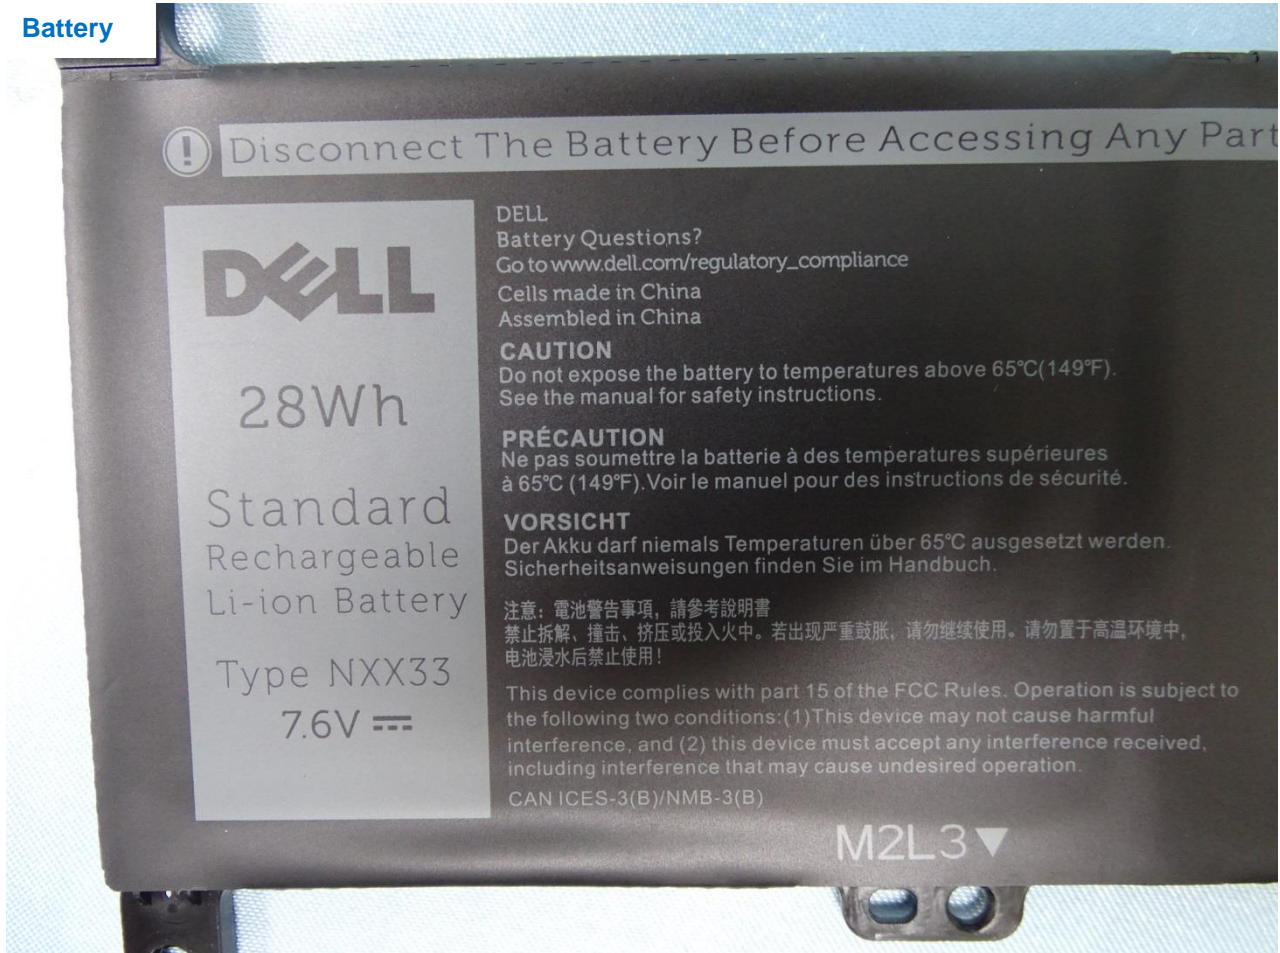

Host: Portable Computer (Brand Name: DELL / Model Name: P31T)

Battery