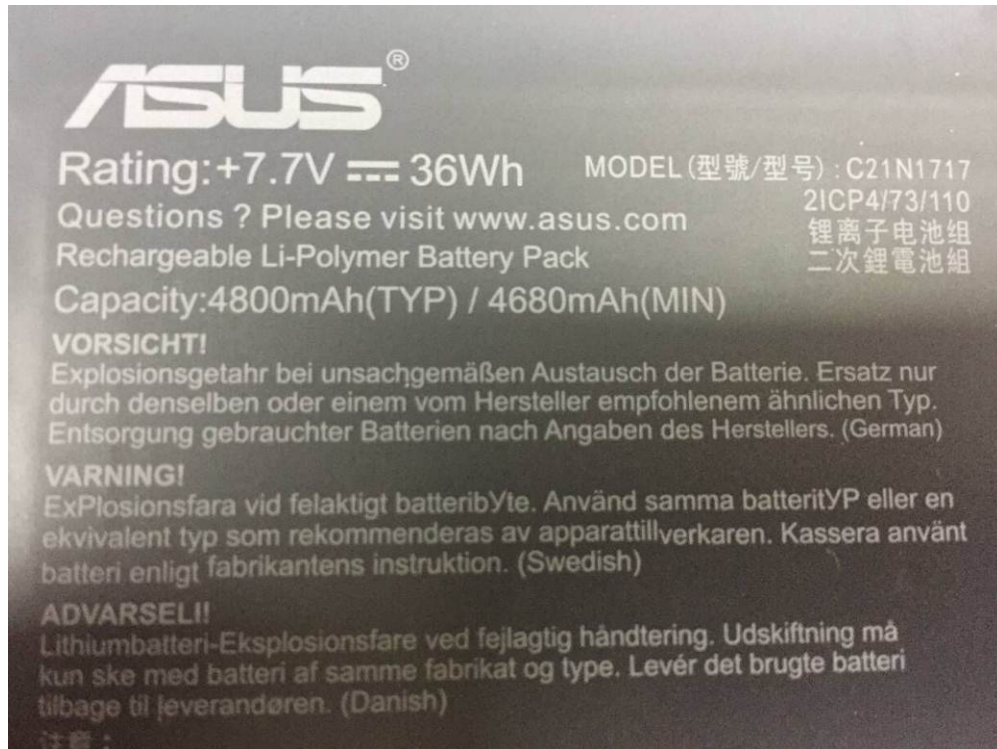

(18) EUT Photo LCD Panel(Ostin/OSL116WV22A1V01P)

(19) EUT Photo Battery(BYD/C21N1717)

(20) EUT Photo Battery(BYD/C21N1717)

(21) EUT Photo Battery(BYD/C21N1717)

(22) EUT Photo Touch Pad(ELAN/SA461I-1201)

(23) EUT Photo Touch Pad(ELAN/SA461I-1201)