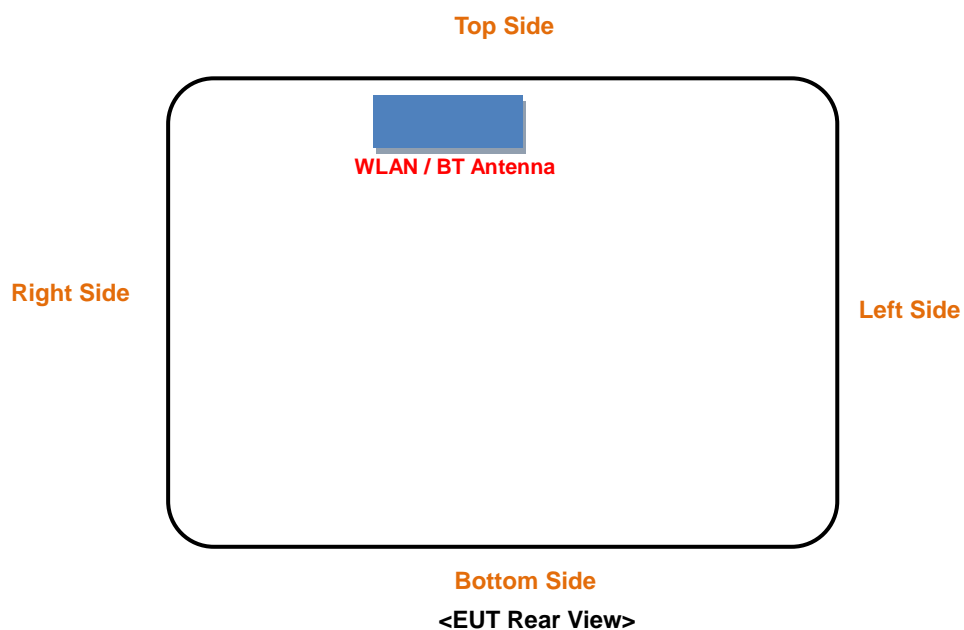

Appendix D. Photographs of EUT and Setup

FCC SAR Test Report

<Photographs of EUT>

FCC SAR Test Report

<Tablet Antenna Location>

The separation distance for antenna to edge:

Antenna	To Top Side (mm)	To Bottom Side (mm)	To Left Side (mm)	To Right Side (mm)
WLAN / BT	3.5	157	156	105

FCC SAR Test Report

<NB Antenna Location>

<Photographs of SAR Setup>

Body - Rear Face of EUT at 0 cm

Body - Top Side of EUT at 0 cm