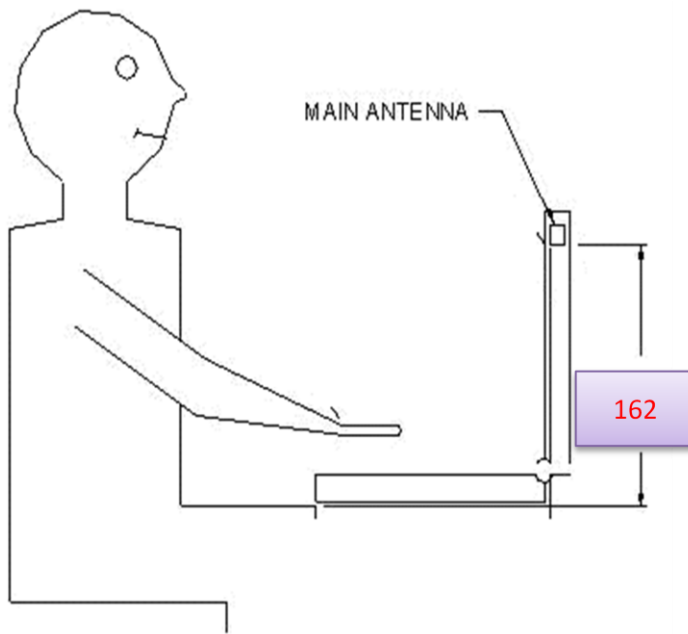

Appendix D. Photographs of EUT and Setup

FCC SAR Test Report

<Photographs of EUT>

FCC SAR Test Report

<Tablet Antenna Location>

The separation distance for antenna to edge:

Antenna	To Top Side (mm)	To Bottom Side (mm)	To Left Side (mm)	To Right Side (mm)
WLAN / BT	3.5	157	156	105

FCC SAR Test Report

<NB Antenna Location>

<Photographs of SAR Setup>

Body - Rear Face of EUT at 0 cm

Body - Top Side of EUT at 0 cm