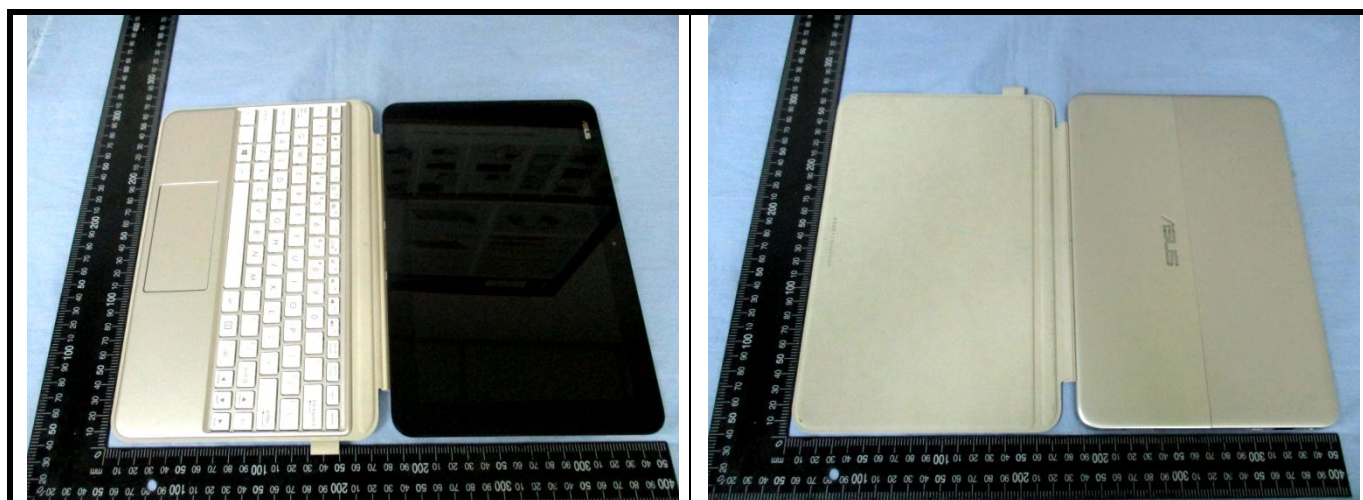

Appendix D. Photographs of EUT and Setup

FCC SAR Test Report

<Photographs of EUT>

FCC SAR Test Report

<Tablet Antenna Location>

The separation distance for antenna to edge:

Antenna	To Top Side (mm)	To Bottom Side (mm)	To Left Side (mm)	To Right Side (mm)
WLAN / BT	3.5	157	156	105

FCC SAR Test Report

<NB Antenna Location>

<Photographs of SAR Setup>

Body - Rear Face of EUT at 0 cm

Body - Top Side of EUT at 0 cm