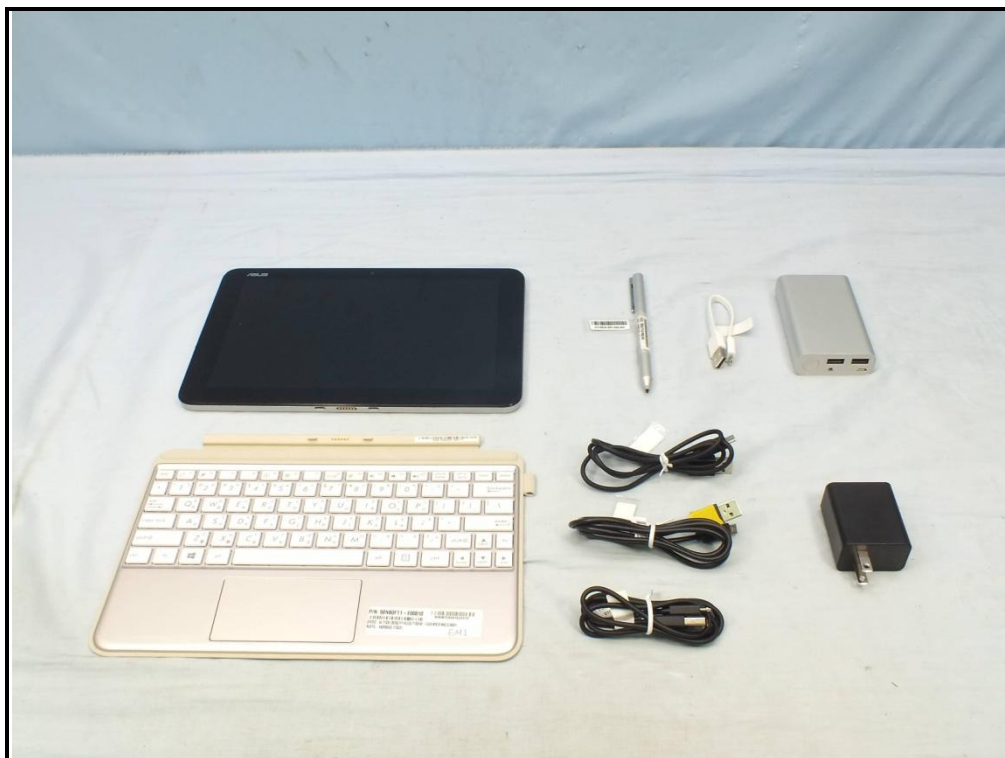

BUREAU
VERITAS

CONSTRUCTION PHOTOS OF EUT

Brand : ASUS Model : T103H /R107H /H103H

Product	Brand	Model	Description
Adapter	ASUS	AD2068320	I/P: 100-240Vac, 0.5A O/P: 5Vdc or 9Vdc, 2A
Battery	ASUS	C12N1604	3.85Vdc, 32Wh, 8320mAh or 8080mAh
LCD Panel	AUO	B101EAN02.0	10.1' MIPI
Camera 1	CHICONY	CIFH21320003870LH	2M
Camera 2	AZWAVE	AM-7SF8211-B	2M
Main Board	ASUS	T103HAF MAIN BOARD	--
BT/WLAN Module	Qualcomm Atheros AZWAVE	QCNFA425 AW-CM251NF	--
eMMC 1	HYNIX	H26M88002AMR	128G
eMMC 2	SANDISK	SDINADF4-128G-L	128G
eMMC 3	SAMSUNG	KLMBG2JENB-B04	32G
eMMC 4	SANDISK	SDINADF4-32G-L	32G
eMMC 5	SANDISK	SDINADF4-64G-L	64G
CPU	INTEL	Z8350	1.44G/2M 592 pins
USB Cable 1	ASAP	LA05US017-1N	0.9m shielded cable w/o core
USB Cable 2	FOXCONN	CUBB01M-AJ001-DF	0.9m shielded cable w/o core
USB Cable 3	HONGLIN	130-27158	0.9m shielded cable w/o core
On board Memory 1	HYNIX	H9CCNNCPTMLBR-NUD	4G
On board Memory 2	MICRON	MT52L512M64D4PQ-107	4G
On board Memory 3	MICRON	MT52L256M64D2PP-107	2G
On board Memory 4	HYNIX	H9CCNNNBKTALBR-NUD	2G

Product	Brand	Model	Description
Mobile Dock 1 (Optional Equipment)	ASUS	T103H Mobile Dock H103H Mobile Dock R107H Mobile Dock	All models are electrically identical, different model names are for marketing purpose.
Mobile Dock 2 (Optional Equipment)	ASUS	T102H Mobile Dock H102H Mobile Dock R106H Mobile Dock	All models are electrically identical, different model names are for marketing purpose.
STYLUS PEN (Optional Equipment)	ASUS	SPEN-ASU-04	--
Power Bank (Optional Equipment)	ASUS	ABTU010	I/P: 5Vdc, 2A O/P 1: 9.1Vdc/2A or 12.1Vdc/1.5A O/P 2: 5.1Vdc/2.4A O/P 1+2: 23.5W(MAX), 5.1V/6400mAh or 9.1V/3000mAh or 12.1V/2400mAh, Class III, 40°C, 5000m

* Mobile Dock 1 and Mobile Dock 2 are electrically identical, but different in outward appearance.

**BUREAU
VERITAS**

**BUREAU
VERITAS**

BUREAU
VERITAS

**BUREAU
VERITAS**

**BUREAU
VERITAS**

BUREAU
VERITAS

**BUREAU
VERITAS**