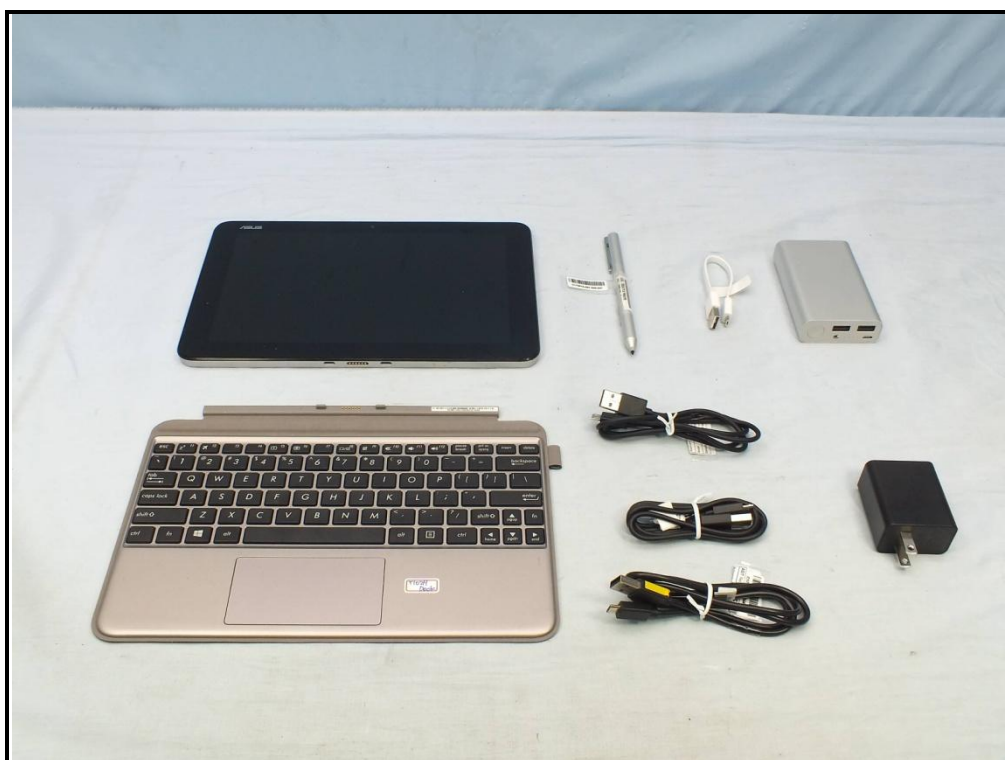

BUREAU
VERITAS

CONSTRUCTION PHOTOS OF EUT

Brand : ASUS Model : T103H /R107H /H103H

Product	Brand	Model	Description
Adapter	ASUS	AD2068320	I/P: 100-240Vac, 0.5A O/P: 5Vdc or 9Vdc, 2A
Battery	ASUS	C12N1604	3.85Vdc, 32Wh, 8320mAh or 8080mAh
LCD Panel	AUO	B101EAN02.0	10.1' MIPI
Camera 1	CHICONY	CIFH21320003870LH	2M
Camera 2	AZWAVE	AM-7SF8211-B	2M
Main Board	ASUS	T103HAF MAIN BOARD	--
BT/WLAN Module	Qualcomm Atheros AZWAVE	QCNFA425 AW-CM251NF	--
eMMC 1	HYNIX	H26M88002AMR	128G
eMMC 2	SANDISK	SDINADF4-128G-L	128G
eMMC 3	SAMSUNG	KLMBG2JENB-B04	32G
eMMC 4	SANDISK	SDINADF4-32G-L	32G
eMMC 5	SANDISK	SDINADF4-64G-L	64G
CPU	INTEL	Z8350	1.44G/2M 592 pins
USB Cable 1	ASAP	LA05US017-1N	0.9m shielded cable w/o core
USB Cable 2	FOXCONN	CUBB01M-AJ001-DF	0.9m shielded cable w/o core
USB Cable 3	HONGLIN	130-27158	0.9m shielded cable w/o core
On board Memory 1	HYNIX	H9CCNNCPTMLBR-NUD	4G
On board Memory 2	MICRON	MT52L512M64D4PQ-107	4G
On board Memory 3	MICRON	MT52L256M64D2PP-107	2G
On board Memory 4	HYNIX	H9CCNNNBKTALBR-NUD	2G

Product	Brand	Model	Description
Mobile Dock 1 (Optional Equipment)	ASUS	T103H Mobile Dock H103H Mobile Dock R107H Mobile Dock	All models are electrically identical, different model names are for marketing purpose.
Mobile Dock 2 (Optional Equipment)	ASUS	T102H Mobile Dock H102H Mobile Dock R106H Mobile Dock	All models are electrically identical, different model names are for marketing purpose.
STYLUS PEN (Optional Equipment)	ASUS	SPEN-ASU-04	--
Power Bank (Optional Equipment)	ASUS	ABTU010	I/P: 5Vdc, 2A O/P 1: 9.1Vdc/2A or 12.1Vdc/1.5A O/P 2: 5.1Vdc/2.4A O/P 1+2: 23.5W(MAX), 5.1V/6400mAh or 9.1V/3000mAh or 12.1V/2400mAh, Class III, 40°C, 5000m

* Mobile Dock 1 and Mobile Dock 2 are electrically identical, but different in outward appearance.

**BUREAU
VERITAS**

**BUREAU
VERITAS**

BUREAU
VERITAS

**BUREAU
VERITAS**

**BUREAU
VERITAS**

BUREAU
VERITAS

**BUREAU
VERITAS**