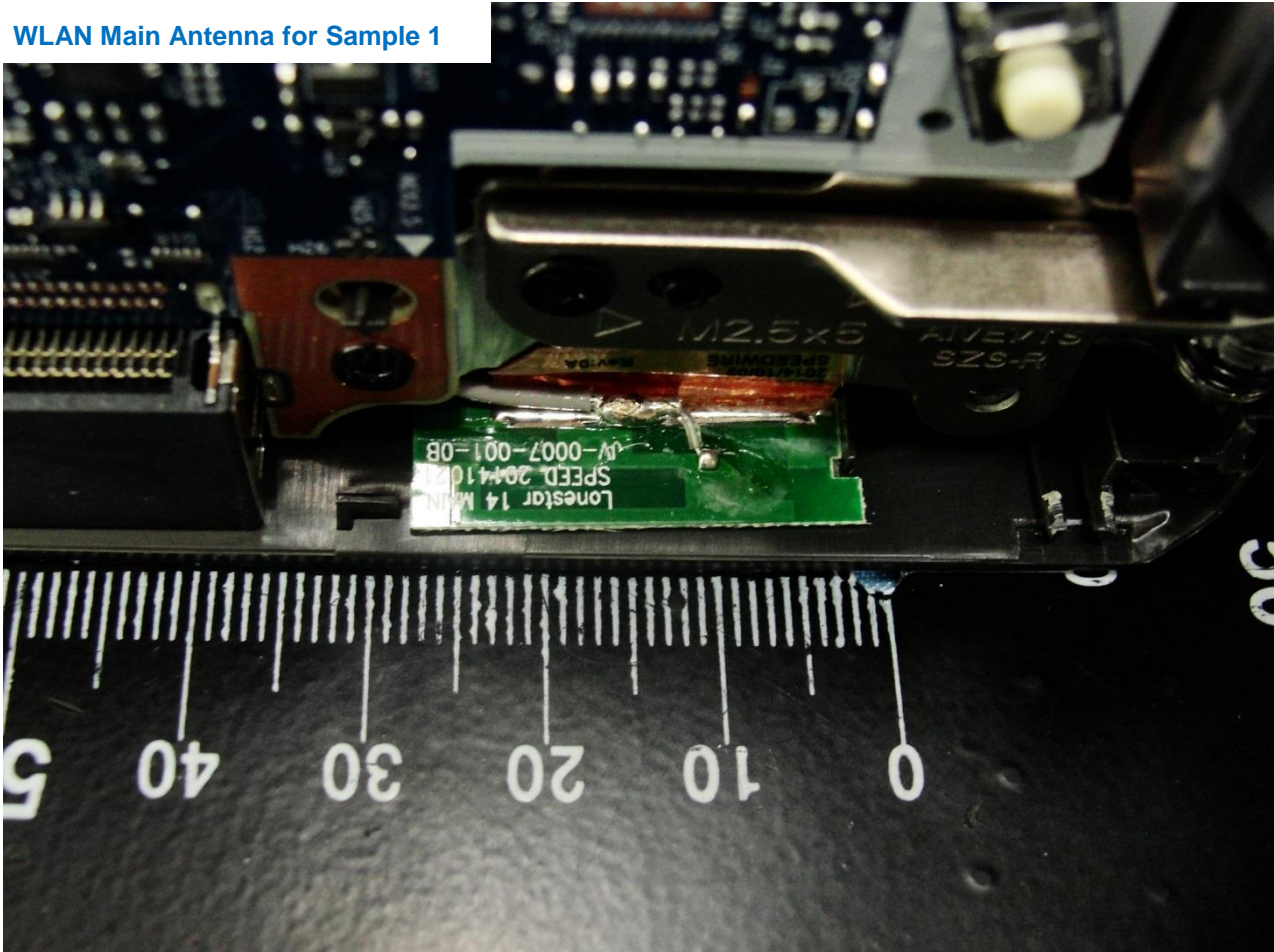

Host: Notebook

(Brand Name: lenovo / Model Name: TP00067C / Marketing Name: ThinkPad E460, ThinkPad E465)

WLAN Main Antenna for Sample 1

Host: Notebook

(Brand Name: lenovo / Model Name: TP00067C / Marketing Name: ThinkPad E460, ThinkPad E465)