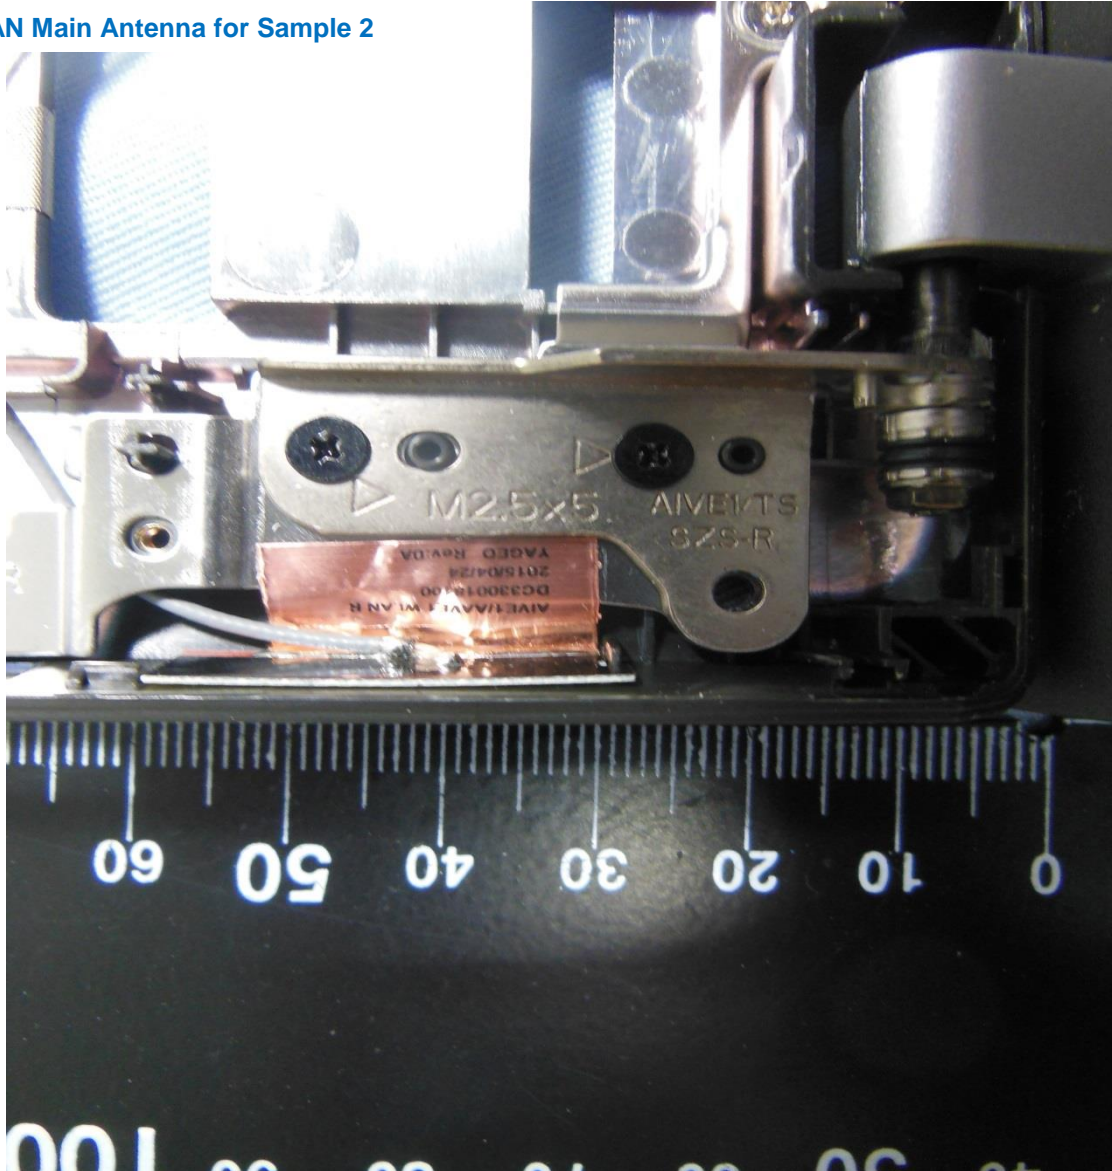

Host: Notebook

(Brand Name: lenovo / Model Name: TP00067C / Marketing Name: ThinkPad E460, ThinkPad E465)

WLAN Main Antenna for Sample 2