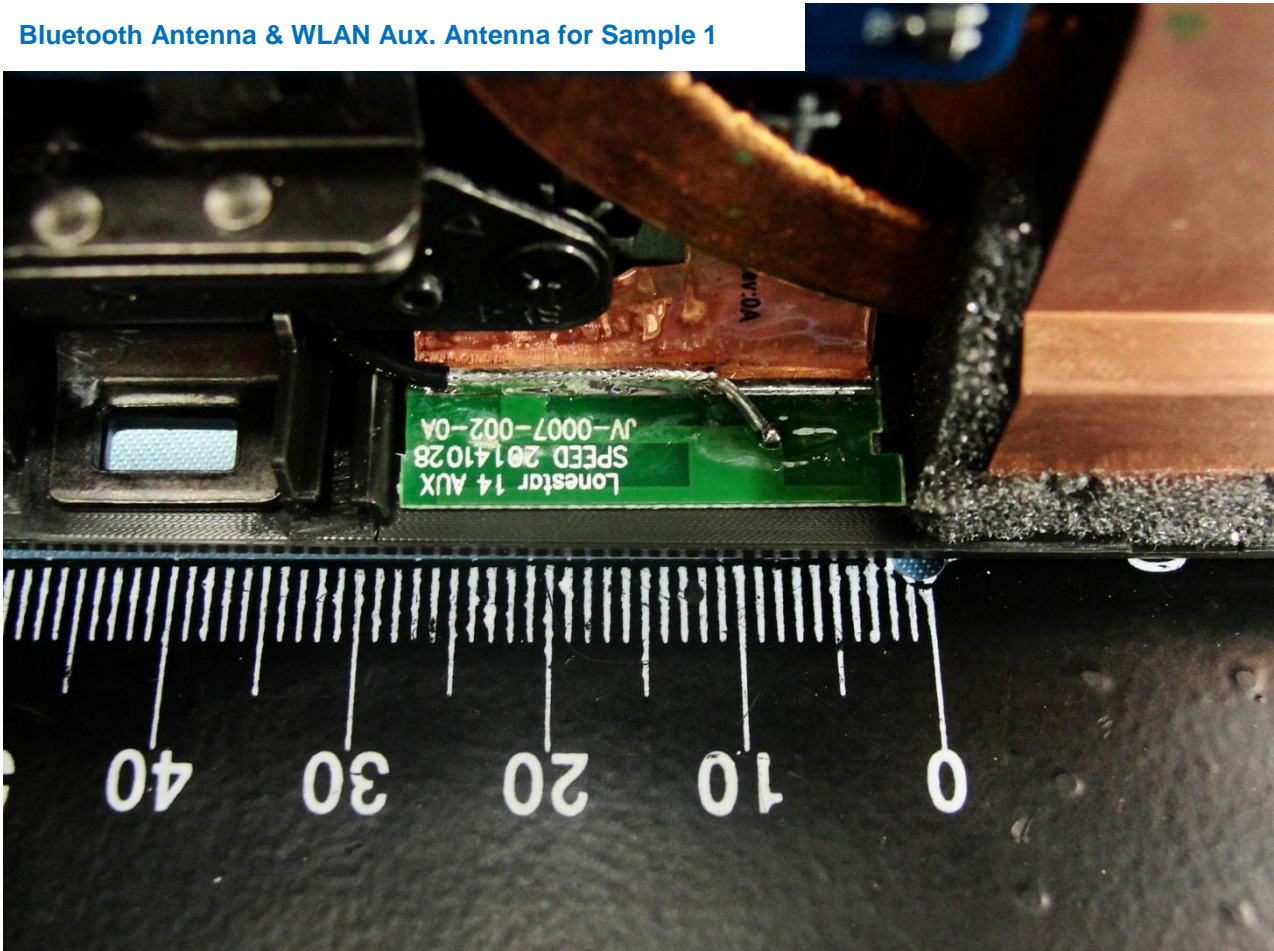

Host: Notebook

(Brand Name: lenovo / Model Name: TP00067C / Marketing Name: ThinkPad E460, ThinkPad E465)

Bluetooth Antenna & WLAN Aux. Antenna for Sample 1