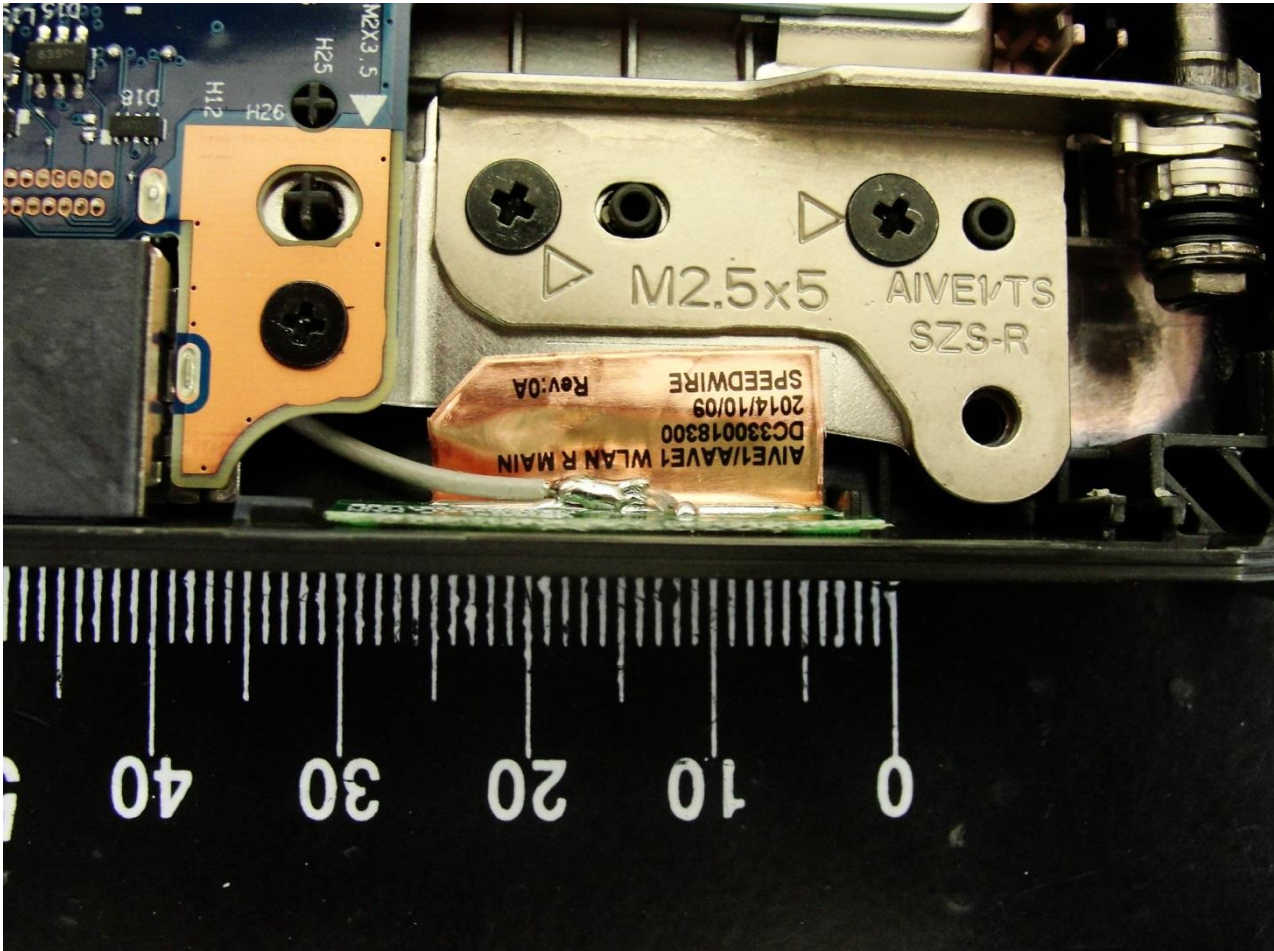

Host: Notebook

(Brand Name: lenovo / Model Name: TP00067C / Marketing Name: ThinkPad E460, ThinkPad E465)

WLAN Main Antenna for Sample 1

Host: Notebook

(Brand Name: lenovo / Model Name: TP00067C / Marketing Name: ThinkPad E460, ThinkPad E465)