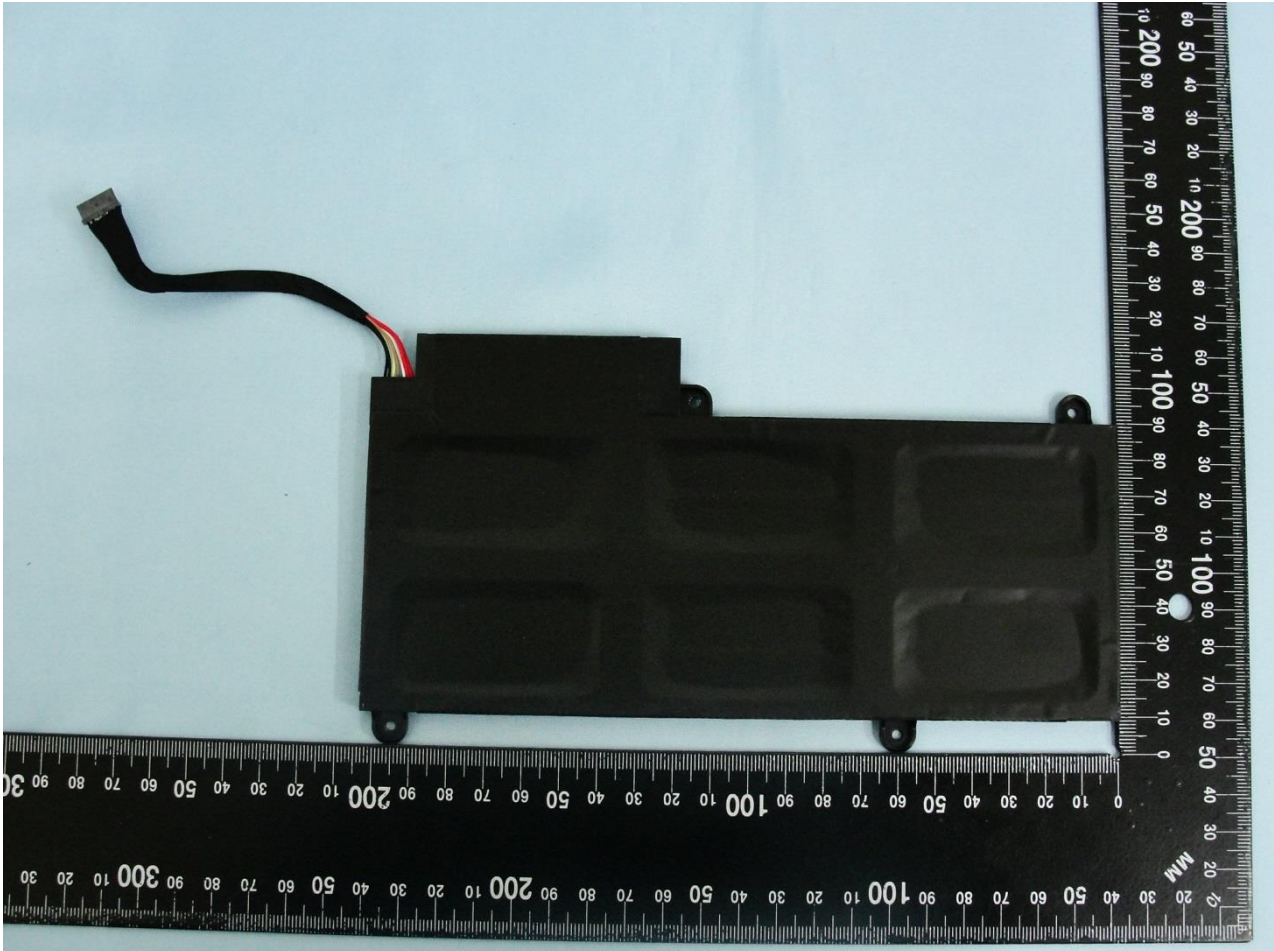

Host: Notebook

(Brand Name: lenovo / Model Name: TP00067C / Marketing Name: ThinkPad E460, ThinkPad E465)