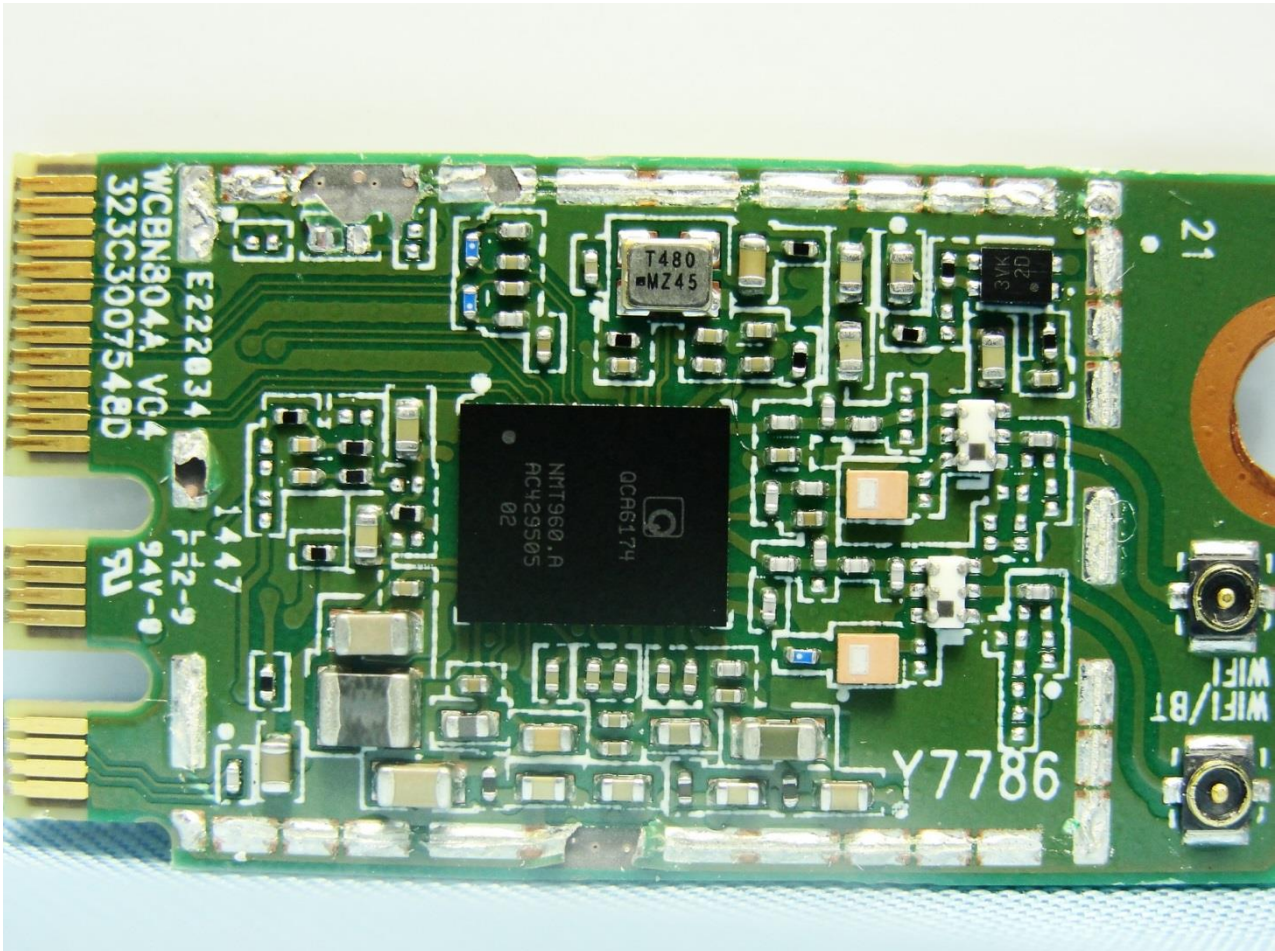

1. Photograph of the EUT

EUT: 802.11 a/b/g/n/ac+ BT 4.1 M.2 Type Card  
(Brand Name: Qualcomm Atheros / Model Name: QCNFA34AC)

EUT: 802.11 a/b/g/n/ac+ BT 4.1 M.2 Type Card  
(Brand Name: Qualcomm Atheros / Model Name: QCNFA34AC)

EUT: 802.11 a/b/g/n/ac+ BT 4.1 M.2 Type Card  
(Brand Name: Qualcomm Atheros / Model Name: QCNFA34AC)

EUT: 802.11 a/b/g/n/ac+ BT 4.1 M.2 Type Card  
(Brand Name: Qualcomm Atheros / Model Name: QCNFA34AC)