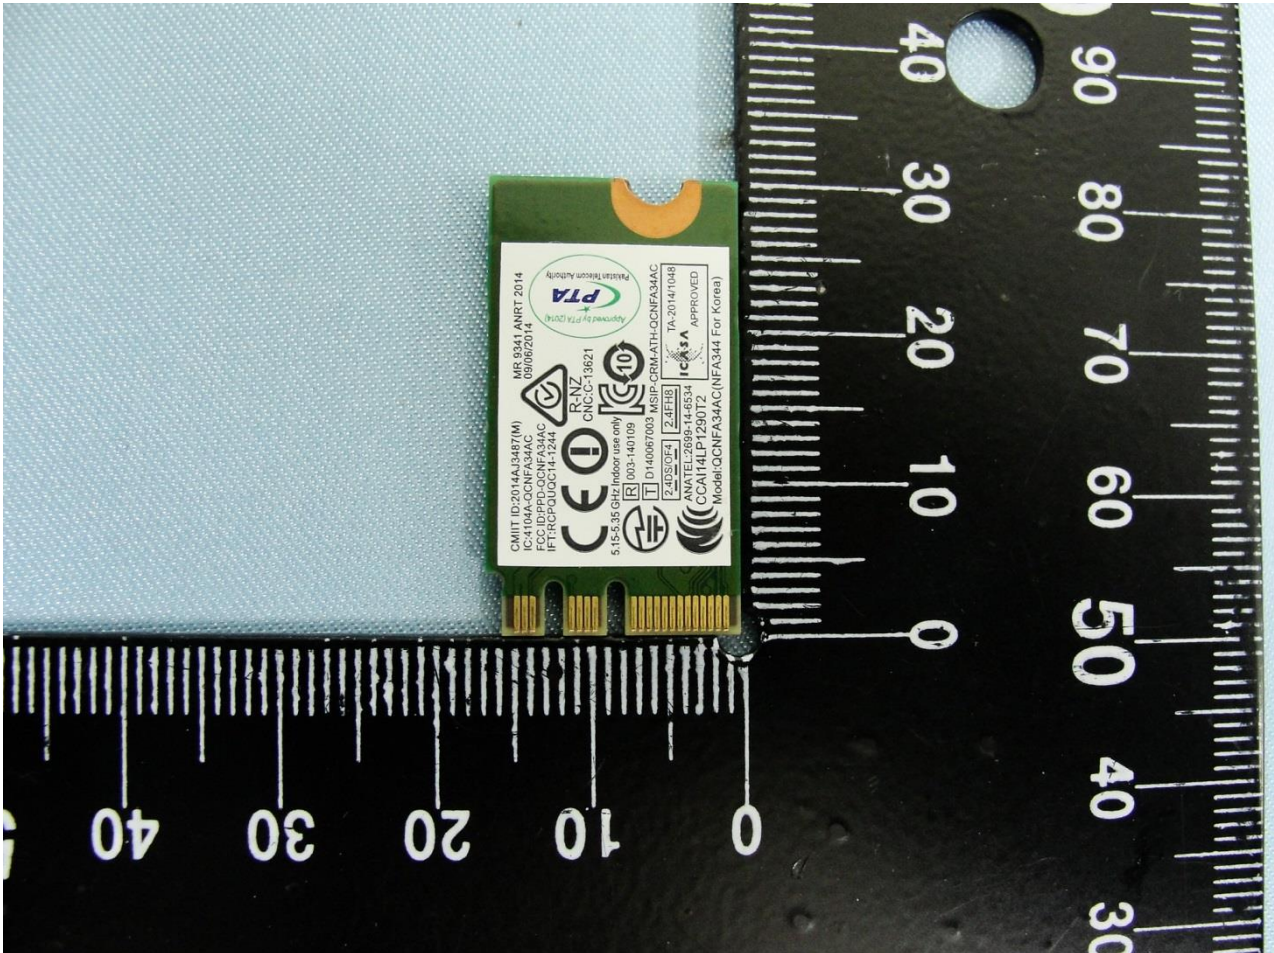

1. Photograph of the EUT

EUT: 802.11 a/b/g/n/ac+ BT 4.1 M.2 Type Card  
(Brand Name: Qualcomm Atheros / Model Name: QCNFA34AC)

EUT: 802.11 a/b/g/n/ac+ BT 4.1 M.2 Type Card  
(Brand Name: Qualcomm Atheros / Model Name: QCNFA34AC)

EUT: 802.11 a/b/g/n/ac+ BT 4.1 M.2 Type Card  
(Brand Name: Qualcomm Atheros / Model Name: QCNFA34AC)

EUT: 802.11 a/b/g/n/ac+ BT 4.1 M.2 Type Card  
(Brand Name: Qualcomm Atheros / Model Name: QCNFA34AC)