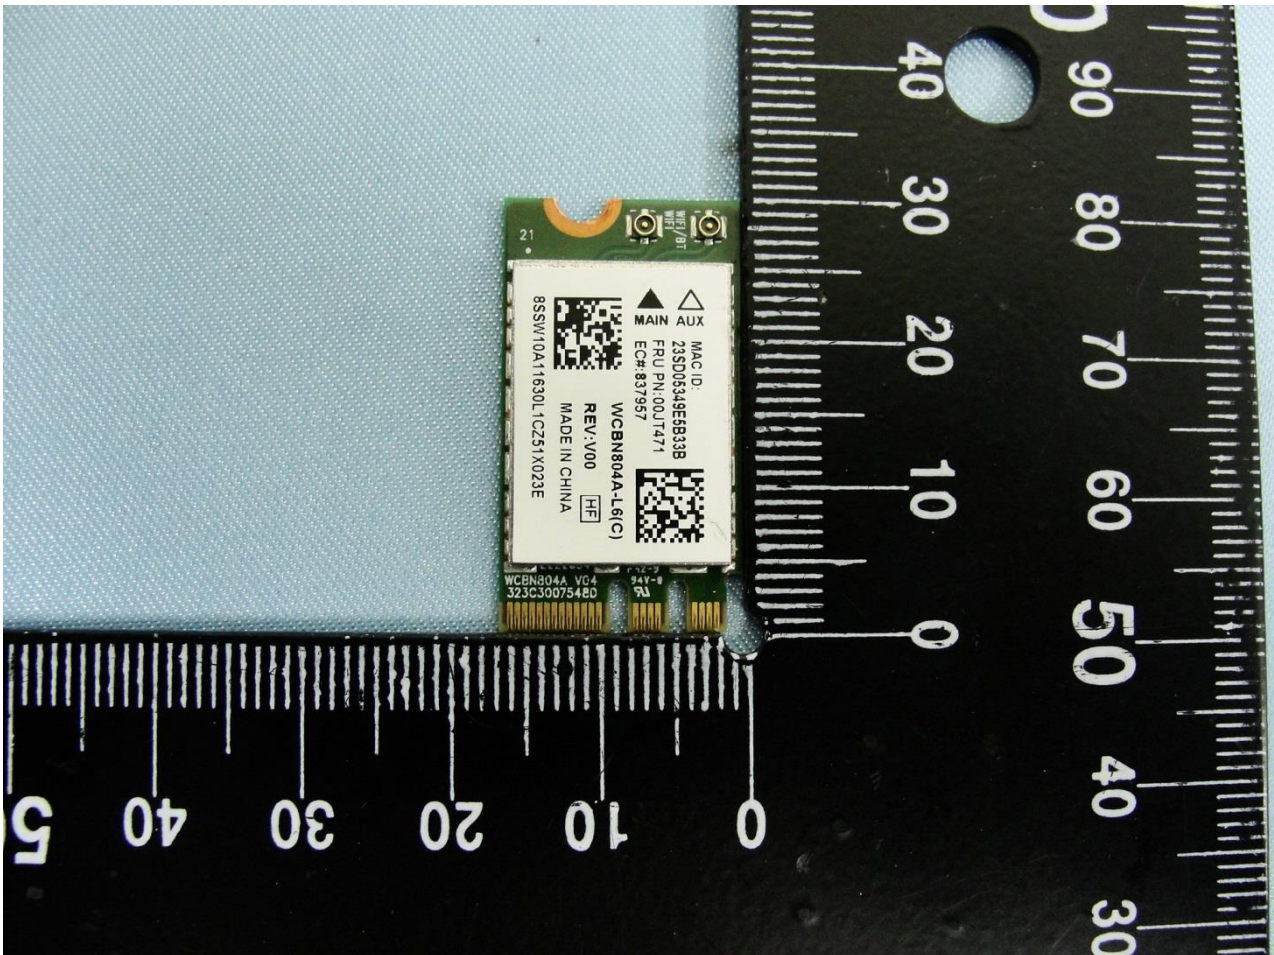

1. Photograph of the EUT

EUT: 802.11 a/b/g/n/ac+ BT 4.1 M.2 Type Card  
(Brand Name: Qualcomm Atheros / Model Name: QCNFA34AC)

EUT: 802.11 a/b/g/n/ac+ BT 4.1 M.2 Type Card  
(Brand Name: Qualcomm Atheros / Model Name: QCNFA34AC)

EUT: 802.11 a/b/g/n/ac+ BT 4.1 M.2 Type Card  
(Brand Name: Qualcomm Atheros / Model Name: QCNFA34AC)

EUT: 802.11 a/b/g/n/ac+ BT 4.1 M.2 Type Card  
(Brand Name: Qualcomm Atheros / Model Name: QCNFA34AC)