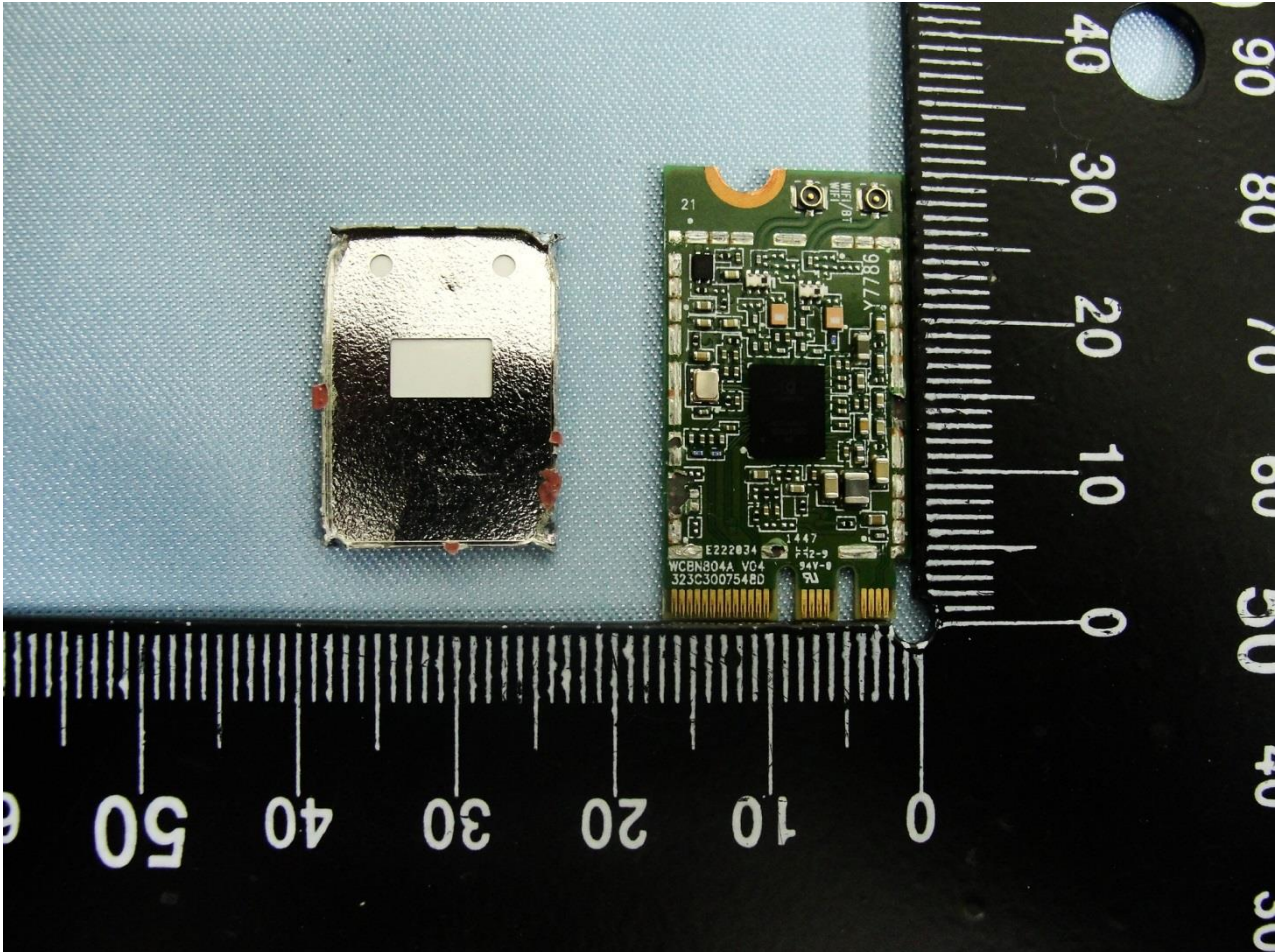

1. Photograph of the EUT

EUT: 802.11 a/b/g/n/ac+ BT 4.1 M.2 Type Card  
(Brand Name: Qualcomm Atheros / Model Name: QCNFA34AC)

EUT: 802.11 a/b/g/n/ac+ BT 4.1 M.2 Type Card  
(Brand Name: Qualcomm Atheros / Model Name: QCNFA34AC)

EUT: 802.11 a/b/g/n/ac+ BT 4.1 M.2 Type Card  
(Brand Name: Qualcomm Atheros / Model Name: QCNFA34AC)

EUT: 802.11 a/b/g/n/ac+ BT 4.1 M.2 Type Card  
(Brand Name: Qualcomm Atheros / Model Name: QCNFA34AC)