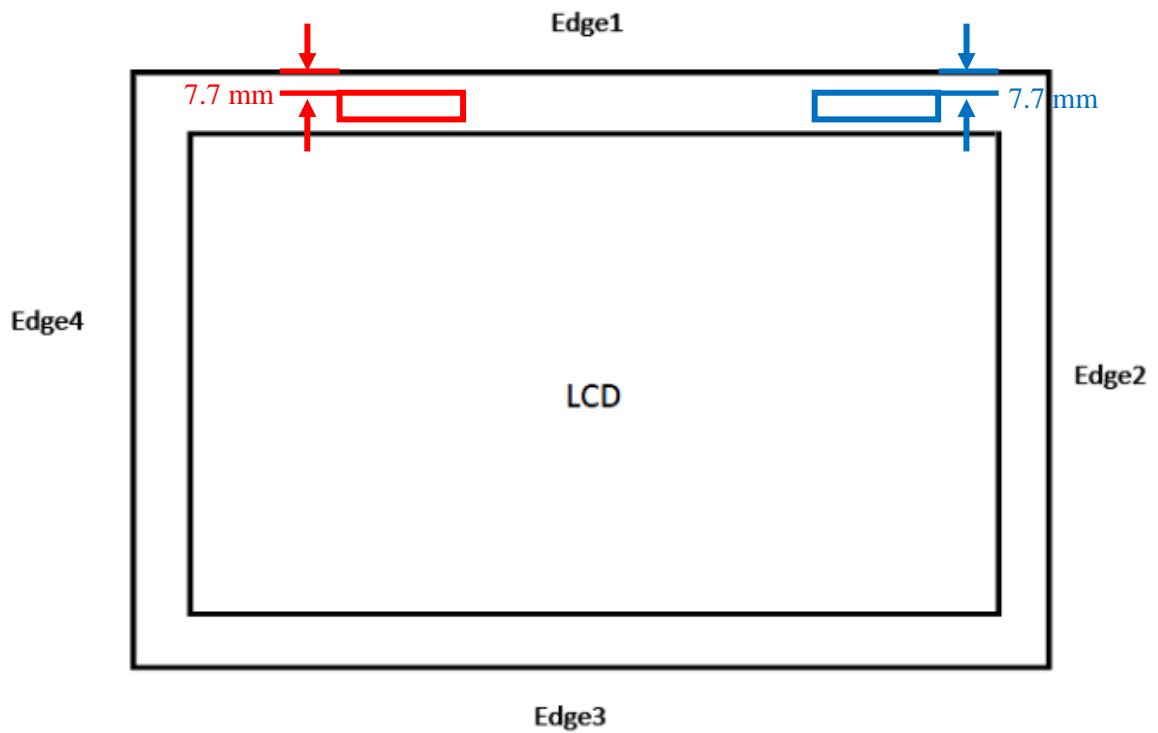

## Antenna Location

NB Mode

Separation Distance (mm)	Wi-Fi Antenna (Main)	Wi-Fi Antenna (Aux)
Top-Edge (Edge1)		
Right-Edge (Edge2)		
Bottom-Edge (Edge3)		
Left-Edge (Edge4)		
Bottom	219	219

## Tablet Mode

Separation Distance (mm)	Wi-Fi Antenna (Main)	Wi-Fi Antenna (Aux)
Top-Edge (Edge1)	7.7	7.7
Right-Edge (Edge2)	216	68
Bottom-Edge (Edge3)	219	219
Left-Edge (Edge4)	102	250
Rear Surface	18.6	18.6

## Stand Mode

Separation Distance (mm)	Wi-Fi Antenna (Main)	Wi-Fi Antenna (Aux)
Top-Edge (Edge1)	7.7	7.7
Right-Edge (Edge2)	216	68
Bottom-Edge (Edge3)	219	219
Left-Edge (Edge4)	102	250
Rear Surface	18.6	18.6

## Tent Mode

Separation Distance (mm)	Wi-Fi Antenna (Main)	Wi-Fi Antenna (Aux)
Top-Edge (Edge1)	7.7	7.7
Right-Edge (Edge2)		
Bottom-Edge (Edge3)		
Left-Edge (Edge4)		
Rear Surface		