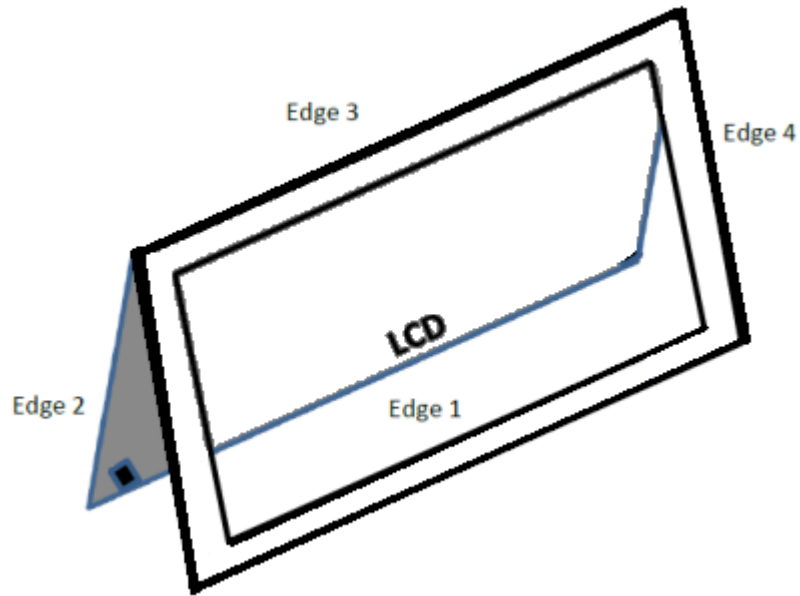

## Antenna Location

NB Mode

Separation Distance (mm)	Wi-Fi Antenna (Main)	Wi-Fi Antenna (Aux)
Top-Edge (Edge1)		
Right-Edge (Edge2)		
Bottom-Edge (Edge3)		
Left-Edge (Edge4)		
Bottom	219	219

## Tablet Mode

Separation Distance (mm)	Wi-Fi Antenna (Main)	Wi-Fi Antenna (Aux)
Top-Edge (Edge1)	7.7	7.7
Right-Edge (Edge2)	216	68
Bottom-Edge (Edge3)	219	219
Left-Edge (Edge4)	102	250
Rear Surface	18.6	18.6

## Stand Mode

Separation Distance (mm)	Wi-Fi Antenna (Main)	Wi-Fi Antenna (Aux)
Top-Edge (Edge1)	7.7	7.7
Right-Edge (Edge2)	216	68
Bottom-Edge (Edge3)	219	219
Left-Edge (Edge4)	102	250
Rear Surface	18.6	18.6

## Tent Mode

Separation Distance (mm)	Wi-Fi Antenna (Main)	Wi-Fi Antenna (Aux)
Top-Edge (Edge1)	7.7	7.7
Right-Edge (Edge2)		
Bottom-Edge (Edge3)		
Left-Edge (Edge4)		
Rear Surface		