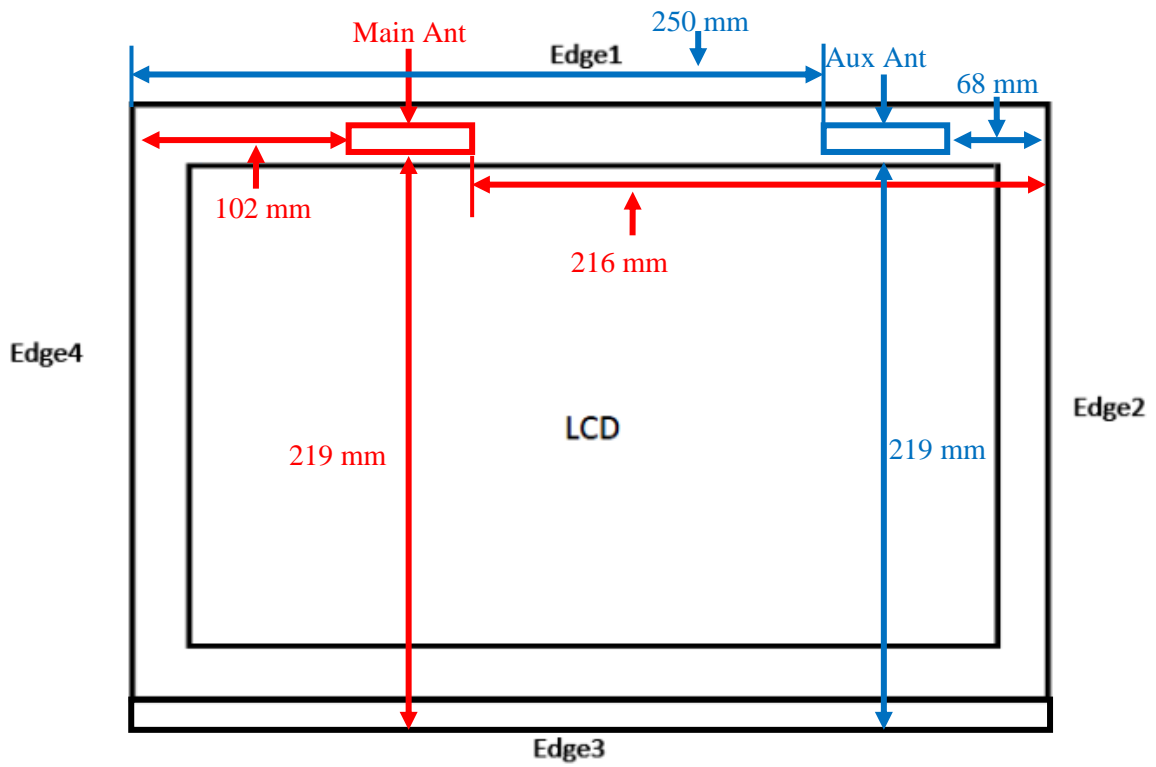

## Antenna Location

NB Mode

Separation Distance (mm)	Wi-Fi Antenna (Main)	Wi-Fi Antenna (Aux)
Top-Edge (Edge1)		
Right-Edge (Edge2)		
Bottom-Edge (Edge3)		
Left-Edge (Edge4)		
Bottom	219	219

## Tablet Mode

Separation Distance (mm)	Wi-Fi Antenna (Main)	Wi-Fi Antenna (Aux)
Top-Edge (Edge1)	7.7	7.7
Right-Edge (Edge2)	216	68
Bottom-Edge (Edge3)	219	219
Left-Edge (Edge4)	102	250
Rear Surface	18.6	18.6

## Stand Mode

Separation Distance (mm)	Wi-Fi Antenna (Main)	Wi-Fi Antenna (Aux)
Top-Edge (Edge1)	7.7	7.7
Right-Edge (Edge2)	216	68
Bottom-Edge (Edge3)	219	219
Left-Edge (Edge4)	102	250
Rear Surface	18.6	18.6

## Tent Mode

Separation Distance (mm)	Wi-Fi Antenna (Main)	Wi-Fi Antenna (Aux)
Top-Edge (Edge1)	7.7	7.7
Right-Edge (Edge2)		
Bottom-Edge (Edge3)		
Left-Edge (Edge4)		
Rear Surface		