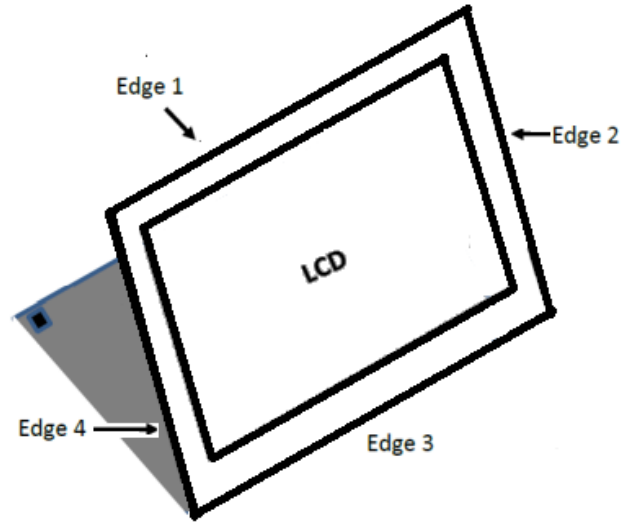

## Antenna Location

NB Mode

Separation Distance (mm)	Wi-Fi Antenna (Main)	Wi-Fi Antenna (Aux)
Top-Edge (Edge1)		
Right-Edge (Edge2)		
Bottom-Edge (Edge3)		
Left-Edge (Edge4)		
Bottom	219	219

## Tablet Mode

Separation Distance (mm)	Wi-Fi Antenna (Main)	Wi-Fi Antenna (Aux)
Top-Edge (Edge1)	7.7	7.7
Right-Edge (Edge2)	216	68
Bottom-Edge (Edge3)	219	219
Left-Edge (Edge4)	102	250
Rear Surface	18.6	18.6

## Stand Mode

Separation Distance (mm)	Wi-Fi Antenna (Main)	Wi-Fi Antenna (Aux)
Top-Edge (Edge1)	7.7	7.7
Right-Edge (Edge2)	216	68
Bottom-Edge (Edge3)	219	219
Left-Edge (Edge4)	102	250
Rear Surface	18.6	18.6

## Tent Mode

Separation Distance (mm)	Wi-Fi Antenna (Main)	Wi-Fi Antenna (Aux)
Top-Edge (Edge1)	7.7	7.7
Right-Edge (Edge2)		
Bottom-Edge (Edge3)		
Left-Edge (Edge4)		
Rear Surface		