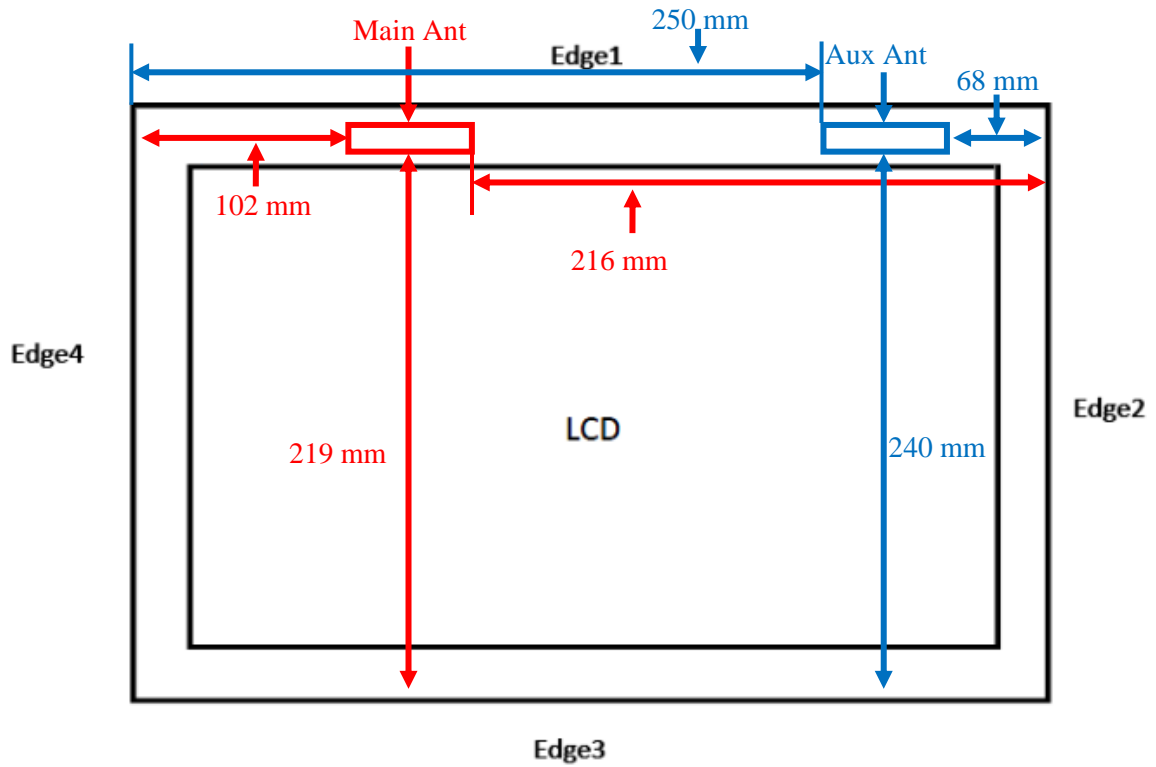

## Antenna Location

NB Mode

Separation Distance (mm)	Wi-Fi Antenna (Main)	Wi-Fi Antenna (Aux)
Top-Edge (Edge1)		
Right-Edge (Edge2)		
Bottom-Edge (Edge3)		
Left-Edge (Edge4)		
Bottom	219	219

## Tablet Mode

Separation Distance (mm)	Wi-Fi Antenna (Main)	Wi-Fi Antenna (Aux)
Top-Edge (Edge1)	7.7	7.7
Right-Edge (Edge2)	216	68
Bottom-Edge (Edge3)	219	219
Left-Edge (Edge4)	102	250
Rear Surface	18.6	18.6

## Stand Mode

Separation Distance (mm)	Wi-Fi Antenna (Main)	Wi-Fi Antenna (Aux)
Top-Edge (Edge1)	7.7	7.7
Right-Edge (Edge2)	216	68
Bottom-Edge (Edge3)	219	219
Left-Edge (Edge4)	102	250
Rear Surface	18.6	18.6

## Tent Mode

Separation Distance (mm)	Wi-Fi Antenna (Main)	Wi-Fi Antenna (Aux)
Top-Edge (Edge1)	7.7	7.7
Right-Edge (Edge2)		
Bottom-Edge (Edge3)		
Left-Edge (Edge4)		
Rear Surface		