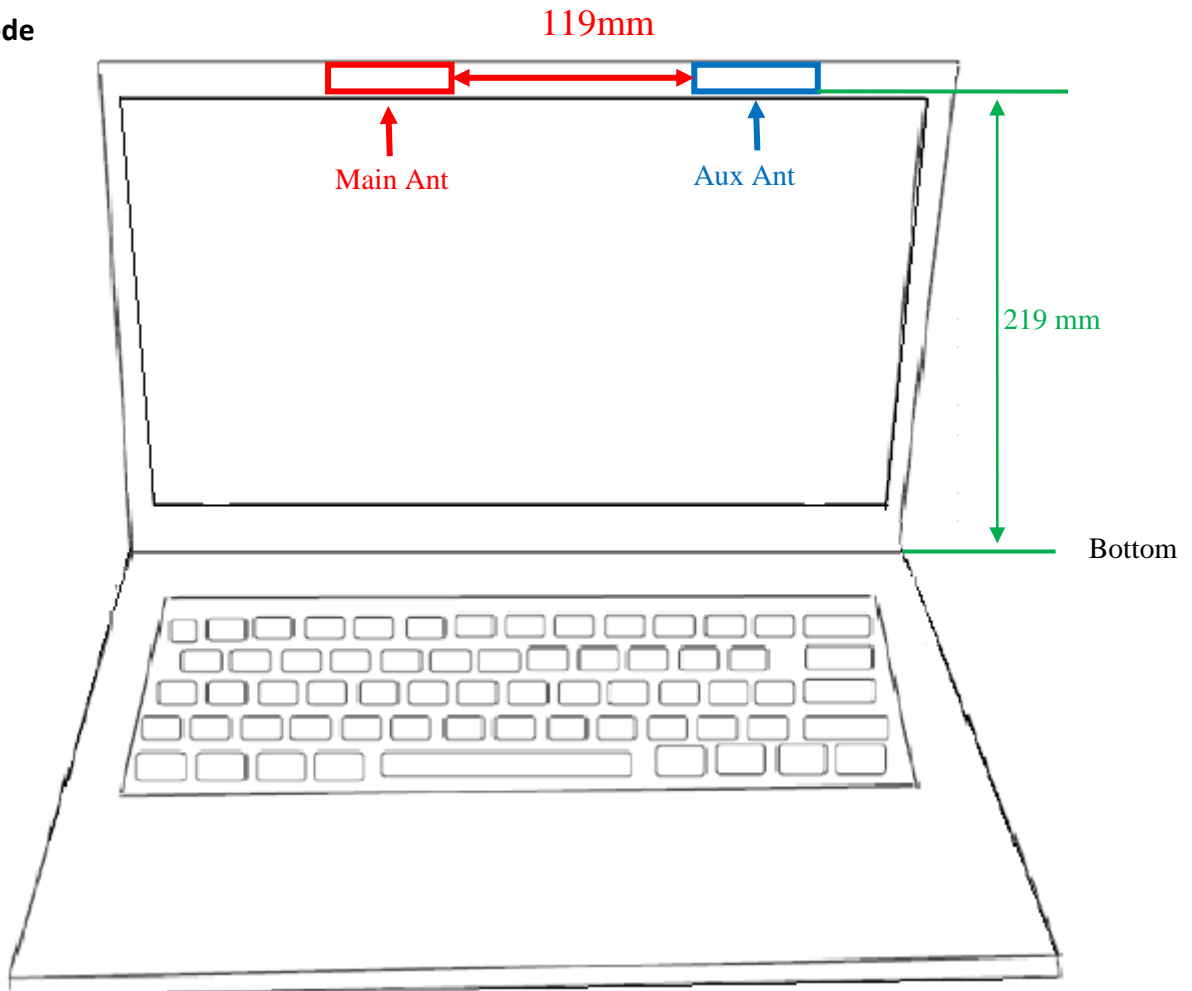

## Antenna Location

NB Mode

Separation Distance (mm)	Wi-Fi Antenna (Main)	Wi-Fi Antenna (Aux)
Top-Edge (Edge1)		
Right-Edge (Edge2)		
Bottom-Edge (Edge3)		
Left-Edge (Edge4)		
Bottom	219	219

## Tablet Mode

Separation Distance (mm)	Wi-Fi Antenna (Main)	Wi-Fi Antenna (Aux)
Top-Edge (Edge1)	7.7	7.7
Right-Edge (Edge2)	216	68
Bottom-Edge (Edge3)	219	219
Left-Edge (Edge4)	102	250
Rear Surface	18.6	18.6

## Stand Mode

Separation Distance (mm)	Wi-Fi Antenna (Main)	Wi-Fi Antenna (Aux)
Top-Edge (Edge1)	7.7	7.7
Right-Edge (Edge2)	216	68
Bottom-Edge (Edge3)	219	219
Left-Edge (Edge4)	102	250
Rear Surface	18.6	18.6

## Tent Mode

Separation Distance (mm)	Wi-Fi Antenna (Main)	Wi-Fi Antenna (Aux)
Top-Edge (Edge1)	7.7	7.7
Right-Edge (Edge2)		
Bottom-Edge (Edge3)		
Left-Edge (Edge4)		
Rear Surface		