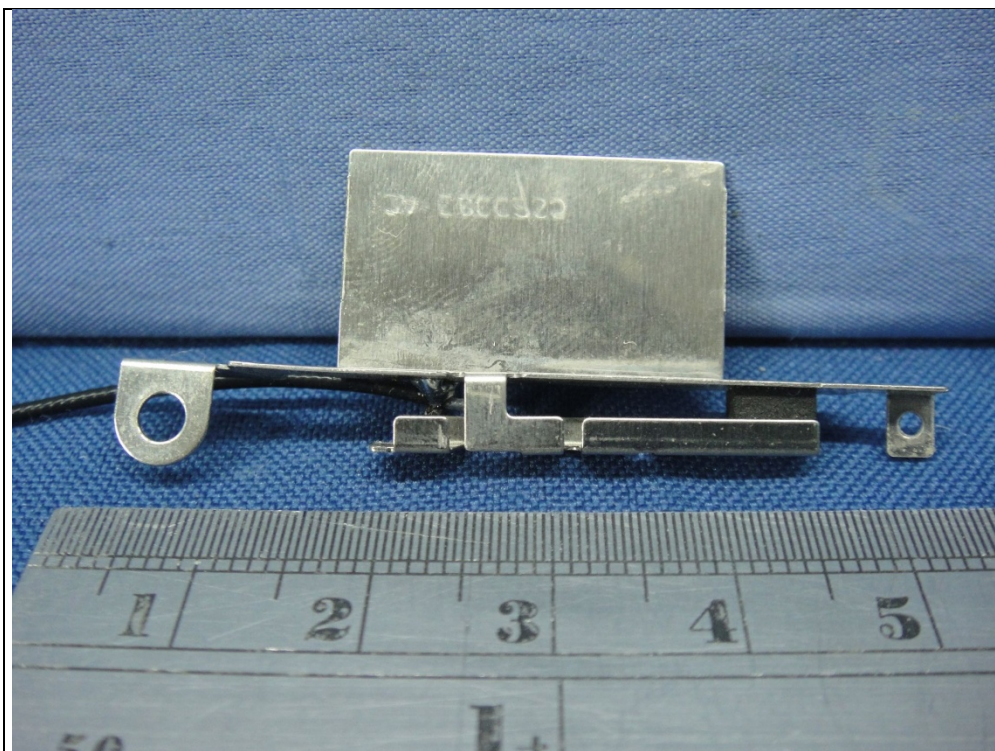

CONSTRUCTION PHOTOS OF EUT

Antenna (Brand : WNC, Model : 81-EBJ15.005<3.62dBi>)

Antenna (Brand : WNC, Model : 81-EBJ15.005<3.00dBi>)