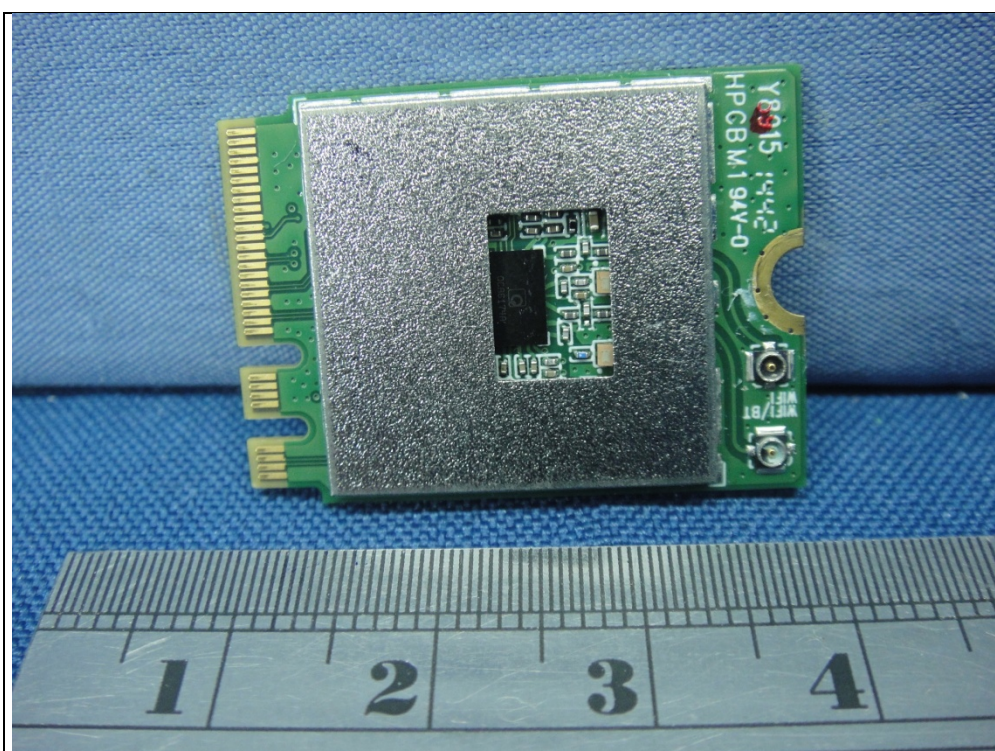

CONSTRUCTION PHOTOS OF EUT

Antenna (Brand : WNC, Model : 81-EBJ15.005<3.62dBi>)

Antenna (Brand : WNC, Model : 81-EBJ15.005<3.00dBi>)