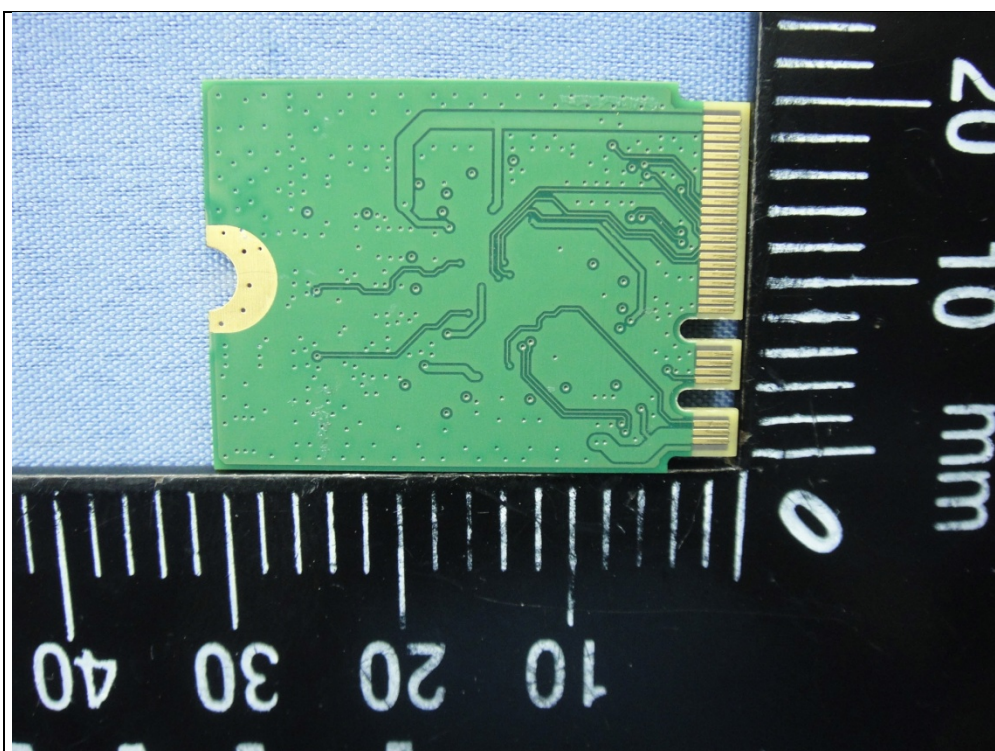

CONSTRUCTION PHOTOS OF EUT

Antenna (Brand : WNC, Model : 81-EBJ15.005<3.62dBi>)

Antenna (Brand : WNC, Model : 81-EBJ15.005<3.00dBi>)