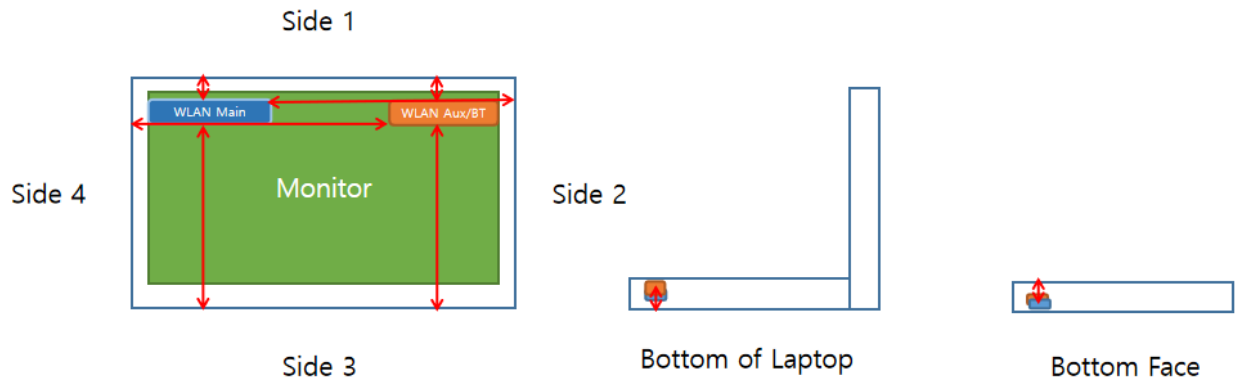

SAR Test Setup Photographs

Antenna	Bottom of Laptop (mm)	Bottom Face (mm)	Side 1 (mm)	Side 2 (mm)	Side 3 (mm)	Side 4 (mm)
WLAN Main	6.265	<5	6.08	146.46	148.39	64.26
WLAN Aux/BT	5.355	<5	5.85	64.25	151.49	141.43

Phantom Position : Flat	EUT side : Bottom of laptop
Spacing to phantom : 0 mm	Accessory : N/A

Phantom Position : Flat	EUT side : Bottom Face
Spacing to phantom : 0 mm	Accessory : N/A

Phantom Position : Flat	EUT side : Side 1
Spacing to phantom : 0 mm	Accessory : N/A

Phantom Position : Flat	EUT side : Side 3
Spacing to phantom : 0 mm	Accessory : N/A

Phantom Position : Flat	EUT side : Side 2
Spacing to phantom : 0 mm	Accessory : N/A

Phantom Position : Flat	EUT side : Side 4
Spacing to phantom : 0 mm	Accessory : N/A