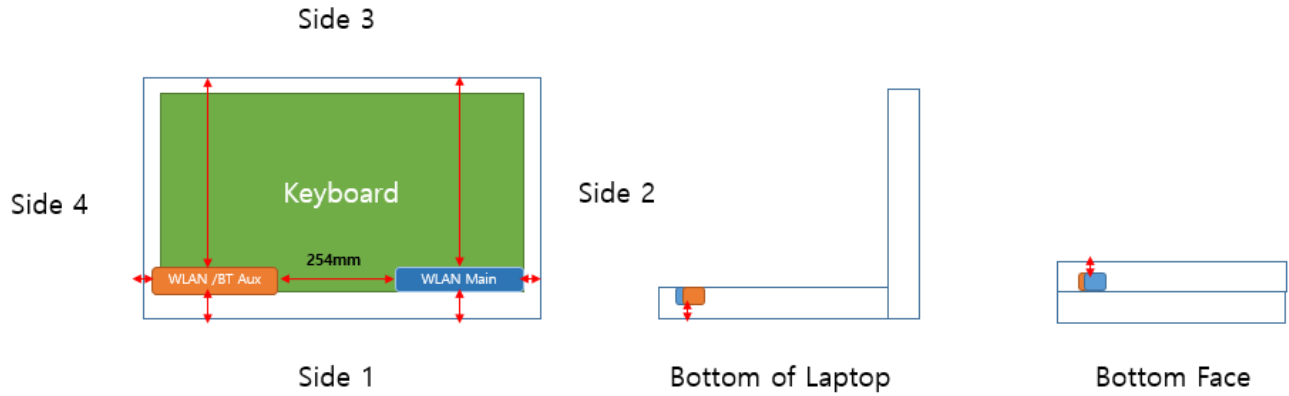

## SAR Test Setup Photographs

Antenna	Bottom of Laptop (mm)	Bottom Face (mm)	Side1 (mm)	Side2 (mm)	Side3 (mm)	Side4 (mm)
WLAN Main	<5mm	<5mm	27mm	<5mm	137mm	250mm
WLAN /BT Aux	<5mm	<5mm	27mm	250mm	137mm	<5mm

Phantom Position : Flat	EUT side : Bottom of laptop
Spacing to phantom : 0mm	Accessory : N/A

Phantom Position : Flat	EUT side : Bottom Face
Spacing to phantom : 0mm	Accessory : N/A

Phantom Position : Flat	EUT side : Side1
Spacing to phantom : 0mm	Accessory : N/A

Phantom Position : Flat	EUT side : Side3
Spacing to phantom : 0mm	Accessory : N/A

Phantom Position : Flat	EUT side : Side2
Spacing to phantom : 0mm	Accessory : N/A

Phantom Position : Flat	EUT side : Side4
Spacing to phantom : 0mm	Accessory : N/A