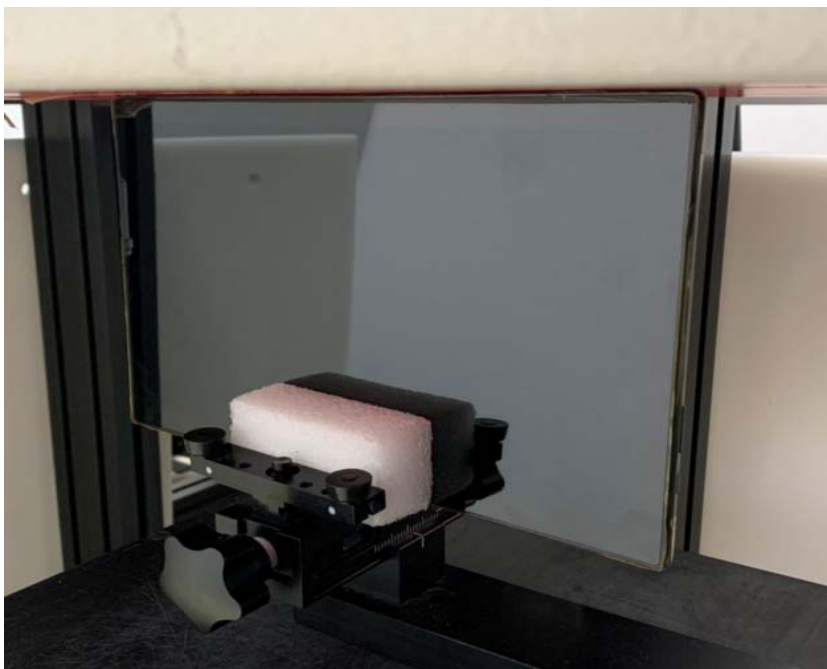

SAR Test Setup Photographs

Antenna	Bottom of Laptop (mm)	Bottom Face (mm)	Side 1 (mm)	Side 2 (mm)	Side 3 (mm)	Side 4 (mm)
WLAN/BT Main	163.4	<5	<5	64.32	155.4	141.43
WLAN AUX	160.3	<5	<5	146.47	152.3	64.26

Phantom Position : Flat	EUT side : Bottom of laptop
Spacing to phantom : 0 mm	Accessory : N/A

Phantom Position : Flat	EUT side : Bottom Face
Spacing to phantom : 0 mm	Accessory : N/A

Phantom Position : Flat	EUT side : Side 1
Spacing to phantom : 0 mm	Accessory : N/A

Phantom Position : Flat	EUT side : Side 3
Spacing to phantom : 0 mm	Accessory : N/A

Phantom Position : Flat	EUT side : Side 2
Spacing to phantom : 0 mm	Accessory : N/A

Phantom Position : Flat	EUT side : Side 4
Spacing to phantom : 0 mm	Accessory : N/A