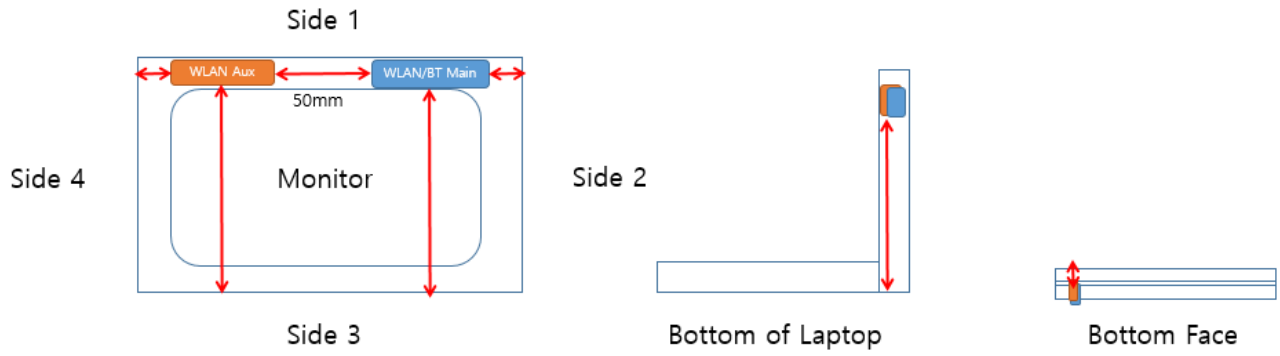

SAR Test Setup Photographs

Antenna	Bottom of Laptop (mm)	Bottom Face (mm)	Side 1 (mm)	Side 2 (mm)	Side 3 (mm)	Side 4 (mm)
WLAN/BT Main	163.4	<5	<5	64.32	155.4	141.43
WLAN AUX	160.3	<5	<5	146.47	152.3	64.26

Phantom Position : Flat	EUT side : Bottom of laptop
Spacing to phantom : 0 mm	Accessory : N/A

Phantom Position : Flat	EUT side : Bottom Face
Spacing to phantom : 0 mm	Accessory : N/A

Phantom Position : Flat	EUT side : Side 1
Spacing to phantom : 0 mm	Accessory : N/A

Phantom Position : Flat	EUT side : Side 3
Spacing to phantom : 0 mm	Accessory : N/A

Phantom Position : Flat	EUT side : Side 2
Spacing to phantom : 0 mm	Accessory : N/A

Phantom Position : Flat	EUT side : Side 4
Spacing to phantom : 0 mm	Accessory : N/A