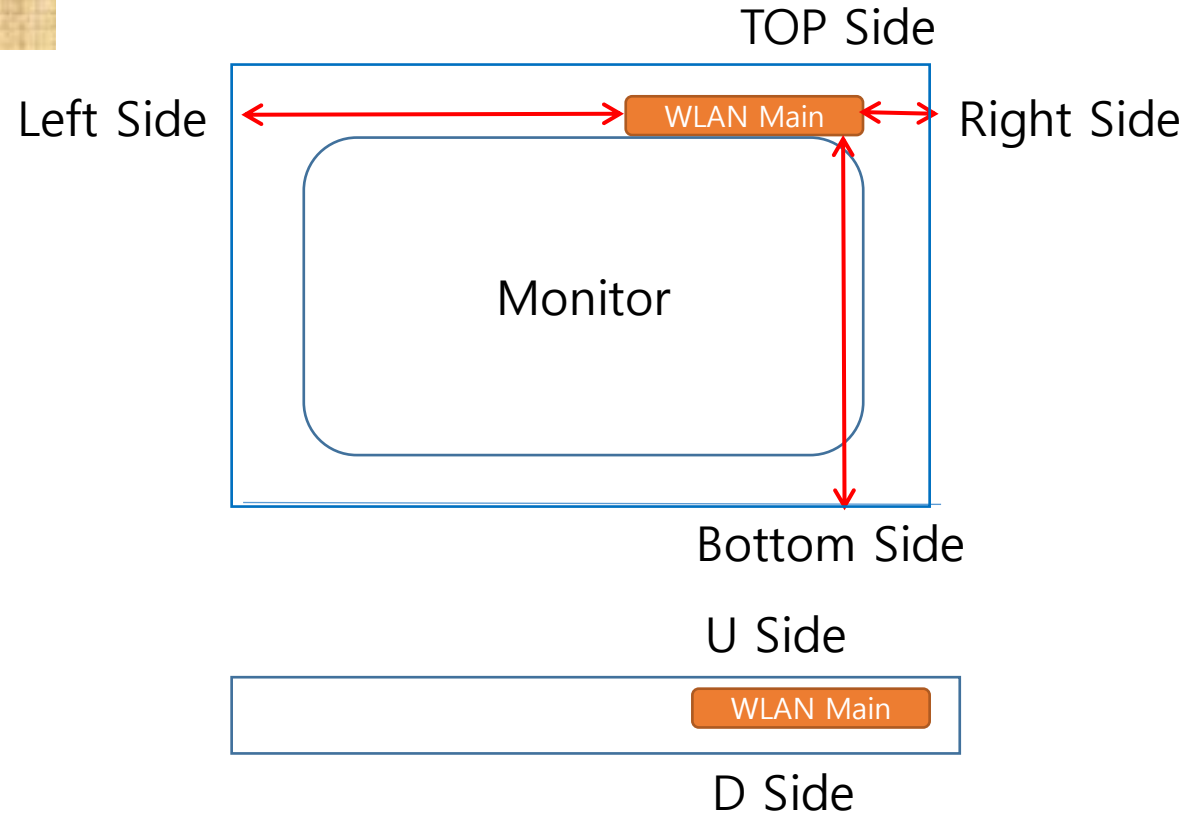

<Front Face View>PAD Mode

Antenna	To Top Side (mm)	To Bottom Side (mm)	To Left Side (mm)	To Right Side (mm)	U Side (mm)	D Side (mm)
WLAN Main	4.64	155.4	141.43	64.32	2.71	4.72

<Front Face View>PAD Mode

Antenna	To Top Side (mm)	To Bottom Side (mm)	To Left Side (mm)	To Right Side (mm)	U Side (mm)	D Side (mm)
WLAN AUX	4.64	152.3	64.26	146.47	2.71	4.72

<Front Face View> Notebook Mode

Antenna	To Top Side (mm)	To Bottom Side (mm)	To Left Side (mm)	To Right Side (mm)
WLAN AUX	4.64	163.4	141.43	64.32

<Front Face View> Notebook Mode

Antenna	To Top Side (mm)	To Bottom Side (mm)	To Left Side (mm)	To Right Side (mm)
WLAN AUX	4.64	160.3	64.26	146.47