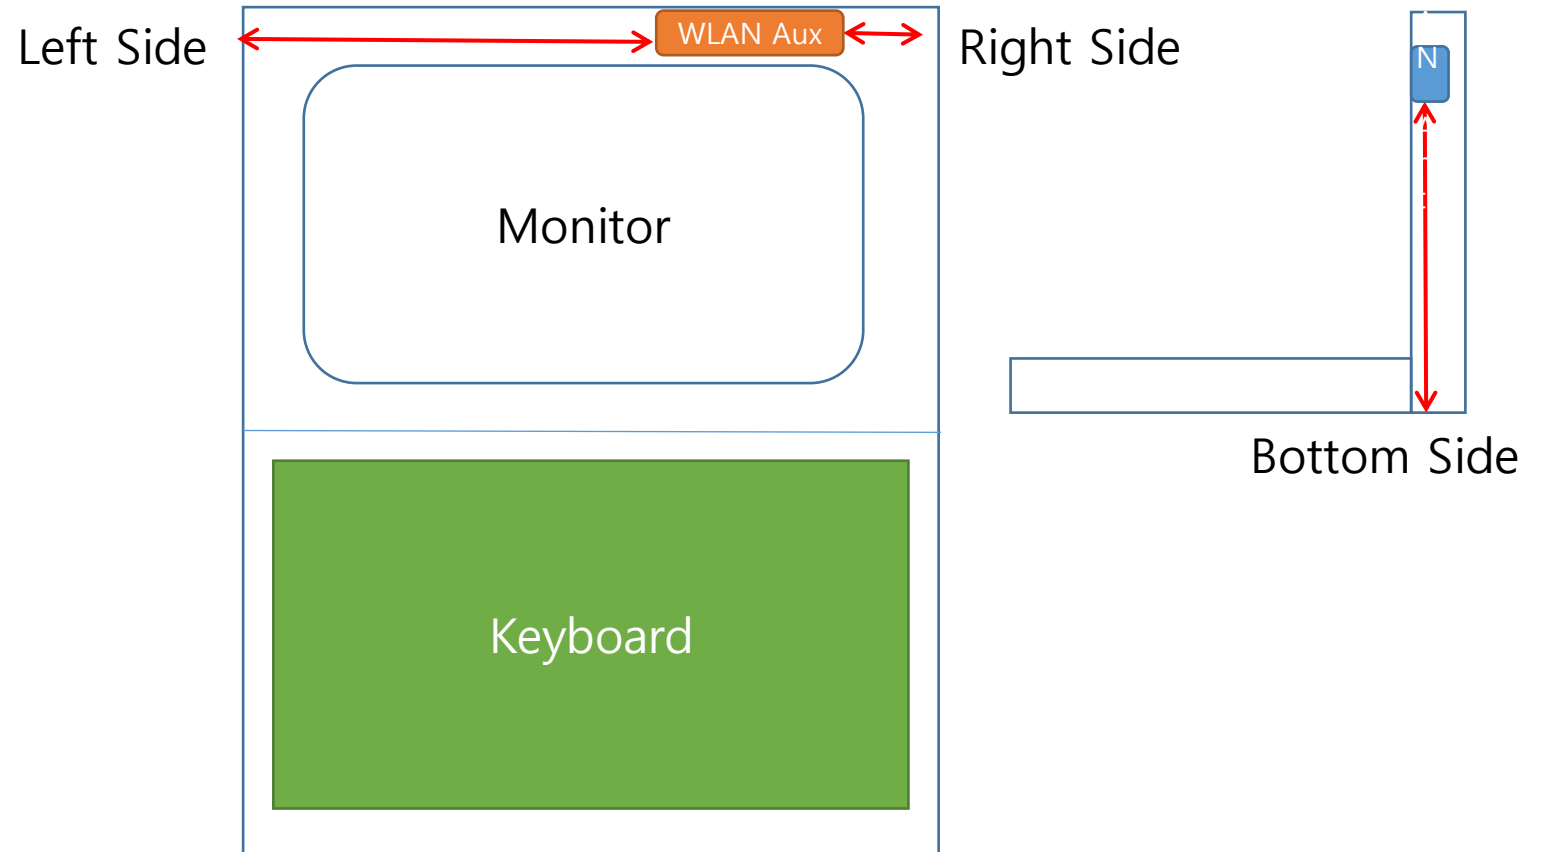

<Front Face View>PAD Mode

Antenna	To Top Side (mm)	To Bottom Side (mm)	To Left Side (mm)	To Right Side (mm)	U Side (mm)	D Side (mm)
WLAN Main	4.64	155.4	141.43	64.32	2.71	4.72

<Front Face View>PAD Mode

Antenna	To Top Side (mm)	To Bottom Side (mm)	To Left Side (mm)	To Right Side (mm)	U Side (mm)	D Side (mm)
WLAN AUX	4.64	152.3	64.26	146.47	2.71	4.72

<Front Face View> Notebook Mode

Antenna	To Top Side (mm)	To Bottom Side (mm)	To Left Side (mm)	To Right Side (mm)
WLAN AUX	4.64	163.4	141.43	64.32

<Front Face View> Notebook Mode

Antenna	To Top Side (mm)	To Bottom Side (mm)	To Left Side (mm)	To Right Side (mm)
WLAN AUX	4.64	160.3	64.26	146.47