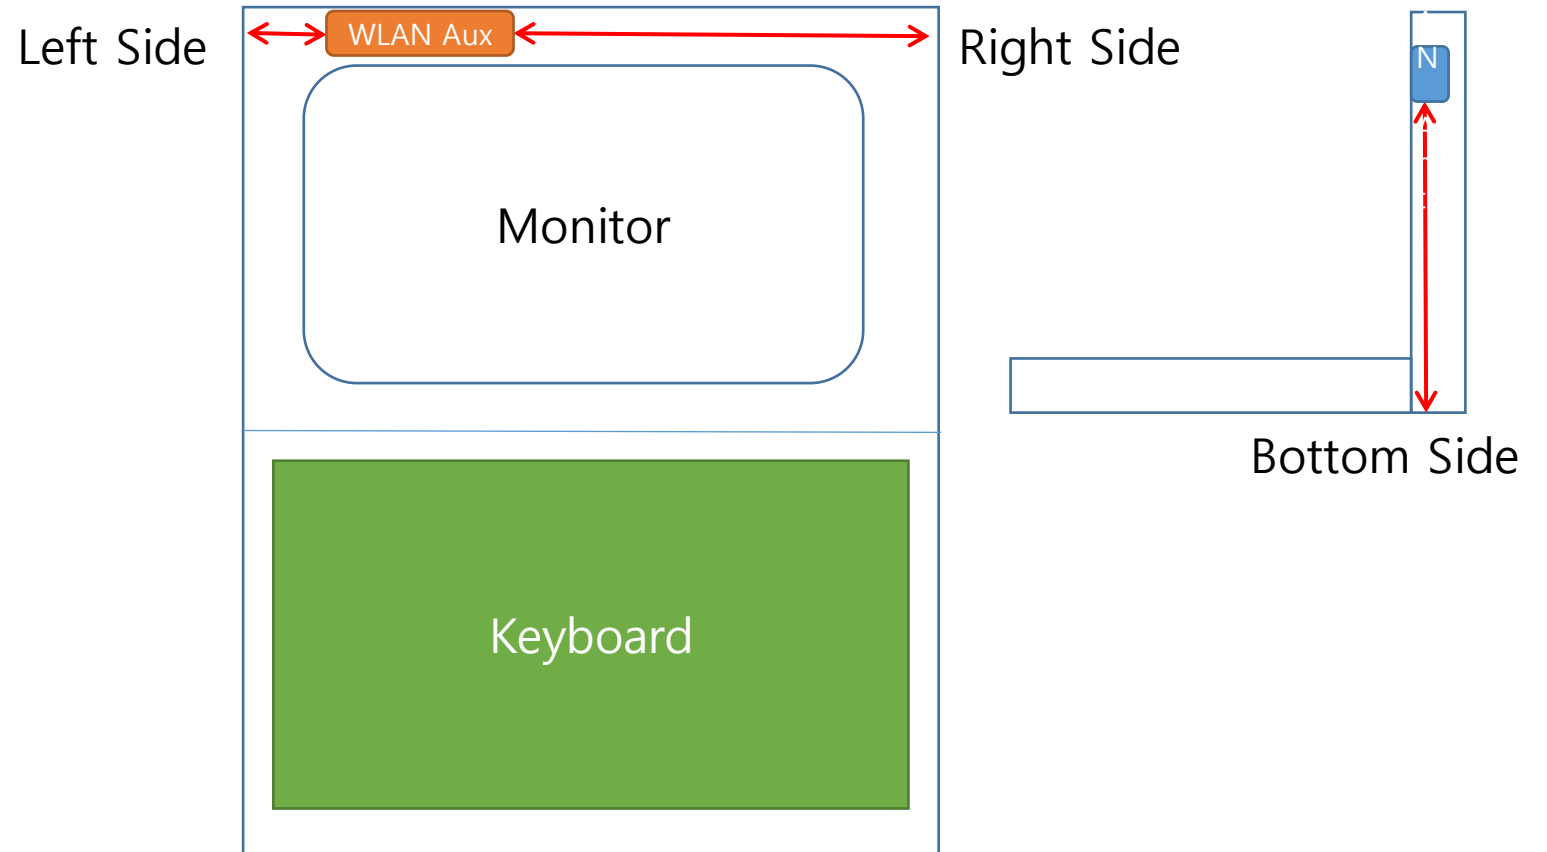

<Front Face View>PAD Mode

Antenna	To Top Side (mm)	To Bottom Side (mm)	To Left Side (mm)	To Right Side (mm)	U Side (mm)	D Side (mm)
WLAN Main	4.64	155.4	141.43	64.32	2.71	4.72

<Front Face View>PAD Mode

Antenna	To Top Side (mm)	To Bottom Side (mm)	To Left Side (mm)	To Right Side (mm)	U Side (mm)	D Side (mm)
WLAN AUX	4.64	152.3	64.26	146.47	2.71	4.72

<Front Face View> Notebook Mode

Antenna	To Top Side (mm)	To Bottom Side (mm)	To Left Side (mm)	To Right Side (mm)
WLAN AUX	4.64	163.4	141.43	64.32

<Front Face View> Notebook Mode

Antenna	To Top Side (mm)	To Bottom Side (mm)	To Left Side (mm)	To Right Side (mm)
WLAN AUX	4.64	160.3	64.26	146.47