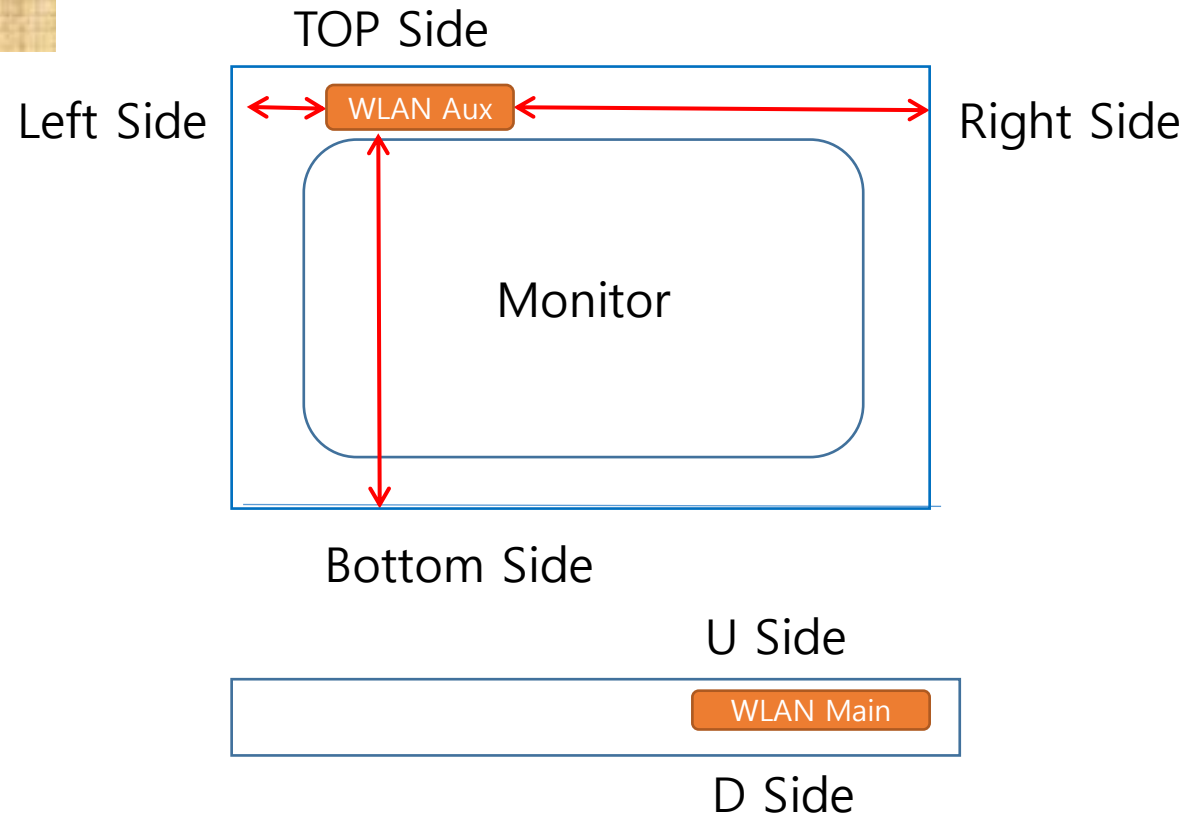

<Front Face View>PAD Mode

Antenna	To Top Side (mm)	To Bottom Side (mm)	To Left Side (mm)	To Right Side (mm)	U Side (mm)	D Side (mm)
WLAN Main	4.64	155.4	141.43	64.32	2.71	4.72

<Front Face View>PAD Mode

Antenna	To Top Side (mm)	To Bottom Side (mm)	To Left Side (mm)	To Right Side (mm)	U Side (mm)	D Side (mm)
WLAN AUX	4.64	152.3	64.26	146.47	2.71	4.72

<Front Face View> Notebook Mode

Antenna	To Top Side (mm)	To Bottom Side (mm)	To Left Side (mm)	To Right Side (mm)
WLAN AUX	4.64	163.4	141.43	64.32

<Front Face View> Notebook Mode

Antenna	To Top Side (mm)	To Bottom Side (mm)	To Left Side (mm)	To Right Side (mm)
WLAN AUX	4.64	160.3	64.26	146.47