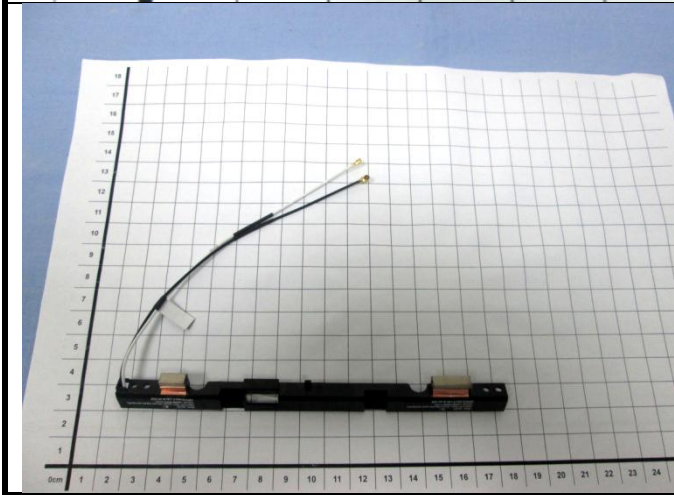

FCC SAR Test Report

<Photographs of EUT>

FCC SAR Test Report

<Photographs of SAR Setup>

Front Face of EUT with 0.5 cm Gap

Rear Face of EUT with 0.5 cm Gap

Left Side of EUT with 0.5 cm Gap

Right Side of EUT with 0.5 cm Gap

Top Side of EUT with 0.5 cm Gap

Bottom Side of EUT with 0.5 cm Gap