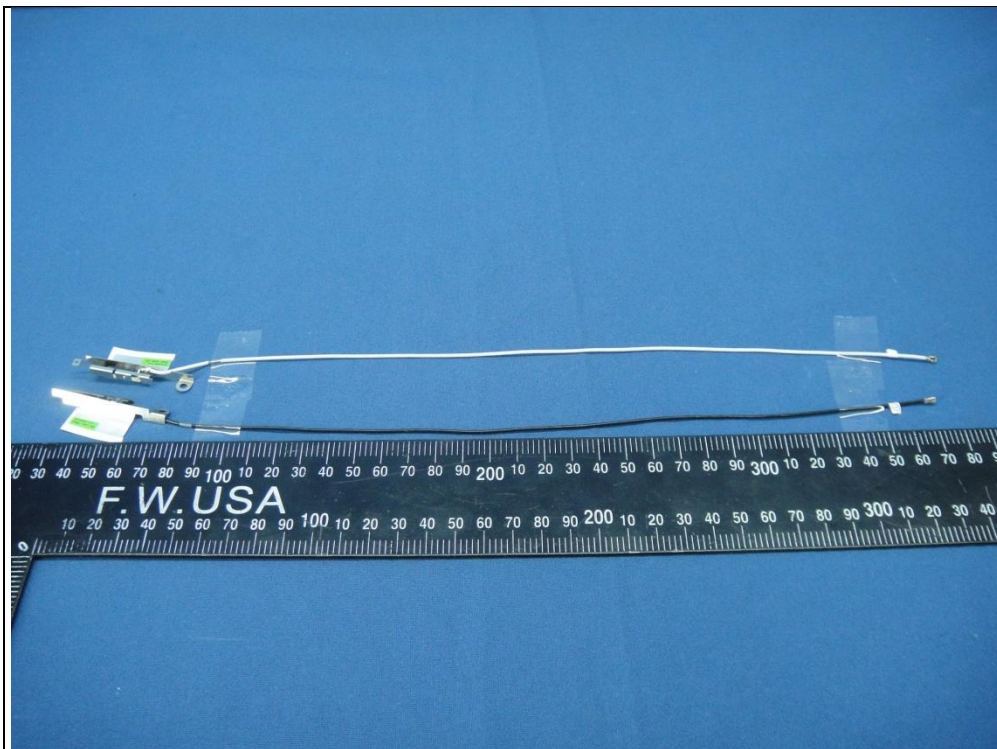

CONSTRUCTION PHOTOS OF EUT

Antenna (Brand : WNC, Model : 81-EBJ15.005<3.00dBi>)

Antenna (Brand : WNC, Model : 81-EBJ15.005<3.62dBi>)

60GHz WiGig RF+ Integral patch antenna array board PHOTOS

FRONT VIEW (60GHz WiGig RF+ Integral patch antenna array board)

BACK VIEW (60GHz WiGig RF+ Integral patch antenna array board)

INTERNAL FRONT VIEW (60GHz WiGig RF+ Integral patch antenna array board)

Antenna (Brand: INPAQ, Model No.: DAM-J7-H-DL-065-10-34)