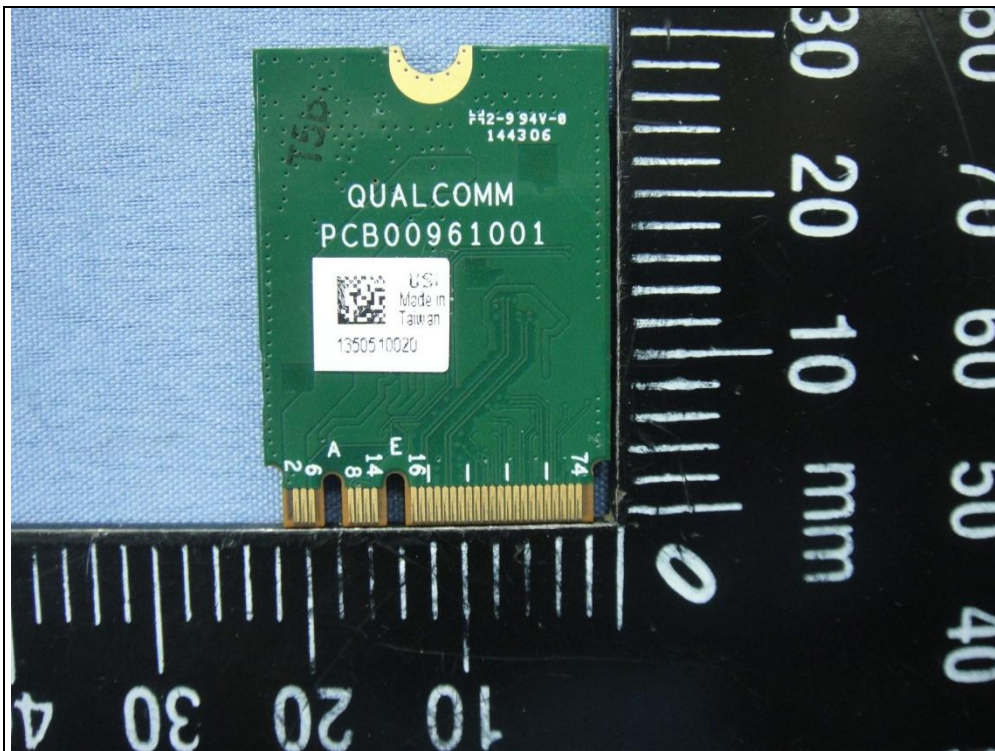

CONSTRUCTION PHOTOS OF EUT

Antenna (Brand : WNC, Model : 81-EBJ15.005<3.00dBi>)

Antenna (Brand : WNC, Model : 81-EBJ15.005<3.62dBi>)

60GHz WiGig RF+ Integral patch antenna array board PHOTOS

FRONT VIEW (60GHz WiGig RF+ Integral patch antenna array board)

BACK VIEW (60GHz WiGig RF+ Integral patch antenna array board)

INTERNAL FRONT VIEW (60GHz WiGig RF+ Integral patch antenna array board)

Antenna (Brand: INPAQ, Model No.: DAM-J7-H-DL-065-10-34)