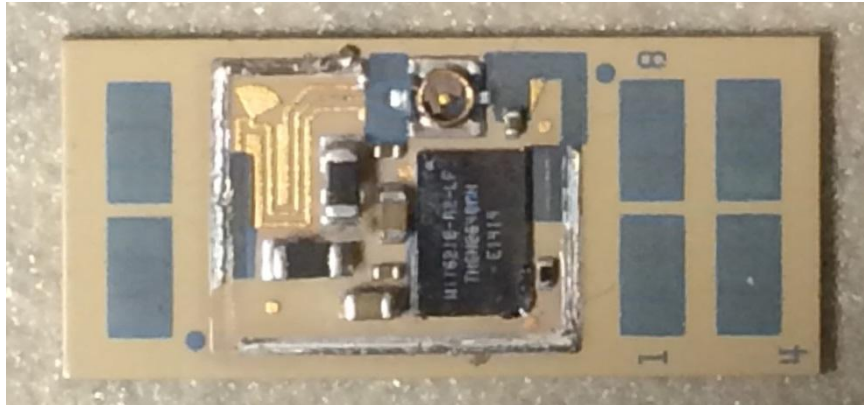

CONSTRUCTION PHOTOS OF EUT

Antenna (Brand : WNC, Model : 81-EBJ15.005<3.00dBi>)

Antenna (Brand : WNC, Model : 81-EBJ15.005<3.62dBi>)

60GHz WiGig RF+ Integral patch antenna array board PHOTOS

FRONT VIEW (60GHz WiGig RF+ Integral patch antenna array board)

BACK VIEW (60GHz WiGig RF+ Integral patch antenna array board)

INTERNAL FRONT VIEW (60GHz WiGig RF+ Integral patch antenna array board)

Antenna (Brand: INPAQ, Model No.: DAM-J7-H-DL-065-10-34)