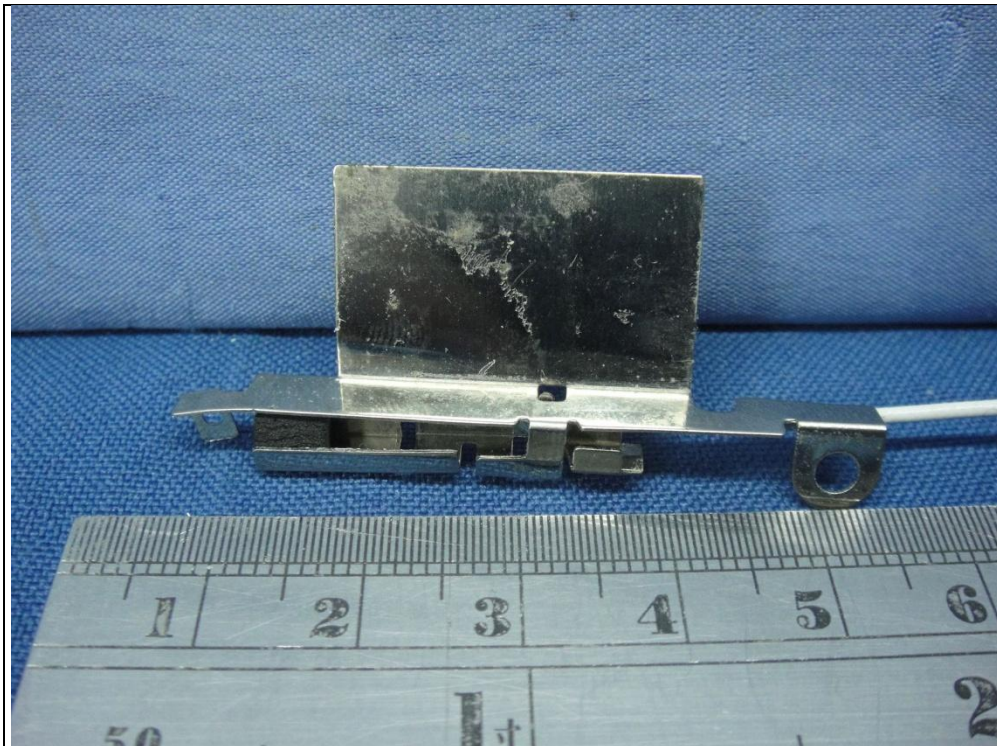

CONSTRUCTION PHOTOS OF EUT

Antenna (Brand : WNC, Model : 81-EBJ15.005<3.00dBi>)

Antenna (Brand : WNC, Model : 81-EBJ15.005<3.62dBi>)

60GHz WiGig RF+ Integral patch antenna array board PHOTOS

FRONT VIEW (60GHz WiGig RF+ Integral patch antenna array board)

BACK VIEW (60GHz WiGig RF+ Integral patch antenna array board)

INTERNAL FRONT VIEW (60GHz WiGig RF+ Integral patch antenna array board)

Antenna (Brand: INPAQ, Model No.: DAM-J7-H-DL-065-10-34)