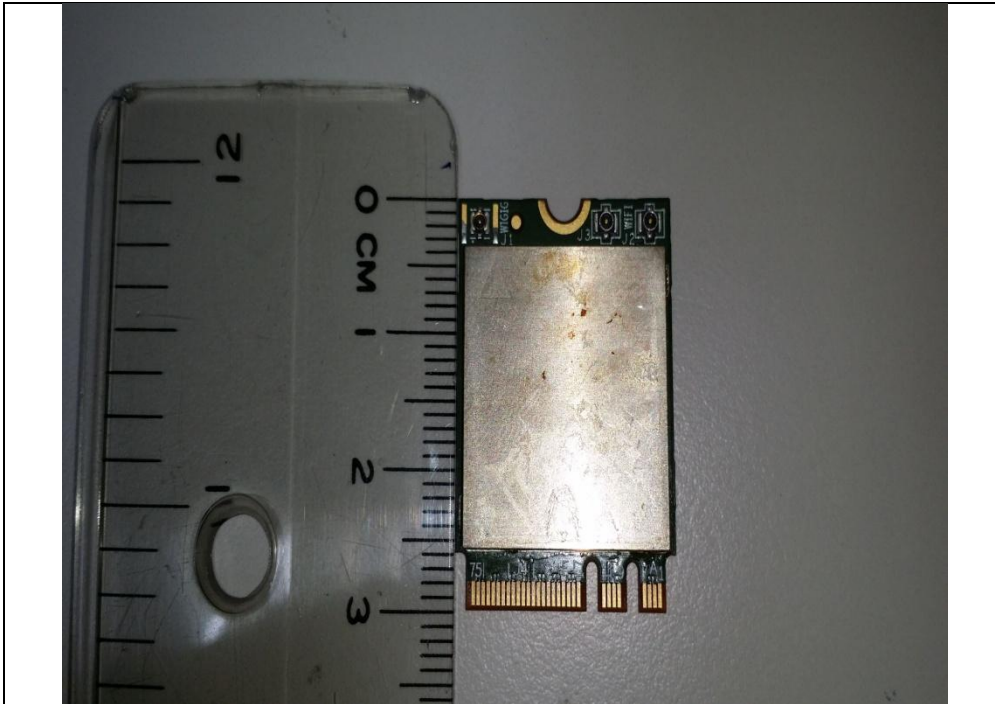

CONSTRUCTION PHOTOS OF EUT

Antenna (Brand : WNC, Model : 81-EBJ15.005<3.00dBi>)

Antenna (Brand : WNC, Model : 81-EBJ15.005<3.62dBi>)

60GHz WiGig RF+ Integral patch antenna array board PHOTOS

FRONT VIEW (60GHz WiGig RF+ Integral patch antenna array board)

BACK VIEW (60GHz WiGig RF+ Integral patch antenna array board)

INTERNAL FRONT VIEW (60GHz WiGig RF+ Integral patch antenna array board)

Antenna (Brand: INPAQ, Model No.: DAM-J7-H-DL-065-10-34)