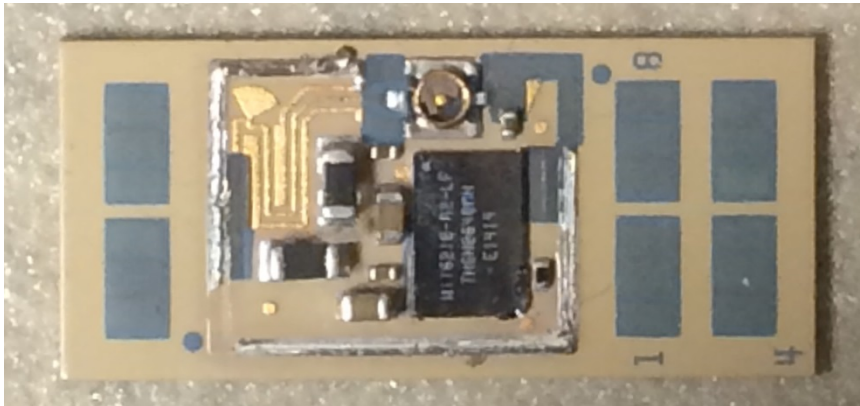

QCA9008-TBD1 INTERNAL PHOTOS

(PPD-QCA9008-TBD1; 4104AQCA9008TBD1)

BACK VIEW (60GHz WiGig RF+ Integral patch antenna array board)

INTERNAL FRONT VIEW (60GHz WiGig RF+ Integral patch antenna array board)

BACK VIEW (W0096 WiGig BB/WLAN/BT M.2 2230 board)

INTERNAL FRONT VIEW (W0096 WiGig BB/WLAN/BT M.2 2230 board)