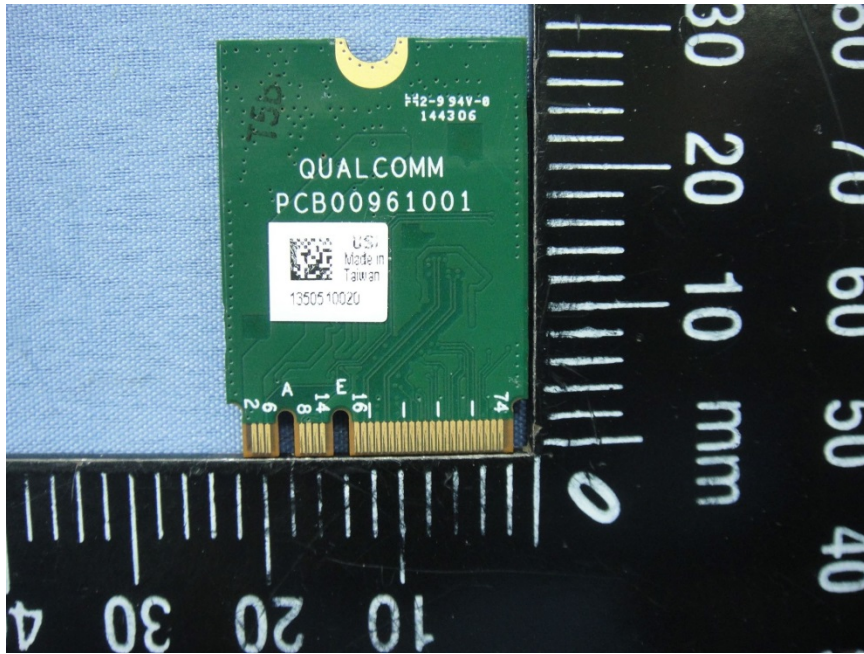

QCA9008-TBD1 INTERNAL PHOTOS

(PPD-QCA9008-TBD1; 4104AQCA9008TBD1)

BACK VIEW (60GHz WiGig RF+ Integral patch antenna array board)

INTERNAL FRONT VIEW (60GHz WiGig RF+ Integral patch antenna array board)

BACK VIEW (W0096 WiGig BB/WLAN/BT M.2 2230 board)

INTERNAL FRONT VIEW (W0096 WiGig BB/WLAN/BT M.2 2230 board)