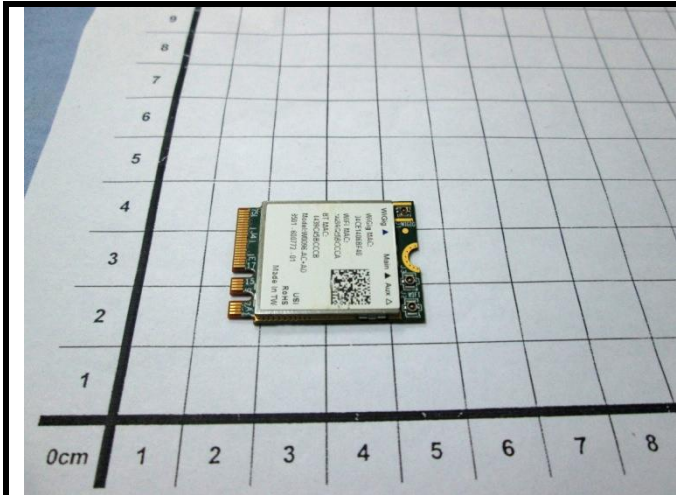

Appendix D. Photographs of EUT and Setup

FCC SAR Test Report

<Photographs of EUT>

EUT – Front View

EUT – Rear View

ANT-0 – Front View

ANT-0 – Rear View

ANT-1 – Front View

ANT-1 – Rear View

FCC SAR Test Report

<Photographs of SAR Setup>

Note: The separation distance between these two antennas is 3 cm.