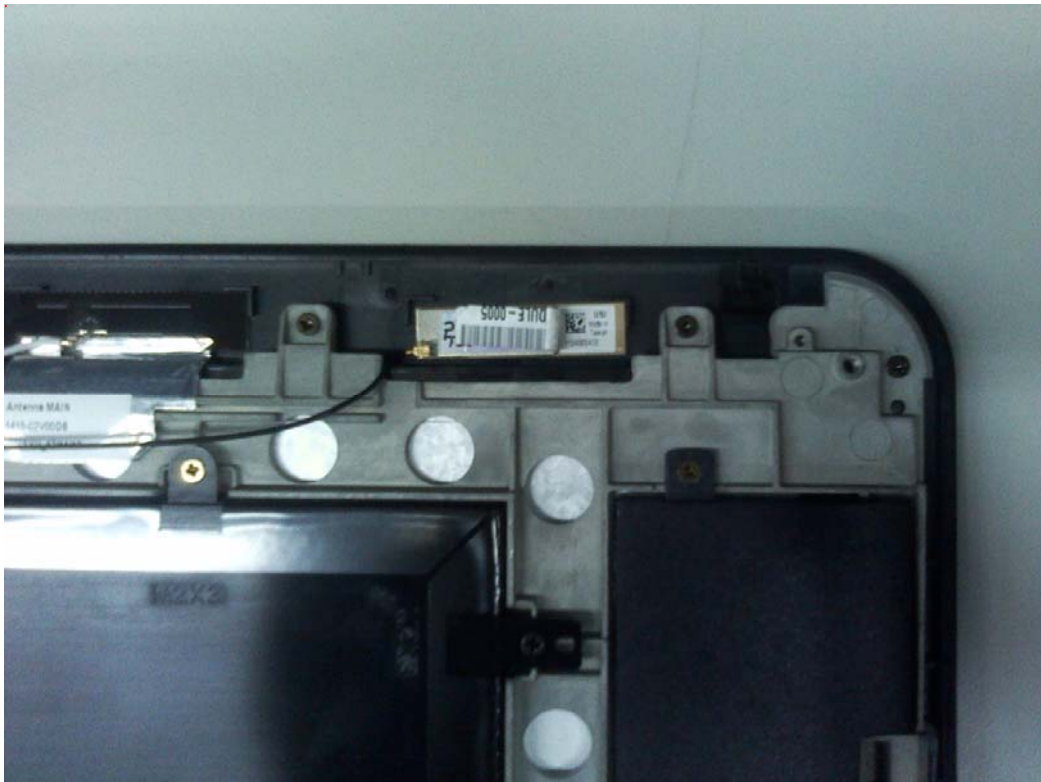

Host Internal

<Back View>

enna

WLAN+BT Aux

WLAN Main

WiGig antenna

WiGig module