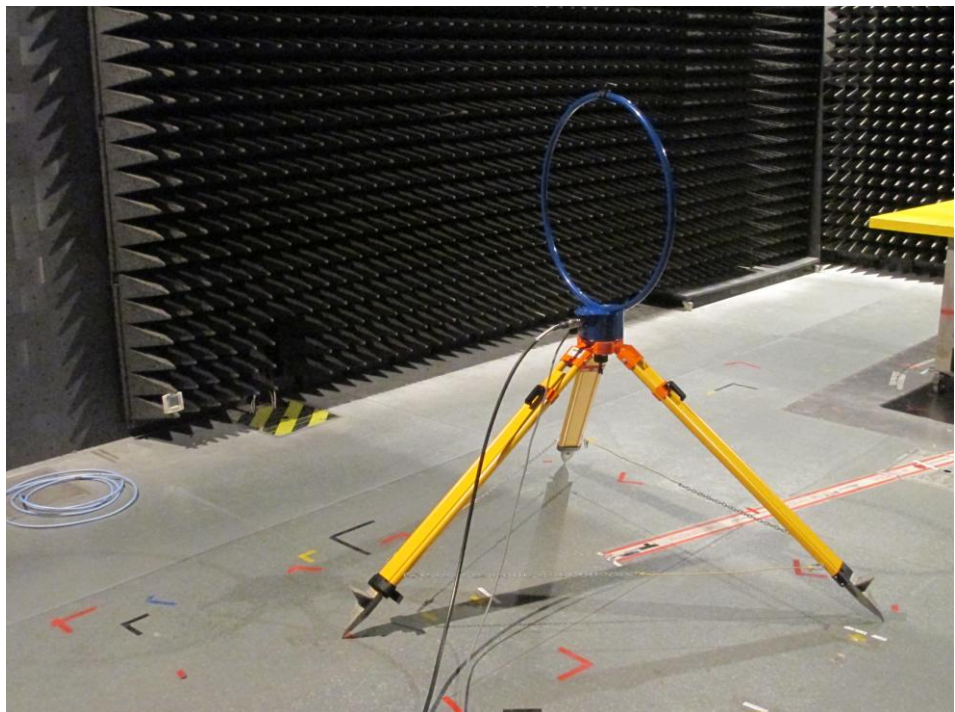

## **Appendix A. Test Photos**

## 1 Photographs of Radiated Emissions Test Configuration

For radiated emissions 9kHz~30MHz

FRONT VIEW

REAR VIEW

For radiated emissions 30MHz~1GHz  
Mode 2

**FRONT VIEW**

**REAR VIEW**

For radiated emissions above 1GHz