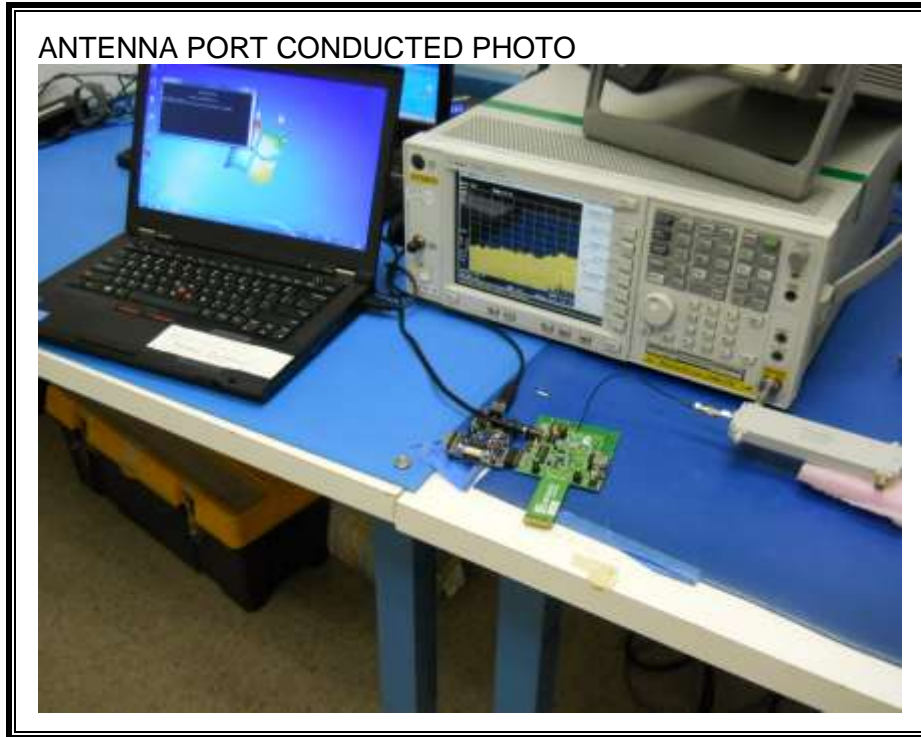

### ANTENNA PORT CONDUCTED RF MEASUREMENT SETUP

**RADIATED RF MEASUREMENT SETUP (BELOW 1 GHz)**

**RADIATED RF MEASUREMENT SETUP (ABOVE 1 GHz)**

**RADIATED RF MEASUREMENT SETUP FOR PORTABLE CONFIGURATION**

X-AXIS FRONT PHOTO

X-AXIS BACK PHOTO

Y-AXIS FRONT PHOTO

Y-AXIS BACK PHOTO

Z-AXIS FRONT PHOTO

Z-AXIS BACK PHOTO

**POWERLINE CONDUCTED EMISSIONS MEASUREMENT SETUP**

**EUT AC/DC adapter connected to LISN:**