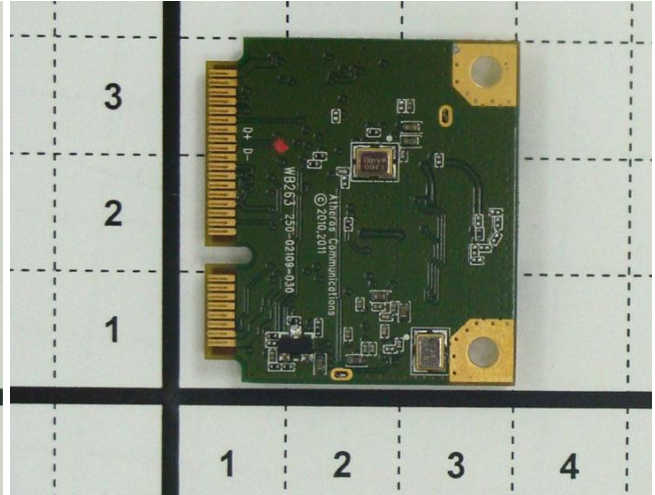

Appendix D. Product Photos

DUT: WLAN Module

Host: Tablet PC (Brand Name: HP slate 2 / Model Name: HSTNN-I06C)