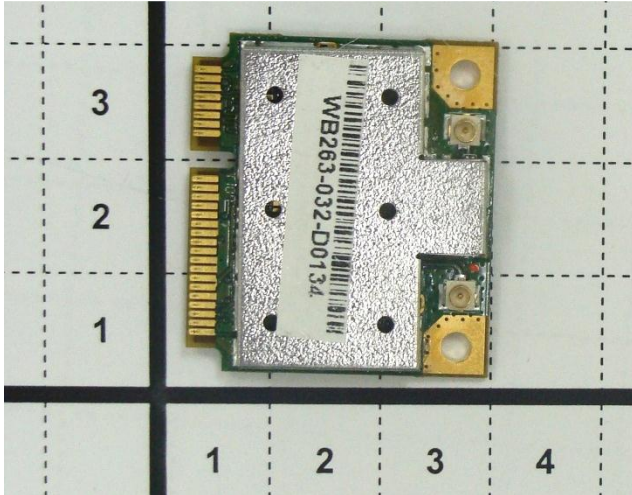

Appendix D. Product Photos

DUT: WLAN Module

Host: Tablet PC (Brand Name: HP slate 2 / Model Name: HSTNN-I06C)