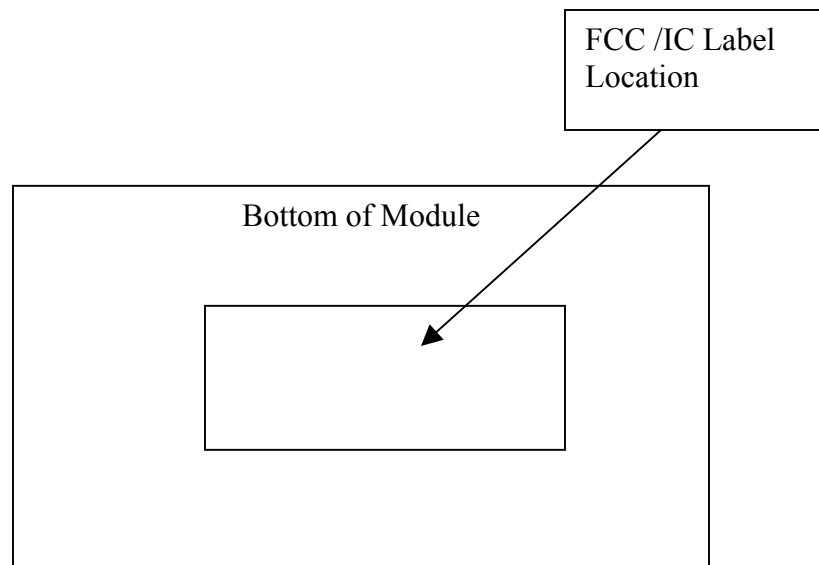

## PROPOSED FCC ID LABEL AND LOCATION

# **PROPOSED FCC ID LABEL FOR HOST DEVICE**

**ATHEROS COMMUNICATIONS, INC.**

**This device contains FCC ID: PPD-AR5BXB72-P**