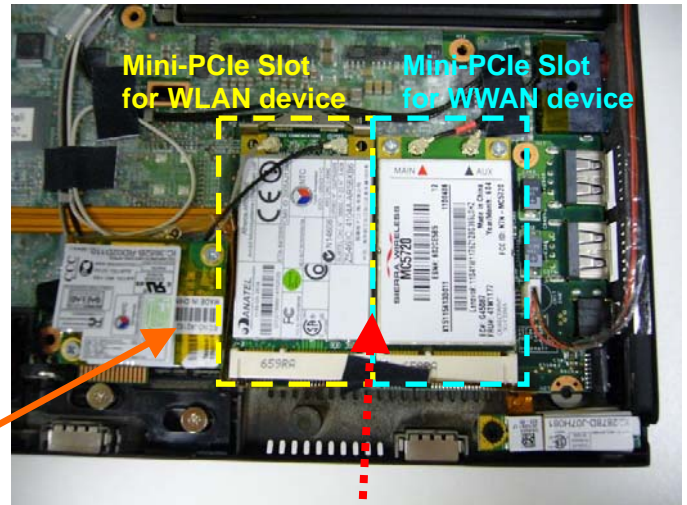

Host PC Information

ThinkPad X60/X61 Tablet Series

The certification label is stuck on the topside of the applying transmitter device, and the FCC ID and IC Certification Number are visible when the keyboard assembly is removed.

FCC ID & IC Cert. Number of Tablet digitizer function

FCC ID: PU5-X60T (or PU5-X61T)
 IC: 4182A-X60T (or 4182A-X61T)

FC
 FCC ID: PU5-X61T
 Canada IC: 4182A-X61T
 Contains Transmitter Module:
 FCC ID: MCLJ07H081
 Canada IC: 2878D-J07H081

FCC ID & IC Cert. Number of integrated Bluetooth transmitter module

▲ TX FCC ID or IC Certification number for an installed WWAN transmitter card located under customer removable Keyboard

▲ TX FCC ID and IC Certification number for an installed WLAN transmitter card located under customer removable Keyboard