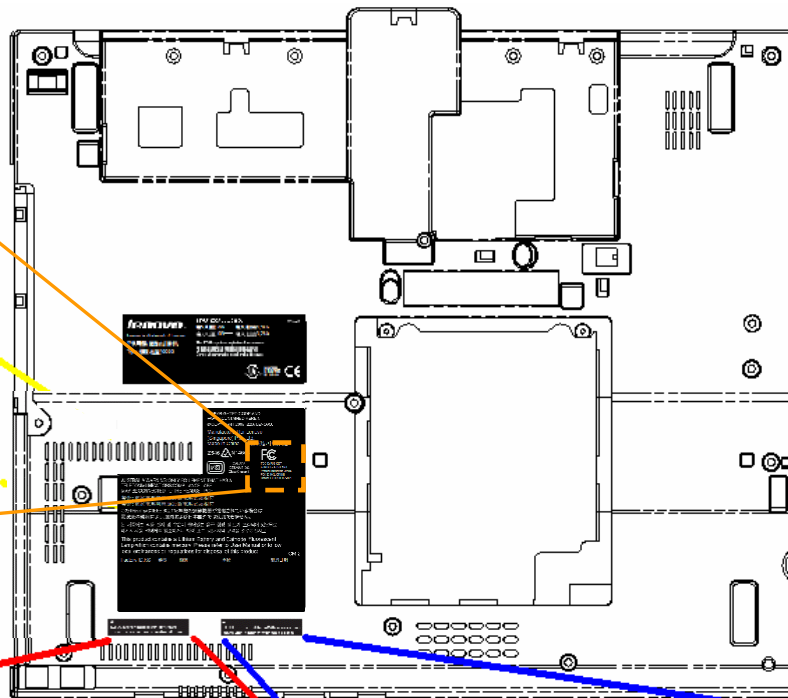

Host PC Information

ThinkPad X60/X61 Tablet Series

The certification label is stuck on the topside of the applying transmitter device, and the FCC ID and IC Certification Number are visible when the keyboard assembly is removed.

FCC ID & IC Cert. Number of Tablet digitizer function

FCC ID: PU5-X60T (or PU5-X61T)
 IC: 4182A-X60T (or 4182A-X61T)

FC
 FCC ID: PU5-X61T
 Canada IC: 4182A-X61T
 Contains Transmitter Module:
 FCC ID: MCLJ07H081
 Canada IC: 2878D-J07H081

FCC ID & IC Cert. Number of integrated Bluetooth transmitter module

▲ TX FCC ID or IC Certification number for an installed WWAN transmitter card located under customer removable Keyboard

▲ TX FCC ID and IC Certification number for an installed WLAN transmitter card located under customer removable Keyboard