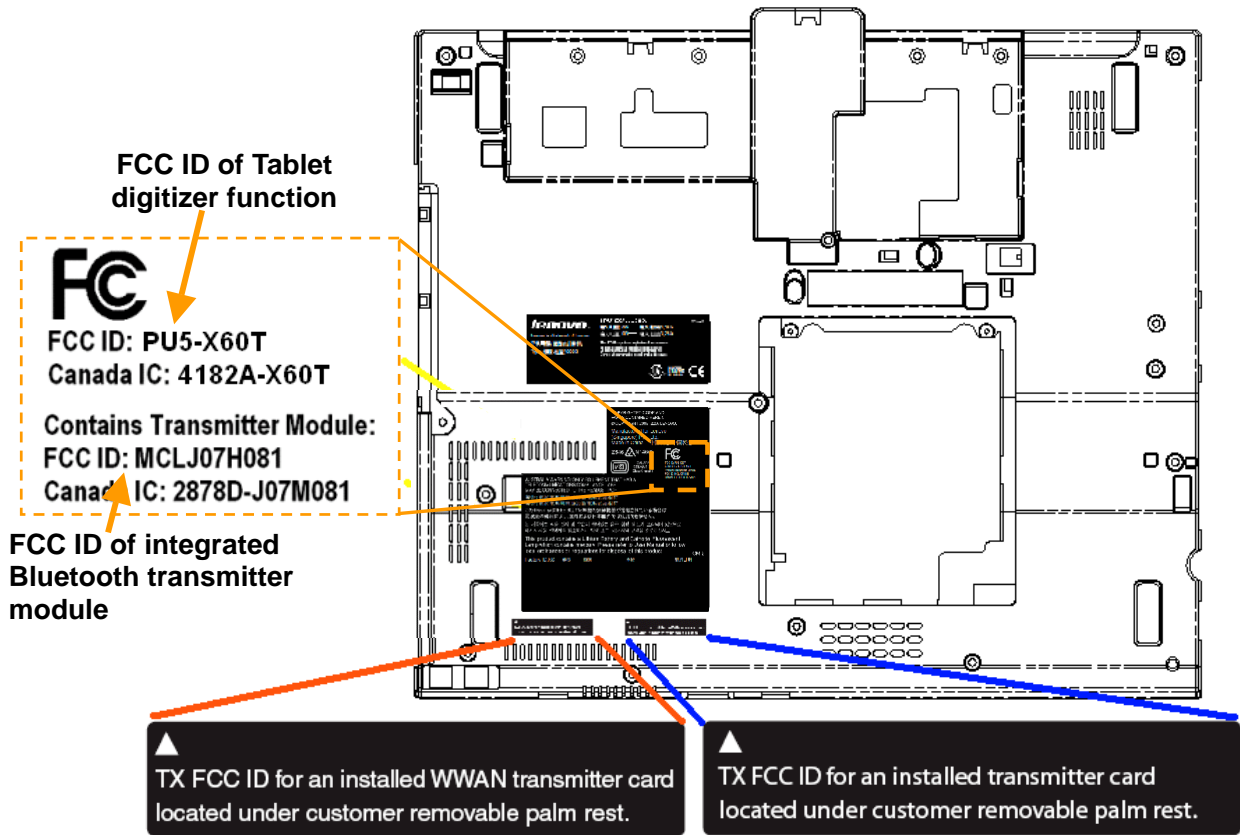

## Host PC Information, Lenovo ThinkPad X60T Series

The certification label is stuck on the top side of the applying transmitter device, and the FCC ID is visible when the palm rest assembly is removed.

▲ TX FCC ID for an installed WWAN transmitter card located under customer removable palm rest.

**User installable WWAN's label**  
 for FCC ID: N7N-MC5720  
 or FCC ID: N7NMC8755  
 or FCC ID: N7NMC8765

▲ TX FCC ID for an installed transmitter card located under customer removable palm rest.

**User installable WLAN's label**  
 for FCC ID: PPD-AR5BXB72-L  
 or other authorized WLAN module