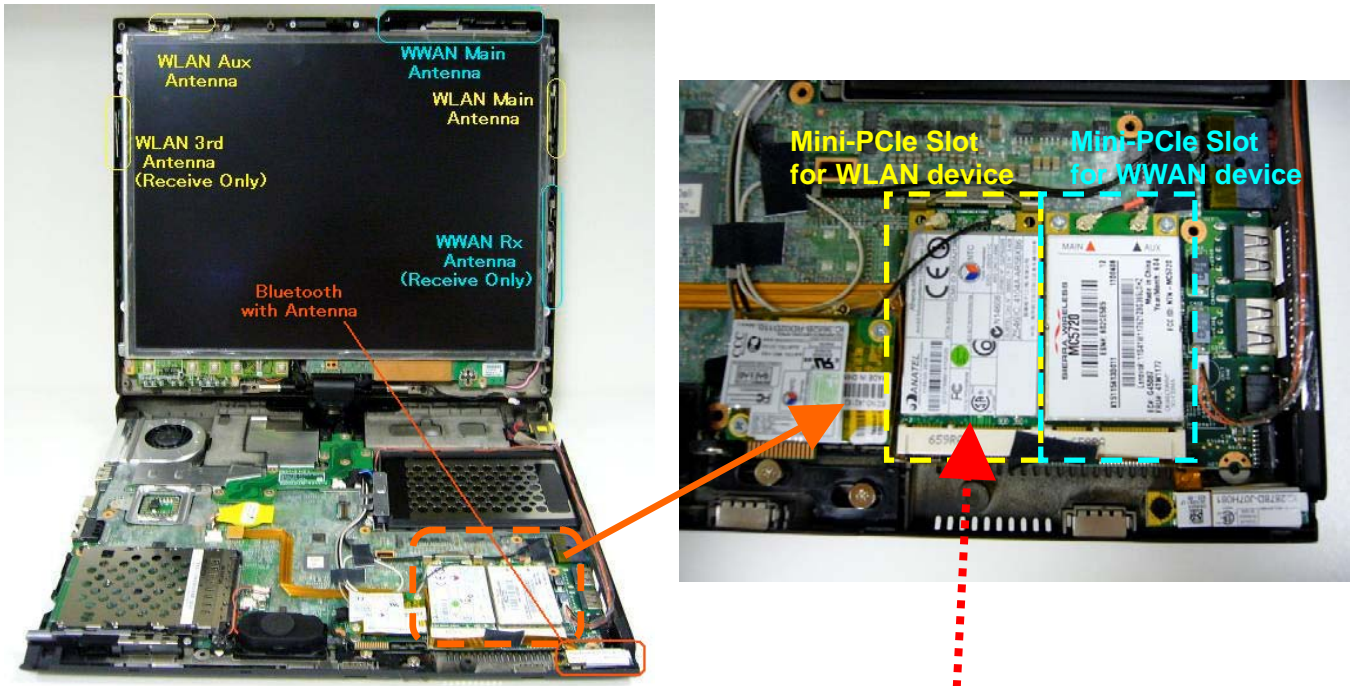

## Host PC Information, Lenovo ThinkPad X60T Series

The certification label is stuck on the top side of the applying transmitter device, and the FCC ID is visible when the palm rest assembly is removed.

▲ TX FCC ID for an installed WWAN transmitter card located under customer removable palm rest.

**User installable WWAN's label**  
 for FCC ID: N7N-MC5720  
 or FCC ID: N7NMC8755  
 or FCC ID: N7NMC8765

▲ TX FCC ID for an installed transmitter card located under customer removable palm rest.

**User installable WLAN's label**  
 for FCC ID: PPD-AR5BXB72-L  
 or other authorized WLAN module