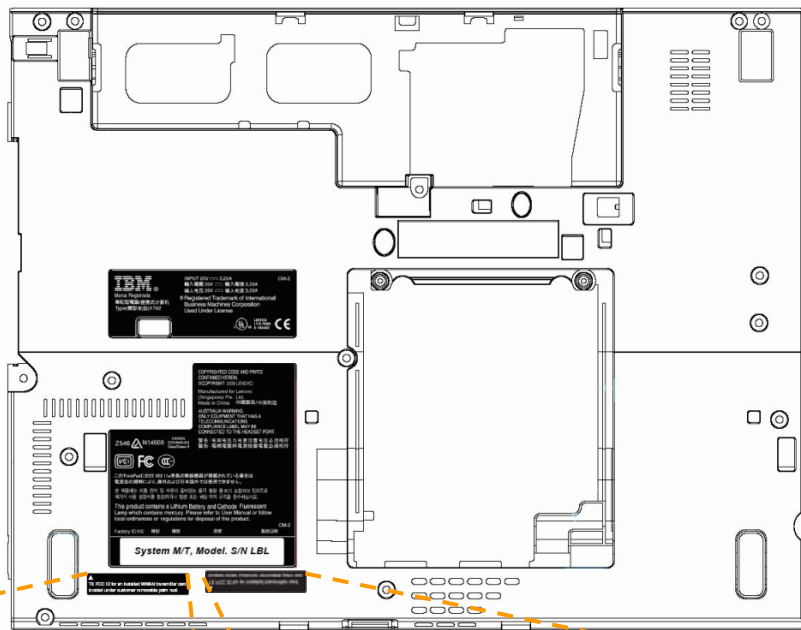

Host PC Information

Lenovo, ThinkPad T60 Series

PCI-express WWAN card slot

The certification label is stuck on the topside of the applying transmitter device, and the FCC ID is visible when the keyboard assembly is removed.

TX FCC ID for an installed WWAN transmitter card located under customer removable Keyboard

User installable WWAN's label

Host PC Information

Lenovo, ThinkPad R60 Series

The certification label is stuck on the top side of the applying transmitter device, and the FCC ID is visible when the keyboard assembly is removed.

User installable WWAN's label

▲ TX FCC ID for an installed transmitter card located under customer removable Keyboard

Host PC Labeling

Lenovo, ThinkPad X60 Series

The certification label is stuck on the top side of the applying transmitter device, and the FCC ID is visible when the keyboard assembly are removed.

PCI-express WWAN card slot

PC bottom side

▲ TX FCC ID for an installed WWAN transmitter card located under customer removable palm rest.

User installable WWAN's label

▲ TX FCC ID for an installed transmitter card located under customer removable palm rest.