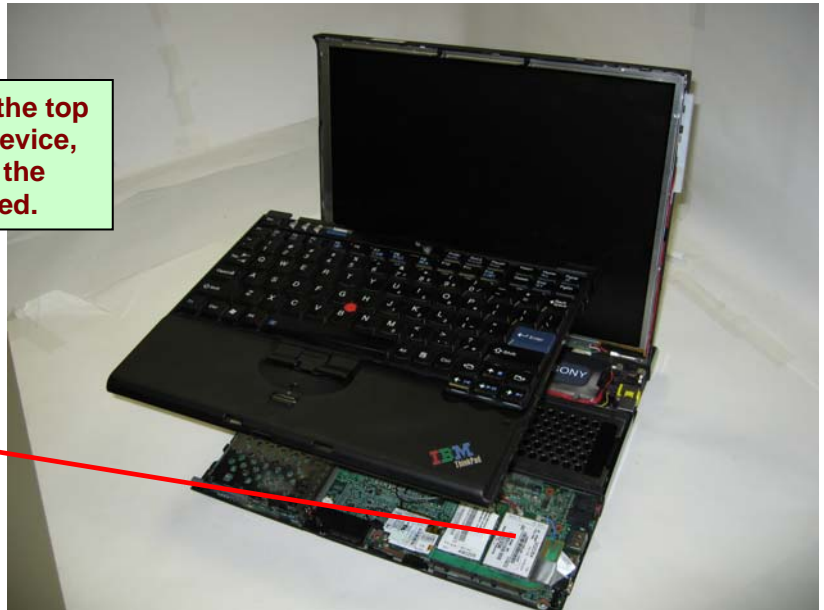

Host PC Labeling

Lenovo, ThinkPad X60 Series

The certification label is stuck on the top side of the applying transmitter device, and the FCC ID is visible when the keyboard assembly are removed.

▲ TX FCC ID for an installed WWAN transmitter card located under customer removable palm rest.

User installable WWAN's label

▲ TX FCC ID for an installed transmitter card located under customer removable palm rest.

User installable co-located WLAN's label for FCC ID: PPD-AR5BXB72-L