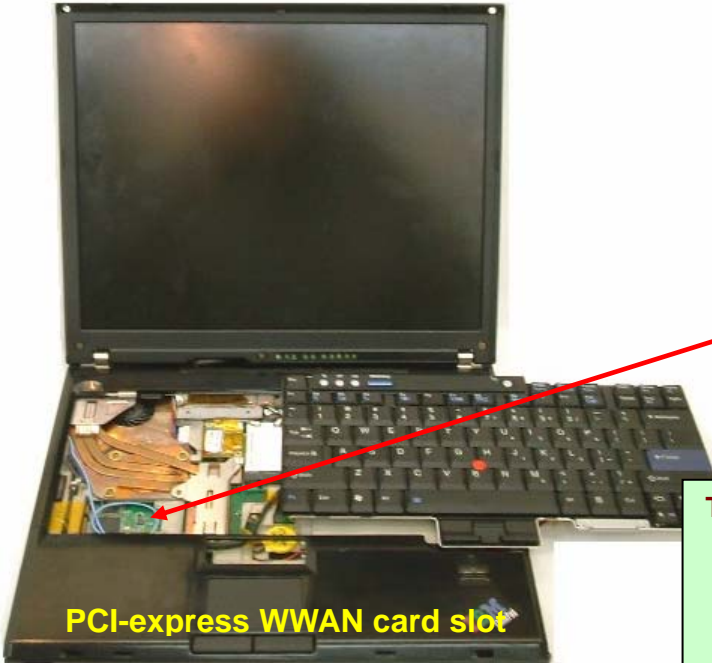

Host PC Information

Lenovo, ThinkPad T60 Series

PCI-express WWAN card slot

The certification label is stuck on the topside of the applying transmitter device, and the FCC ID is visible when the keyboard assembly is removed.

Contains Transmitter Module:
FCC ID: MCLJ07H081

FCC ID of co-located Bluetooth transmitter module

TX FCC ID for an installed transmitter card located under customer removable Keyboard

User installable co-located WLAN's label for FCC ID: PPD-AR5BXB72-L

TX FCC ID for an installed WWAN transmitter card located under customer removable Keyboard

User installable WWAN's label

Host PC Information

Lenovo, ThinkPad R60 Series

The certification label is stuck on the top side of the applying transmitter device, and the FCC ID is visible when the keyboard assembly is removed.

User installable WWAN's label

▲ TX FCC ID for an installed transmitter card located under customer removable Keyboard

Host PC Labeling

Lenovo, ThinkPad X60 Series

The certification label is stuck on the top side of the applying transmitter device, and the FCC ID is visible when the keyboard assembly are removed.