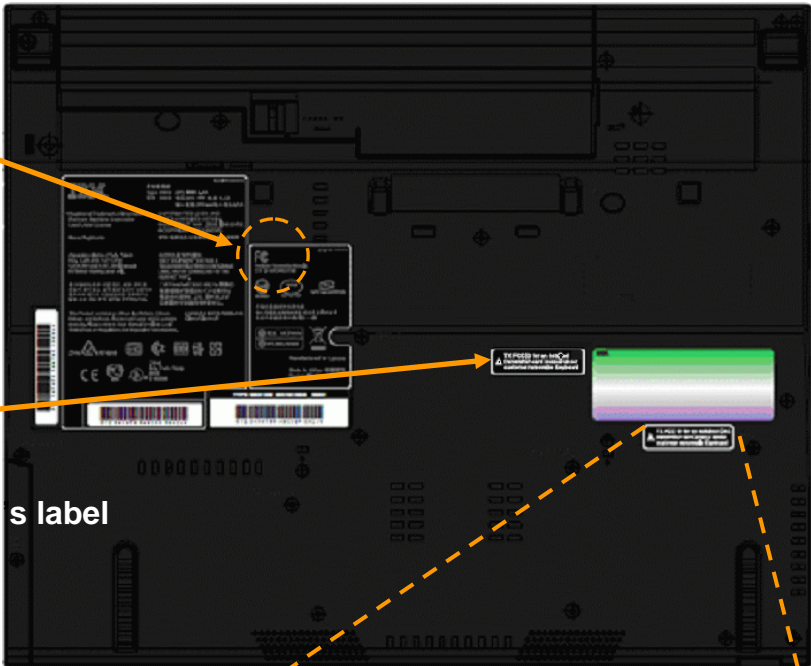

Host PC Information

Lenovo, ThinkPad T60 Series

PCI-express WWAN card slot

The certification label is stuck on the topside of the applying transmitter device, and the FCC ID is visible when the keyboard assembly is removed.

Contains Transmitter Module:
FCC ID: MCLJ07H081

FCC ID of co-located Bluetooth transmitter module

TX FCC ID for an installed transmitter card located under customer removable Keyboard

User installable co-located WLAN's label for FCC ID: PPD-AR5BXB72-L

TX FCC ID for an installed WWAN transmitter card located under customer removable Keyboard

User installable WWAN's label

Host PC Information

Lenovo, ThinkPad R60 Series

The certification label is stuck on the top side of the applying transmitter device, and the FCC ID is visible when the keyboard assembly is removed.

User installable WWAN's label

▲ TX FCC ID for an installed transmitter card located under customer removable Keyboard

Host PC Labeling

Lenovo, ThinkPad X60 Series

The certification label is stuck on the top side of the applying transmitter device, and the FCC ID is visible when the keyboard assembly are removed.