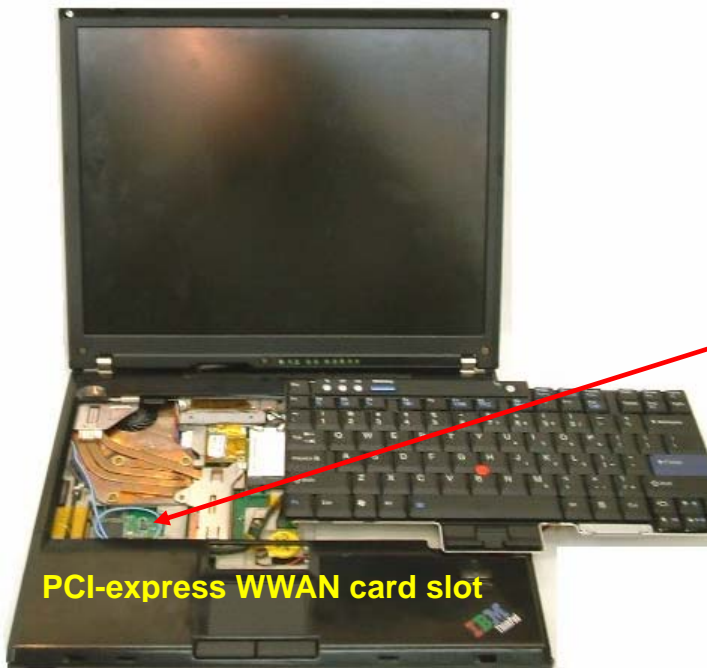

Host PC Information

Lenovo, ThinkPad T60 Series

PCI-express WWAN card slot

The certification label is stuck on the topside of the applying transmitter device, and the FCC ID is visible when the keyboard assembly is removed.

Contains Transmitter Module:
FCC ID: MCLJ07H081

FCC ID of co-located Bluetooth transmitter module

TX FCC ID for an installed transmitter card located under customer removable Keyboard

User installable co-located WLAN's label for FCC ID: PPD-AR5BXB72-L

TX FCC ID for an installed WWAN transmitter card located under customer removable Keyboard

User installable WWAN's label

Host PC Information

Lenovo, ThinkPad R60 Series

The certification label is stuck on the top side of the applying transmitter device, and the FCC ID is visible when the keyboard assembly is removed.

User installable WWAN's label

▲ TX FCC ID for an installed transmitter card located under customer removable Keyboard

Host PC Labeling

Lenovo, ThinkPad X60 Series

The certification label is stuck on the top side of the applying transmitter device, and the FCC ID is visible when the keyboard assembly are removed.