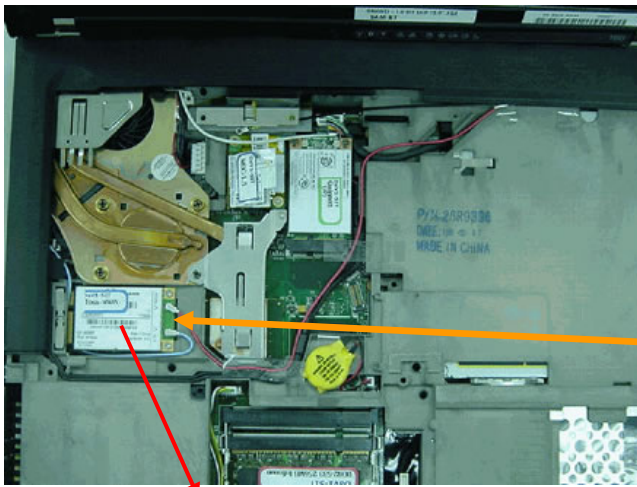

User installable WWAN's label

▲ TX FCC ID for an installed transmitter card located under customer removable Keyboard

Host PC Labeling

Lenovo, ThinkPad X60 Series

The certification label is stuck on the top side of the applying transmitter device, and the FCC ID is visible when the keyboard assembly are removed.

User installable co-located WLAN's label for FCC ID: PPD-AR5BXB72-L

Host PC Information

Lenovo, ThinkPad Z61t Series

User installable WWAN's label

▲ TX FCC ID for an installed WWAN transmitter card located under customer removable Keyboard

User installable co-located WLAN's label for FCC ID: PPD-AR5BXB72-L

▼ TX FCC ID for an installed Transmitter Card located under customer removable keyboard.

FC
Contains Transmitter Module:
FCC ID: MCLJ07H081
FCC ID of integrated Bluetooth transmitter module

PC bottom side view

Host PC Information

Lenovo, ThinkPad Z61m Series

The certification label is stuck on the top side of the applying transmitter device, and the FCC ID is visible when the keyboard assembly is removed.