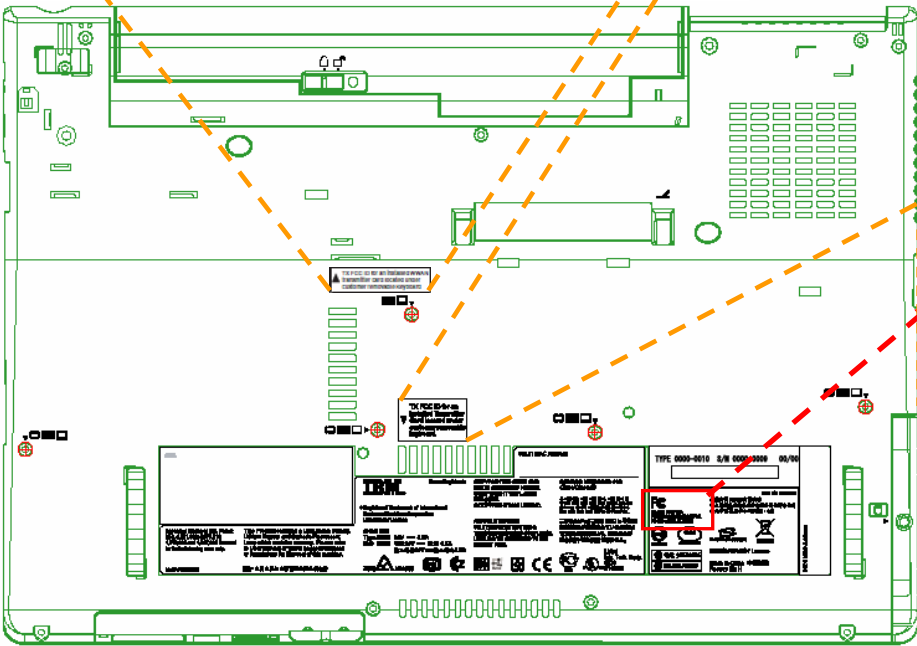

PCI-express WWAN card slot

PC bottom side

▲ TX FCC ID for an installed WWAN transmitter card located under customer removable palm rest.

User installable WWAN's label

▲ TX FCC ID for an installed transmitter card located under customer removable palm rest.

User installable co-located WLAN's label for FCC ID: PPD-AR5BXB72-L

Host PC Information

Lenovo, ThinkPad Z61t Series

User installable WWAN's label

▲ TX FCC ID for an installed WWAN transmitter card located under customer removable Keyboard

User installable co-located WLAN's label for FCC ID: PPD-AR5BXB72-L

▼ TX FCC ID for an installed Transmitter Card located under customer removable keyboard.

FC
Contains Transmitter Module:
FCC ID: MCLJ07H081
FCC ID of integrated Bluetooth transmitter module

PC bottom side view

Host PC Information

Lenovo, ThinkPad Z61m Series

The certification label is stuck on the top side of the applying transmitter device, and the FCC ID is visible when the keyboard assembly is removed.