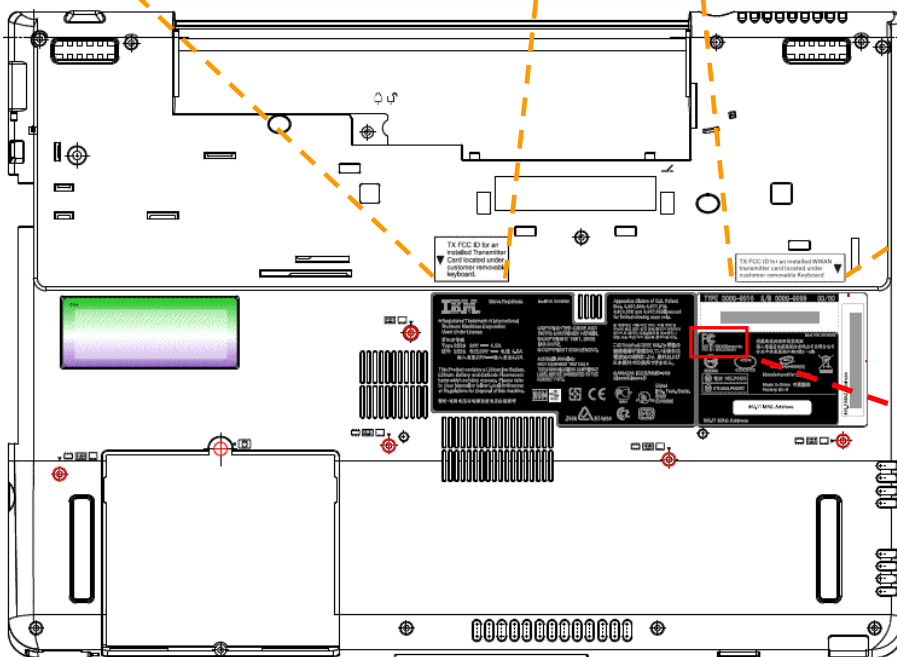

FCC ID of integrated Bluetooth transmitter module

Contains Transmitter Module:
FCC ID: MCLJ07H081

PC bottom side view