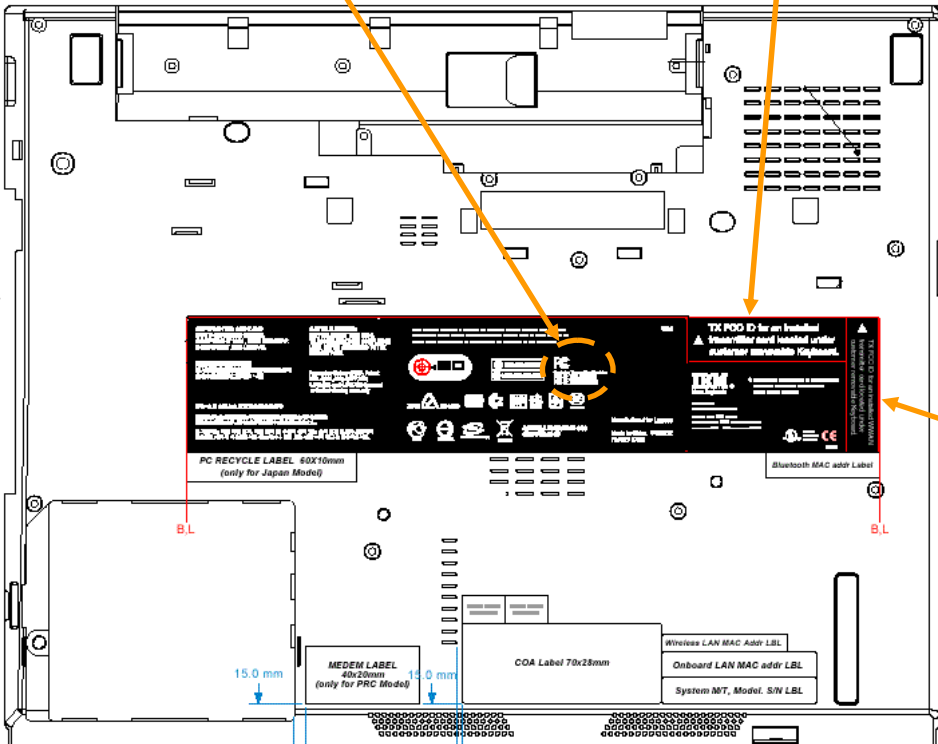

Host PC Information

Lenovo, ThinkPad T60 Series

PCI-express WWAN card slot

The certification label is stuck on the topside of the applying transmitter device, and the FCC ID is visible when the keyboard assembly is removed.

Contains Transmitter Module:
FCC ID: MCLJ07H081

FCC ID of co-located Bluetooth transmitter module

TX FCC ID for an installed transmitter card located under customer removable Keyboard

User installable co-located WLAN's label for FCC ID: PPD-AR5BXB72-L

TX FCC ID for an installed WWAN transmitter card located under customer removable Keyboard

User installable WWAN's label

Host PC Information

Lenovo, ThinkPad R60 Series

The certification label is stuck on the top side of the applying transmitter device, and the FCC ID is visible when the keyboard assembly is removed.

User installable WWAN's label

▲ TX FCC ID for an installed transmitter card located under customer removable Keyboard

Host PC Labeling

Lenovo, ThinkPad X60 Series

The certification label is stuck on the top side of the applying transmitter device, and the FCC ID is visible when the keyboard assembly are removed.