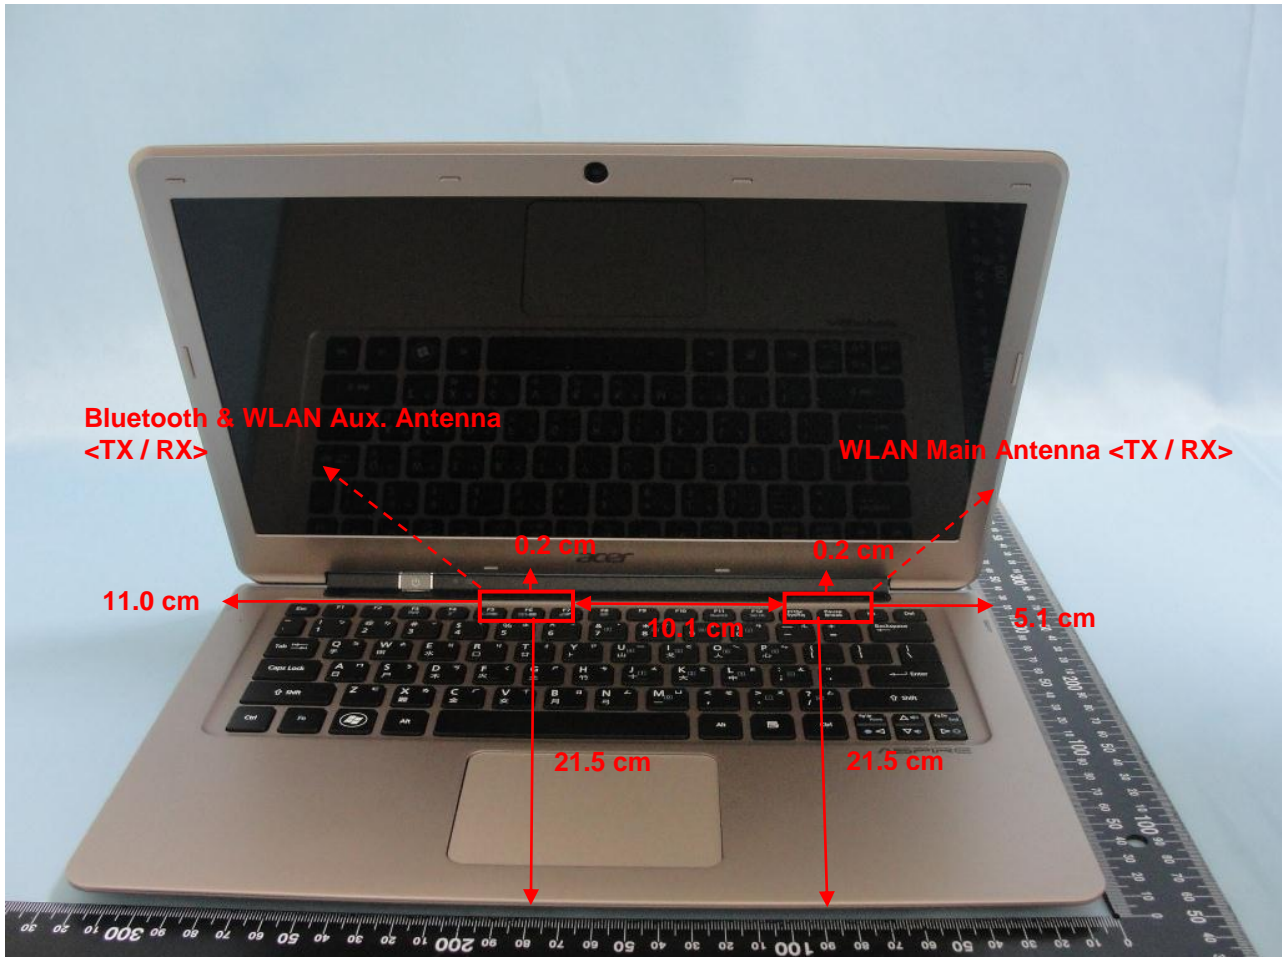

Brand Name: Qualcomm Atheros / Model Name: AR5BMD22

Antenna location	Length	Width
WLAN Main Antenna <Tx / Rx>	3.0 cm	0.9 cm
Bluetooth & WLAN Aux. Antenna <Tx / Rx>	3.0 cm	0.9 cm