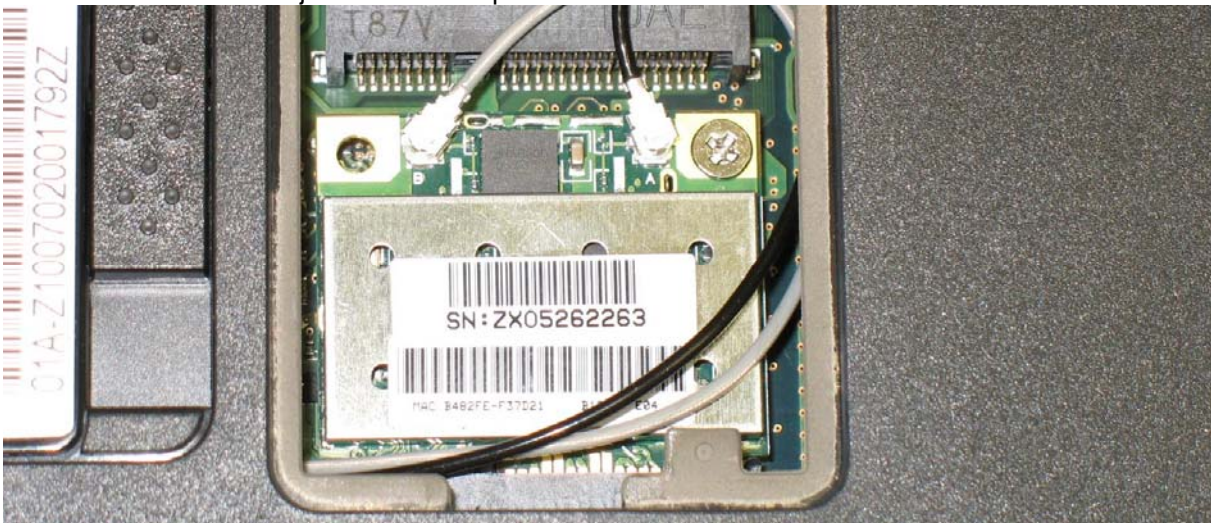

APPENDIX A1 TEST SAMPLE PHOTOGRAPHS

T580 / TH550 Host - Conventional Laptop Configuration

T580 / TH550 Host - Tablet Configuration

APPENDIX A2 TEST SAMPLE PHOTOGRAPHS

Model: AR5BHB92 – WLAN Module
Front

Back

APPENDIX A3 TEST SAMPLE PHOTOGRAPHS

Battery 1

Battery 2

AR5BHB92 inside the Fujitsu Tablet Computer

APPENDIX A4 TEST SETUP PHOTOGRAPHS

Tablet Position

APPENDIX A5 TEST SETUP PHOTOGRAPHS

Edge On Position (primary portrait)