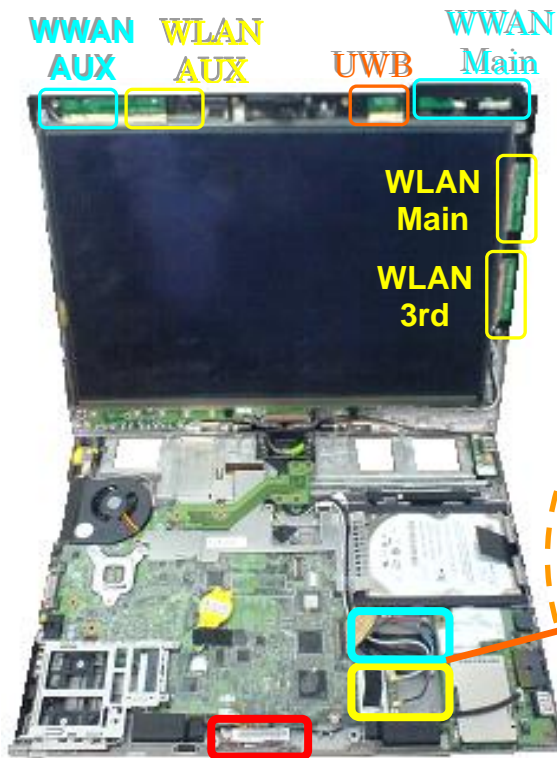

## Host PC Information

Bluetooth with Antenna

The certification label is stuck on the topside of the applying transmitter device, and the FCC ID and IC Certification Number are viewable when the keyboard assembly is removed.

FCC ID & IC Cert. Number of Tablet digitizer function

**FC**  
 FCC ID: PU5- X200T  
 Canada IC: 4182A- X200T

Contains Transmitter Module:  
 FCC ID: V4EUWB3480MPE  
 FCC ID: QDS-BRCM1033  
 Canada IC: 4324A-BRCM1033

FCC ID & IC Cert. Number of integrated Bluetooth & UWB transmitter module

▲ TX FCC ID and IC Certification number for an installed WWAN transmitter card located under customer removable Keyboard

User installable WWAN's label

▲ TX FCC ID and IC Certification number for an installed WLAN transmitter card located under customer removable Keyboard

User installable WLAN's label