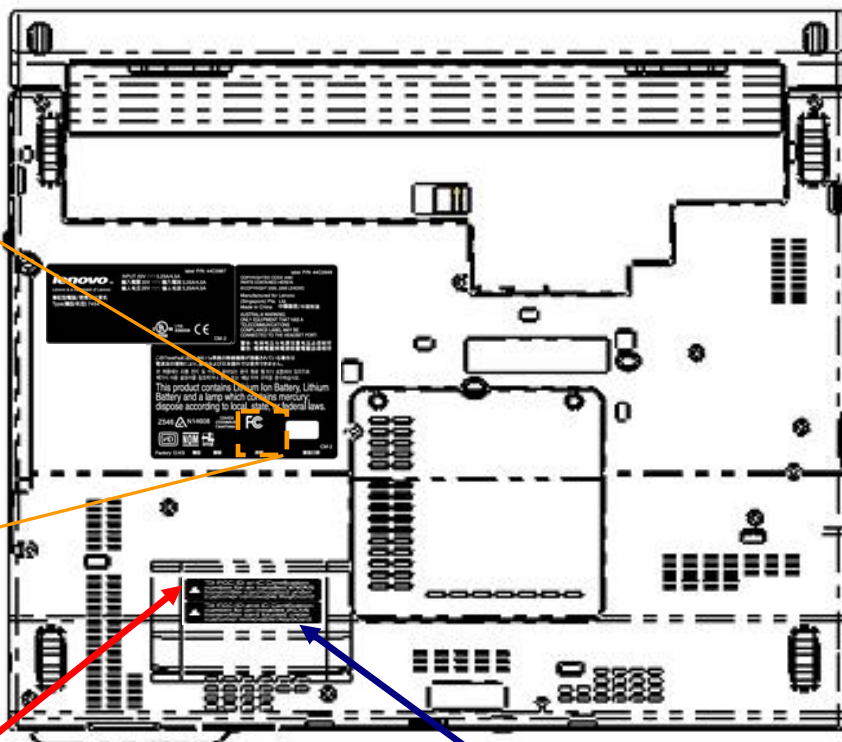

## Host PC Information

Bluetooth with Antenna

The certification label is stuck on the topside of the applying transmitter device, and the FCC ID and IC Certification Number are viewable when the keyboard assembly is removed.

FCC ID & IC Cert. Number of Tablet digitizer function

**FC**  
 FCC ID: PU5- X200T  
 Canada IC: 4182A- X200T

Contains Transmitter Module:  
 FCC ID: V4EUWB3480MPE  
 FCC ID: QDS-BRCM1033  
 Canada IC: 4324A-BRCM1033

FCC ID & IC Cert. Number of integrated Bluetooth & UWB transmitter module

▲ TX FCC ID and IC Certification number for an installed WWAN transmitter card located under customer removable Keyboard

User installable WWAN's label

▲ TX FCC ID and IC Certification number for an installed WLAN transmitter card located under customer removable Keyboard

User installable WLAN's label