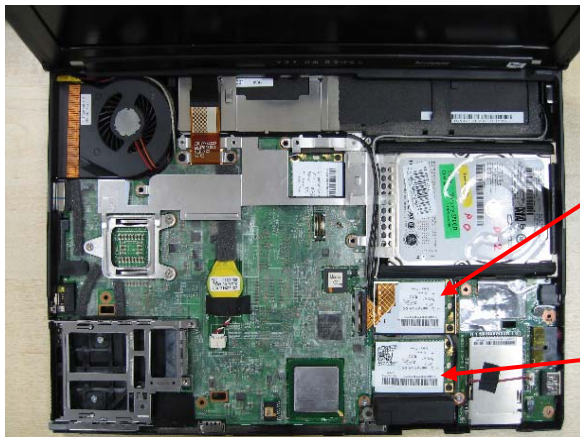

6. ThinkPad 12.1 inch widescreen model (X200/X200s)

PCI-express WWAN card slot

PCI-express WLAN card slot

The certification label is stuck on the topside of the applying transmitter device, and the FCC ID and IC Certification Number are visible when the keyboard assembly is removed.

Pre-installed Bluetooth and UWB transmitters' label

FC
Contains Transmitter Module:
FCC ID: HJY-LBUA0ZZKB1
FCC ID: QDS-BRCM1033
Canada IC:4324A-BRCM1033

User installable WWAN's label

▲ TX FCC ID or IC Certification number for an installed WWAN transmitter card located under customer removable Keyboard

User installable WLAN's label

▲ TX FCC ID and IC Certification number for an installed WLAN transmitter card located under customer removable Keyboard