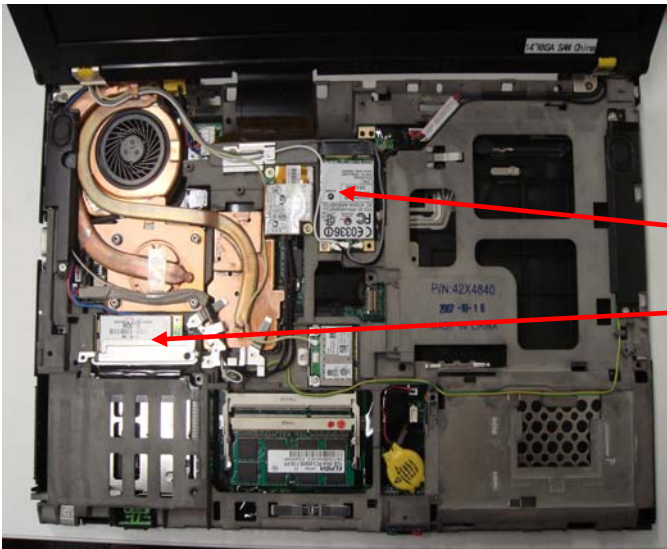

The certification label is stuck on the topside of the applying transmitter device, and the FCC ID and IC Certification Number are visible when the keyboard assembly is removed

Pre-installed Bluetooth transmitters' label

Contains Transmitter Module:
FCC ID: QDS-BRCM1033
Canada IC:4324A-BRCM1033

User installable WLAN's label

TX FCC ID and IC Certification number for an installed WLAN transmitter card located under customer removable Keyboard

3. ThinkPad 15.4 inch widescreen model (SL500)

Pre-installed Bluetooth transmitters' label

Contains Transmitter Module:
 FCC ID: QDS-BRCM1033
 Canada IC:4324A-BRCM1033

User installable WWAN label

TX FCC ID and IC Certification number for an installed transmitter card are located under customer removable palm rest or access panel

PCI-express WLAN card slot

PCI-express WWAN card slot

The certification label is affixed on the topside of the applying transmitter device, and the FCC ID and IC Certification Number are visible when the keyboard assembly is removed.