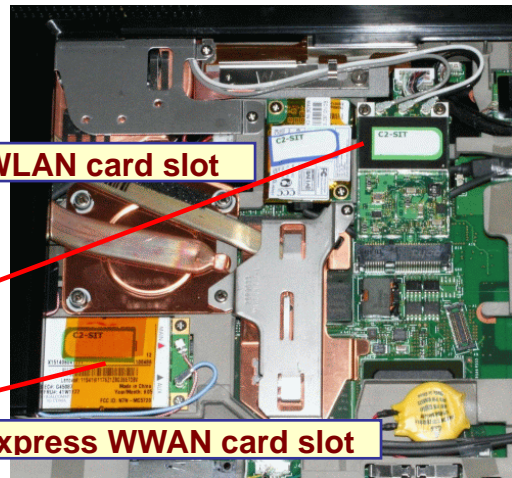

Host PC Information

1. ThinkPad 15.4 inch widescreen model (T500/W500)

PCI-express WLAN card slot

PCI-express WWAN card slot

The certification label is affixed on the topside of the applying transmitter device, and the FCC ID and IC Certification Number are visible when the keyboard assembly is removed.

Pre-installed Bluetooth and UWB transmitters' label

Contains Transmitter Module:
FCC ID: HJY-LBUA0ZZKB1
FCC ID: QDS-BRCM1033
Canada IC:4324A-BRCM1033

User installable WLAN's label

TX FCC ID and IC Certification number for an installed WLAN transmitter card located under customer removable Keyboard

The certification label is stuck on the topside of the applying transmitter device, and the FCC ID and IC Certification Number are visible when the keyboard assembly is removed

Pre-installed Bluetooth transmitters' label

PCI-express WLAN card slot

PCI-express WWAN card slot

The certification label is affixed on the topside of the applying transmitter device, and the FCC ID and IC Certification Number are visible when the keyboard assembly is removed.