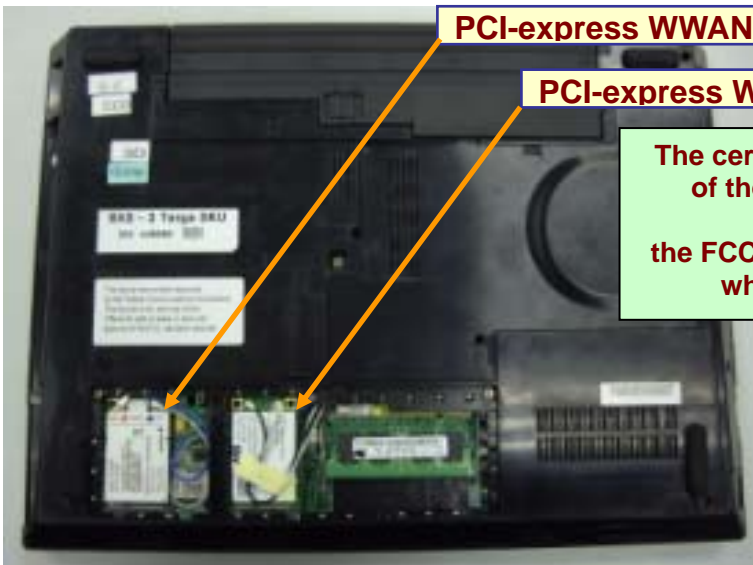

5. ThinkPad 14.1 inch widescreen model (SL400)