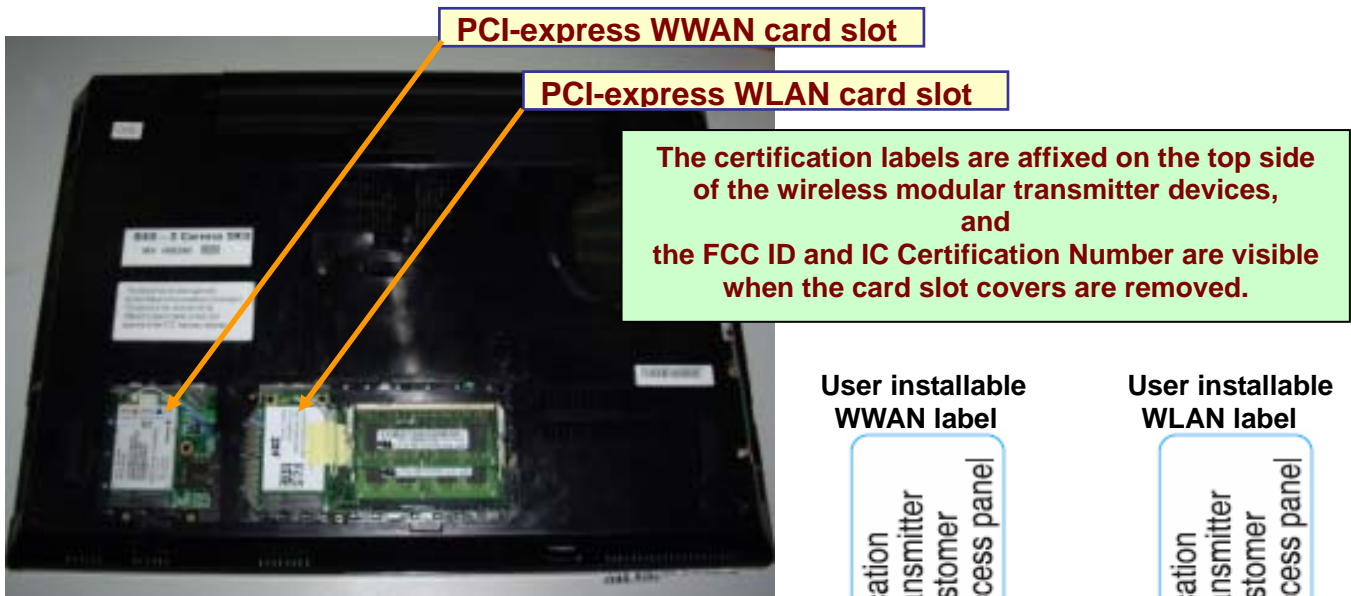

3. ThinkPad 15.4 inch widescreen model (SL500)