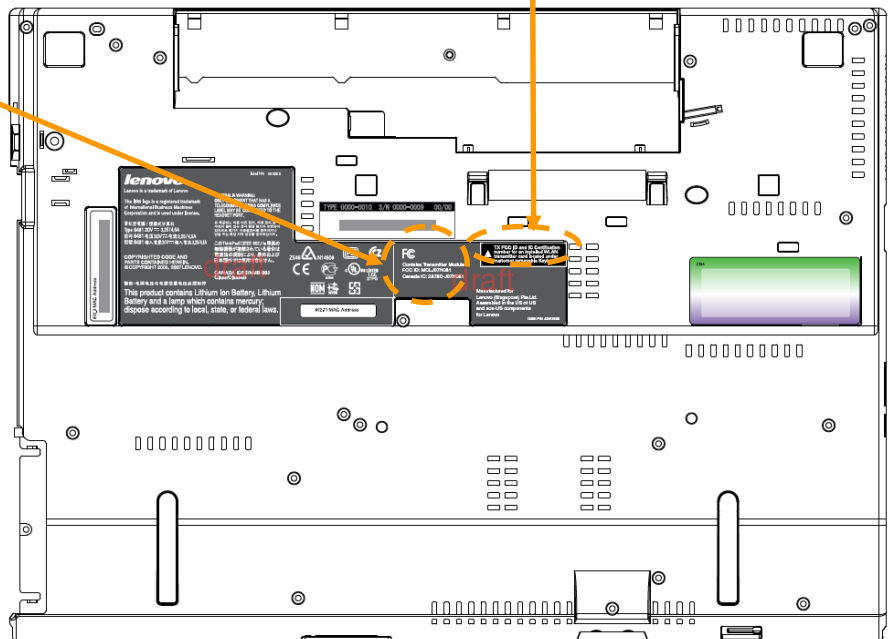

Host PC Information

1. ThinkPad 15.4 inch widescreen model (T500/W500)

PCI-express WLAN card slot

PCI-express WWAN card slot

The certification label is affixed on the topside of the applying transmitter device, and the FCC ID and IC Certification Number are visible when the keyboard assembly is removed.

Pre-installed Bluetooth and UWB transmitters' label

Contains Transmitter Module:
FCC ID: HJY-LBUA0ZZKB1
FCC ID: QDS-BRCM1033
Canada IC:4324A-BRCM1033

User installable WLAN's label

TX FCC ID and IC Certification number for an installed WLAN transmitter card located under customer removable Keyboard

The certification label is stuck on the topside of the applying transmitter device, and the FCC ID and IC Certification Number are visible when the keyboard assembly is removed

Pre-installed Bluetooth transmitters' label

Contains Transmitter Module:
FCC ID: QDS-BRCM1033
Canada IC:4324A-BRCM1033

User installable WLAN's label

TX FCC ID and IC Certification number for an installed WLAN transmitter card located under customer removable Keyboard