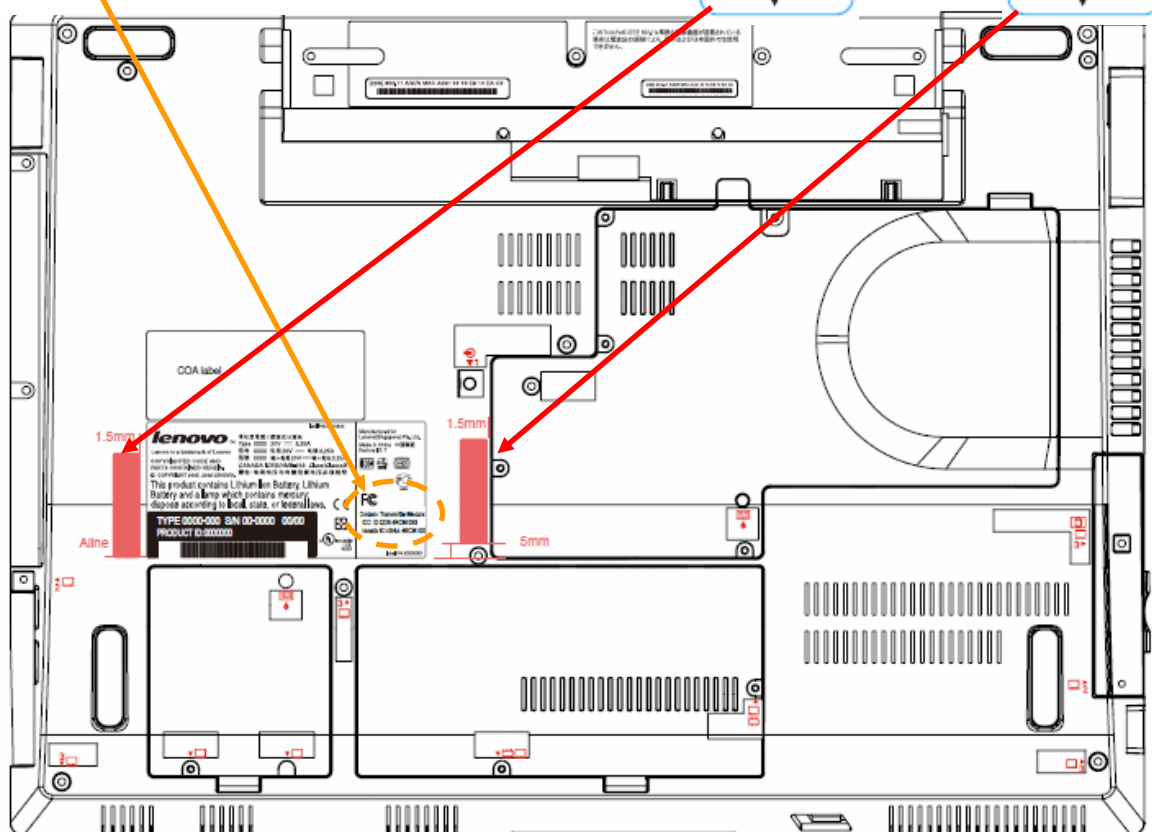

Contains Transmitter Module:
FCC ID: QDS-BRCM1033
Canada IC:4324A-BRCM1033

User installable WLAN's label

TX FCC ID and IC Certification number for an installed WLAN transmitter card located under customer removable Keyboard

3. ThinkPad 15.4 inch widescreen model (SL500)

Pre-installed Bluetooth transmitters' label

Contains Transmitter Module:
 FCC ID: QDS-BRCM1033
 Canada IC:4324A-BRCM1033

User installable WWAN label

TX FCC ID and IC Certification number for an installed transmitter card are located under customer removable palm rest or access panel

User installable WLAN label

TX FCC ID and IC Certification number for an installed transmitter card are located under customer removable palm rest or access panel

4. ThinkPad 14.1 inch widescreen model (T400/R400)

PCI-express WLAN card slot

PCI-express WWAN card slot

The certification label is affixed on the topside of the applying transmitter device, and the FCC ID and IC Certification Number are visible when the keyboard assembly is removed.