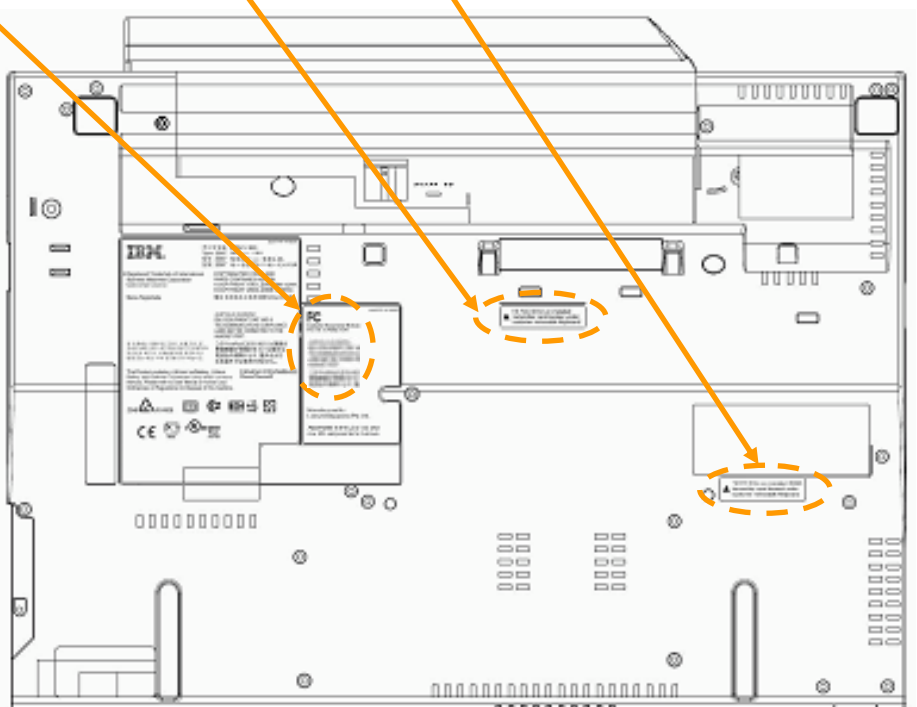

Host PC Information

1. ThinkPad 15.4 inch widescreen model (T500/W500)

PCI-express WLAN card slot

PCI-express WWAN card slot

The certification label is affixed on the topside of the applying transmitter device, and the FCC ID and IC Certification Number are visible when the keyboard assembly is removed.

Pre-installed Bluetooth and UWB transmitters' label

Contains Transmitter Module:
FCC ID: HJY-LBUA0ZZKB1
FCC ID: QDS-BRCM1033
Canada IC:4324A-BRCM1033

User installable WLAN's label

TX FCC ID and IC Certification number for an installed WLAN transmitter card located under customer removable Keyboard

User installable WWAN's label

TX FCC ID and IC Certification number for an installed WWAN transmitter card located under customer removable Keyboard

2. ThinkPad 15.4 inch widescreen model (R500)

PCI-express WLAN card slot

The certification label is stuck on the topside of the applying transmitter device, and the FCC ID and IC Certification Number are visible when the keyboard assembly is removed

Pre-installed Bluetooth transmitters' label