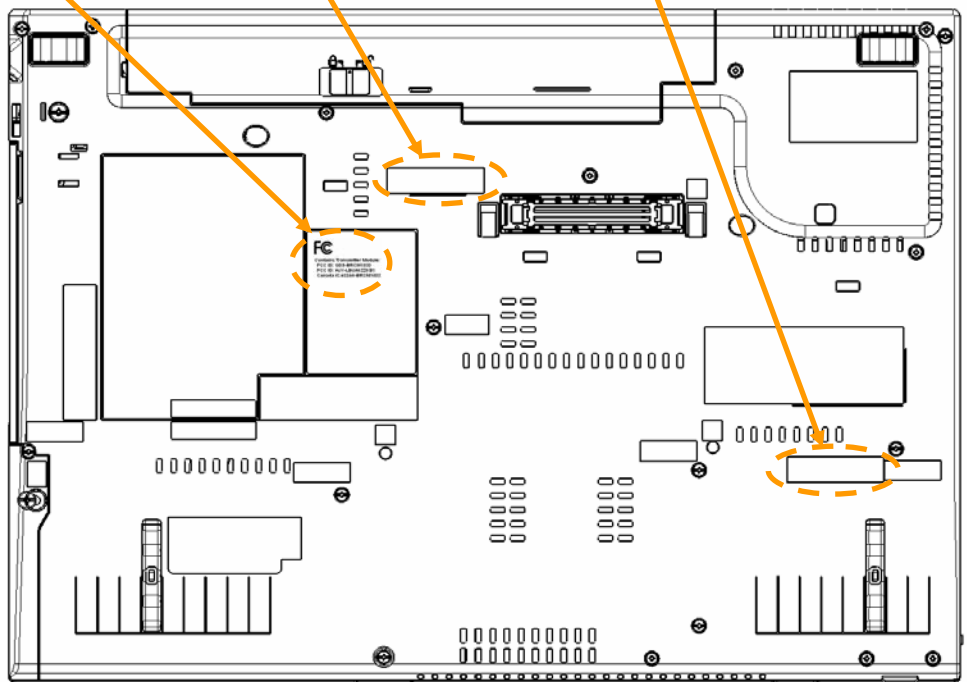

User installable WLAN label

TX FCC ID and IC Certification number for an installed transmitter card are located under customer removable palm rest or access panel

4. ThinkPad 14.1 inch widescreen model (T400/R400)

PCI-express WLAN card slot

PCI-express WWAN card slot

The certification label is affixed on the topside of the applying transmitter device, and the FCC ID and IC Certification Number are visible when the keyboard assembly is removed.

Pre-installed Bluetooth and UWB transmitters' label

Contains Transmitter Module:
 FCC ID: HJY-LBUA0ZZKB1
 FCC ID: QDS-BRCM1033
 Canada IC:4324A-BRCM1033

User installable WLAN's label
 ▲ TX FCC ID and IC Certification number for an installed WLAN transmitter card located under customer removable Keyboard

User installable WWAN's label
 ▲ TX FCC ID and IC Certification number for an installed WWAN transmitter card located under customer removable Keyboard

5. ThinkPad 14.1 inch widescreen model (SL400)

The certification labels are affixed on the top side of the wireless modular transmitter devices, and the FCC ID and IC Certification Number are visible when the card slot covers are removed.