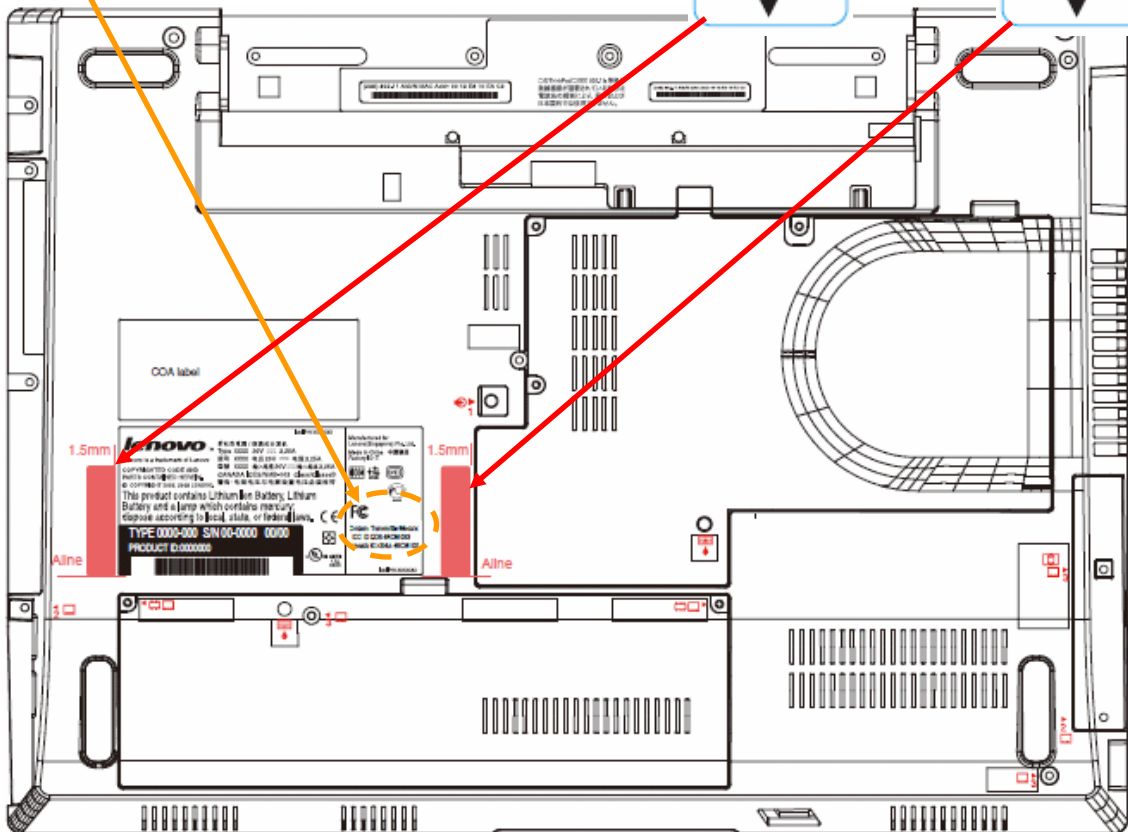

PCI-express WLAN card slot

PCI-express WWAN card slot

The certification label is affixed on the topside of the applying transmitter device, and the FCC ID and IC Certification Number are visible when the keyboard assembly is removed.

User installable WWAN's label
 ▲ TX FCC ID and IC Certification number for an installed WWAN transmitter card located under customer removable Keyboard

5. ThinkPad 14.1 inch widescreen model (SL400)

The certification labels are affixed on the top side of the wireless modular transmitter devices, and the FCC ID and IC Certification Number are visible when the card slot covers are removed.

User installable WWAN label

User installable WLAN label

TX FCC ID and IC Certification number for an installed transmitter card are located under customer removable palm rest or access panel

TX FCC ID and IC Certification number for an installed transmitter card are located under customer removable palm rest or access panel

Pre-installed Bluetooth transmitters' label

Contains Transmitter Module:
 FCC ID: QDS-BRCM1033
 Canada IC:4324A-BRCM1033

6. ThinkPad 12.1 inch widescreen model (X200/X200s)

PCI-express WWAN card slot

PCI-express WLAN card slot