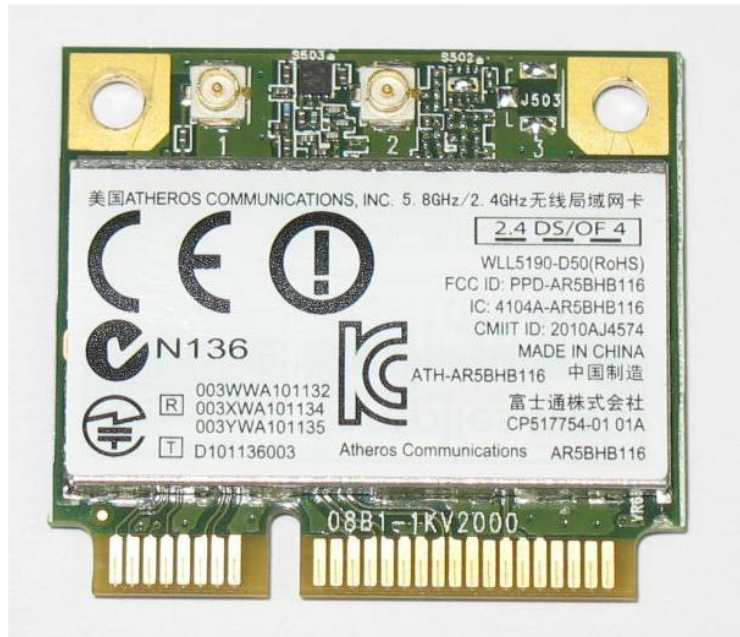

APPENDIX A1 TEST SAMPLE PHOTOGRAPHS

Q702 Host

APPENDIX A2 TEST SAMPLE PHOTOGRAPHS

Model: AR5BHB116 – WLAN Module
Front

Back

APPENDIX A3 TEST SAMPLE PHOTOGRAPHS

AR5BHB116 inside the Fujitsu TABLET Computer

APPENDIX A4 TEST SETUP PHOTOGRAPHS

Lap Held Position

APPENDIX A5 TEST SETUP PHOTOGRAPHS

Edge On Primary Portrait Position