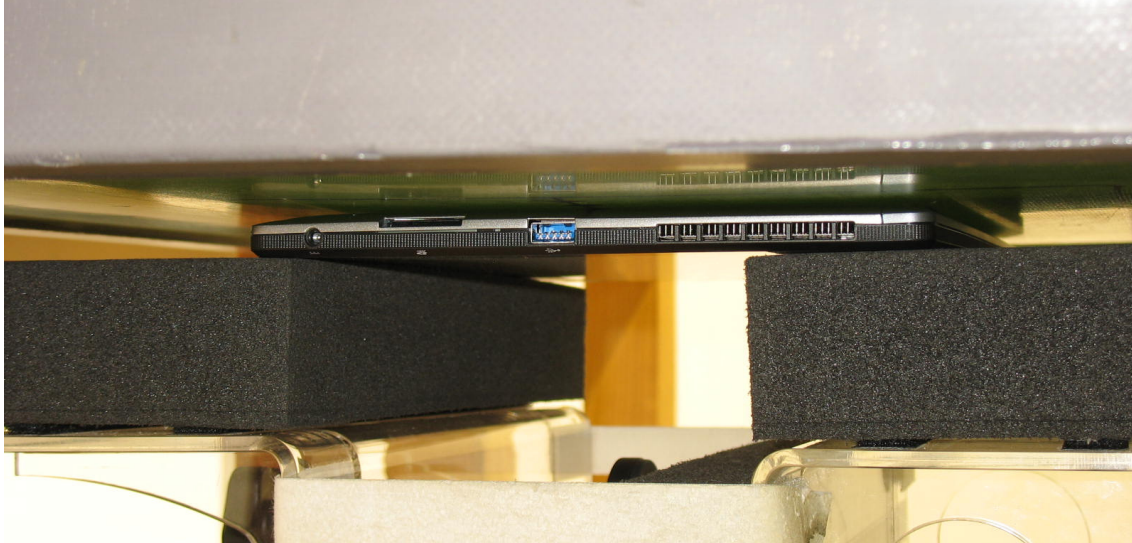

APPENDIX A1 TEST SAMPLE PHOTOGRAPHS

Q702 Host

APPENDIX A2 TEST SAMPLE PHOTOGRAPHS

Model: AR5BHB116 – WLAN Module
Front

Back

APPENDIX A3 TEST SAMPLE PHOTOGRAPHS

AR5BHB116 inside the Fujitsu TABLET Computer

APPENDIX A4 TEST SETUP PHOTOGRAPHS

Lap Held Position

APPENDIX A5 TEST SETUP PHOTOGRAPHS

Edge On Primary Portrait Position