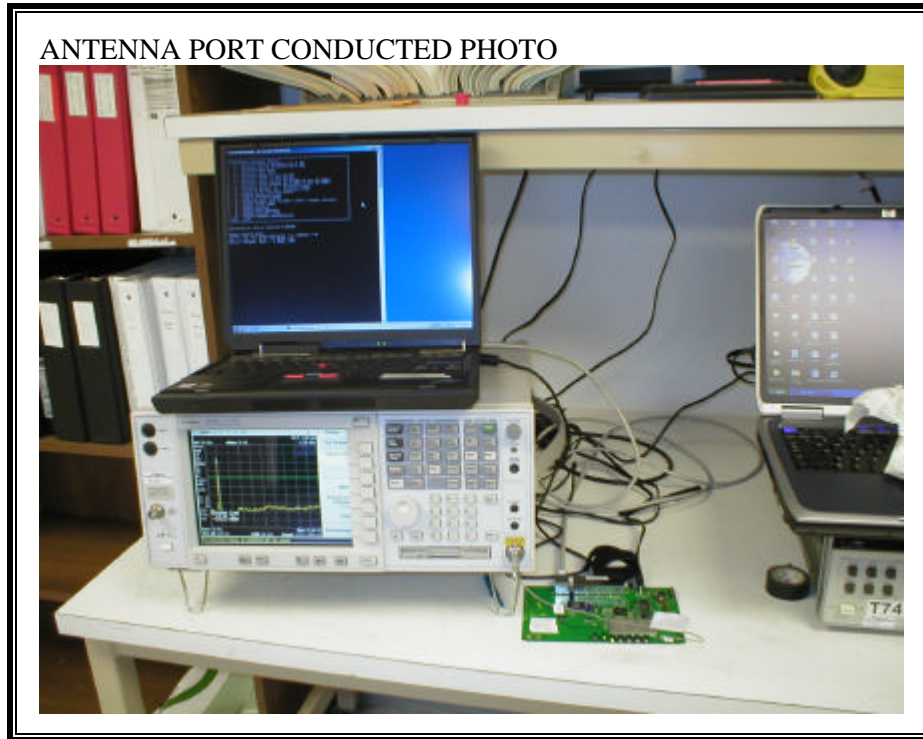

8. SETUP PHOTOS

ANTENNA PORT CONDUCTED RF MEASUREMENT SETUP

RADIATED RF MEASUREMENT SETUP (CONFIG. #1)

RADIATED RF MEASUREMENT SETUP (CONFIG. #2)

DIGITAL DEVICE RADIATED EMISSIONS SETUP (WORST CASE)

POWERLINE CONDUCTED EMISSIONS MEASUREMENT SETUP