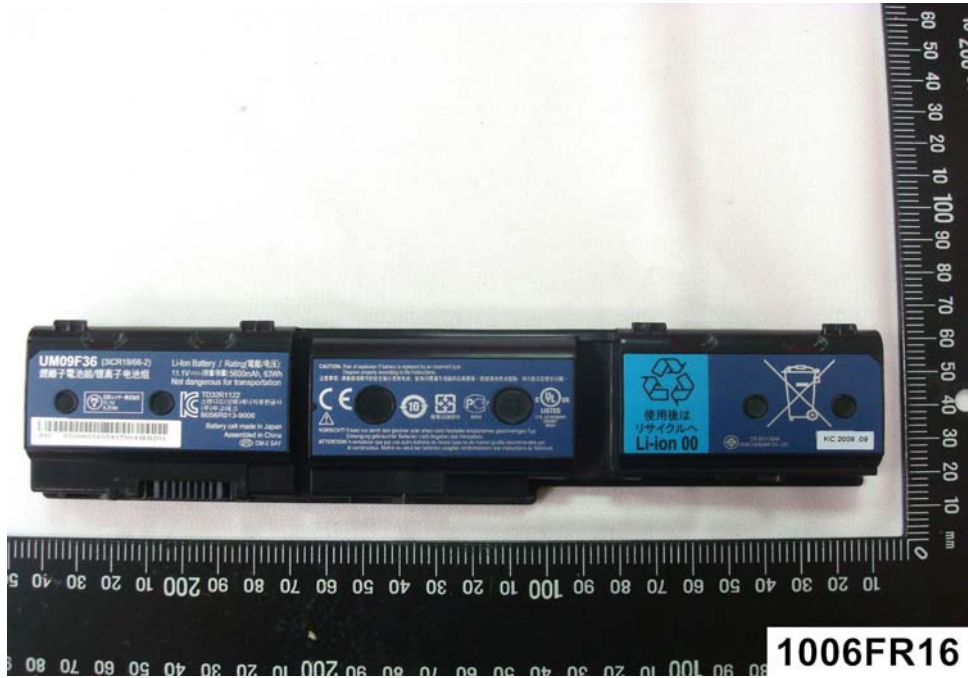

## **External Photos**

**Model Name: AR5B95**

**FCC ID: PPD-AR5B95**

**IC ID: 4104A-AR5B95**

EUT Photo \_ 1 of 11

EUT Photo \_ 2 of 11

EUT Photo \_ 3 of 11

EUT Photo \_ 4 of 11

EUT Photo \_ 5 of 11

EUT Photo \_ 6 of 11

EUT Photo \_ 7 of 11

EUT Photo \_ 8 of 11

EUT Photo \_ 9 of 11

EUT Photo \_ 10 of 11

EUT Photo \_ 11 of 11

1006FR16