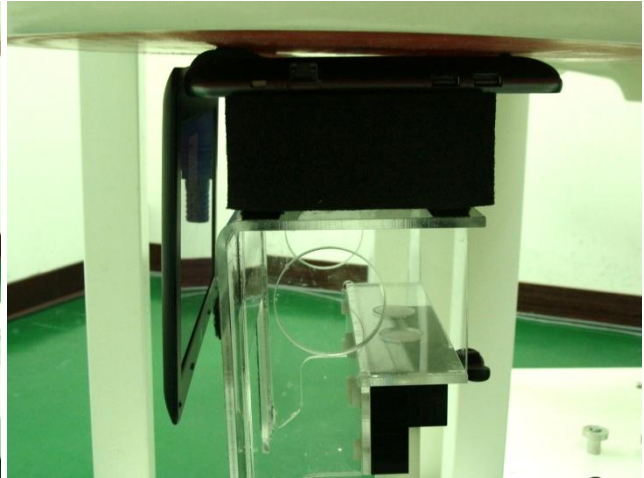

Appendix D. Product Photos

DUT : WLAN Module (Brand Name: Atheros / Model Name: AR5B95)

Host : Notebook Computer (Brand Name: SONY / Model Name: PCG-2121** (*=0~9, A~Z or blank))

Battery 1 :

Battery 2 :

Antenna Location :

Appendix E. Test Setup Photos

The Host with Battery 1 Bottom Touching Mode with 0 cm Air Gap – Front View

The Host with Battery 1 Bottom Touching Mode with 0 cm Air Gap – Side View

The Host with Battery 2 Bottom Touching Mode with 0 cm Air Gap – Front View

The Host with Battery 2 Bottom Touching Mode with 0 cm Air Gap – Side View

Note: The DUT was installed into the host (Notebook Computer) during the test.