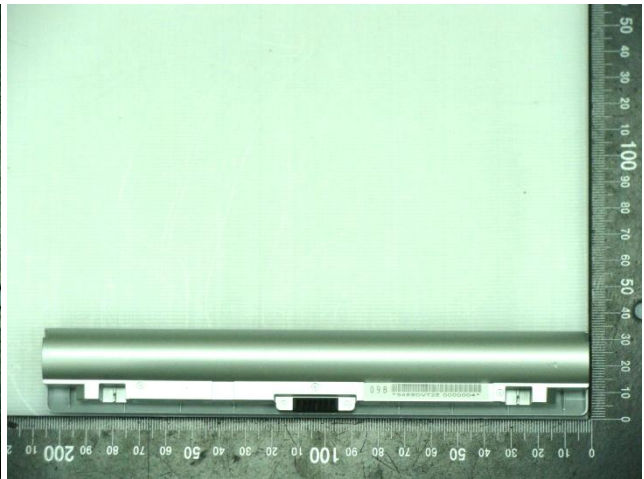

Appendix D. Product Photos

DUT : WLAN Module (Brand Name: Atheros / Model Name: AR5B95)

Host : Notebook Computer (Brand Name: SONY / Model Name: PCG-2121** (*=0~9, A~Z or blank))

Battery 1 :

Battery 2 :

Antenna Location :

Appendix E. Test Setup Photos

The Host with Battery 1 Bottom Touching Mode with 0 cm Air Gap – Front View

The Host with Battery 1 Bottom Touching Mode with 0 cm Air Gap – Side View

The Host with Battery 2 Bottom Touching Mode with 0 cm Air Gap – Front View

The Host with Battery 2 Bottom Touching Mode with 0 cm Air Gap – Side View

Note: The DUT was installed into the host (Notebook Computer) during the test.