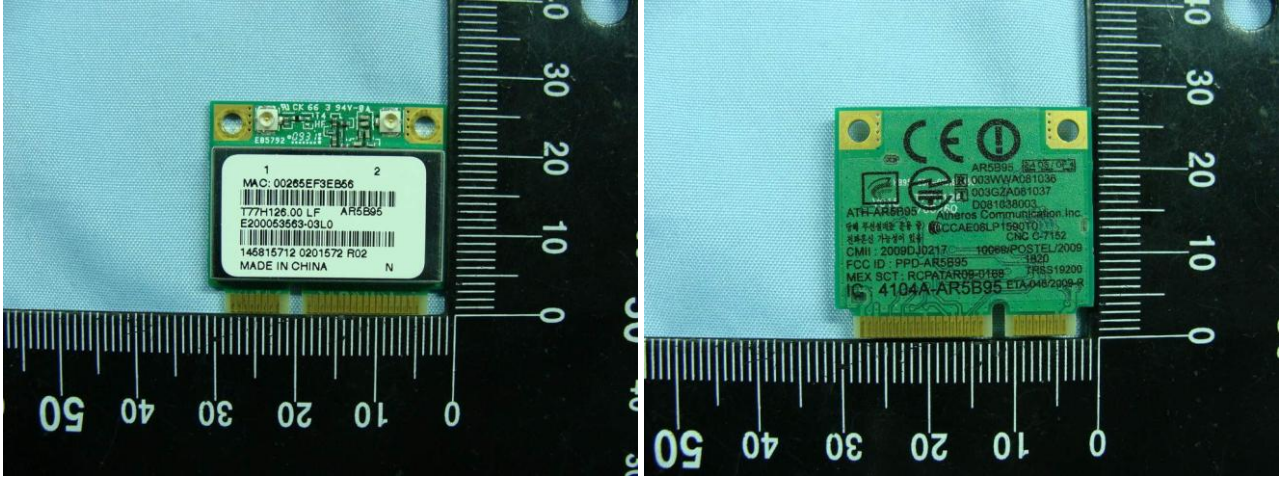

Appendix D. Product Photos

DUT : WLAN Module (Brand Name: Atheros / Model Name: AR5B95)

Host : Notebook Computer (Brand Name: SONY / Model Name: PCG-2121** (*=0~9, A~Z or blank))

Battery 1 :

Battery 2 :

Antenna Location :

Appendix E. Test Setup Photos

The Host with Battery 1 Bottom Touching Mode with 0 cm Air Gap – Front View

The Host with Battery 1 Bottom Touching Mode with 0 cm Air Gap – Side View

The Host with Battery 2 Bottom Touching Mode with 0 cm Air Gap – Front View

The Host with Battery 2 Bottom Touching Mode with 0 cm Air Gap – Side View

Note: The DUT was installed into the host (Notebook Computer) during the test.