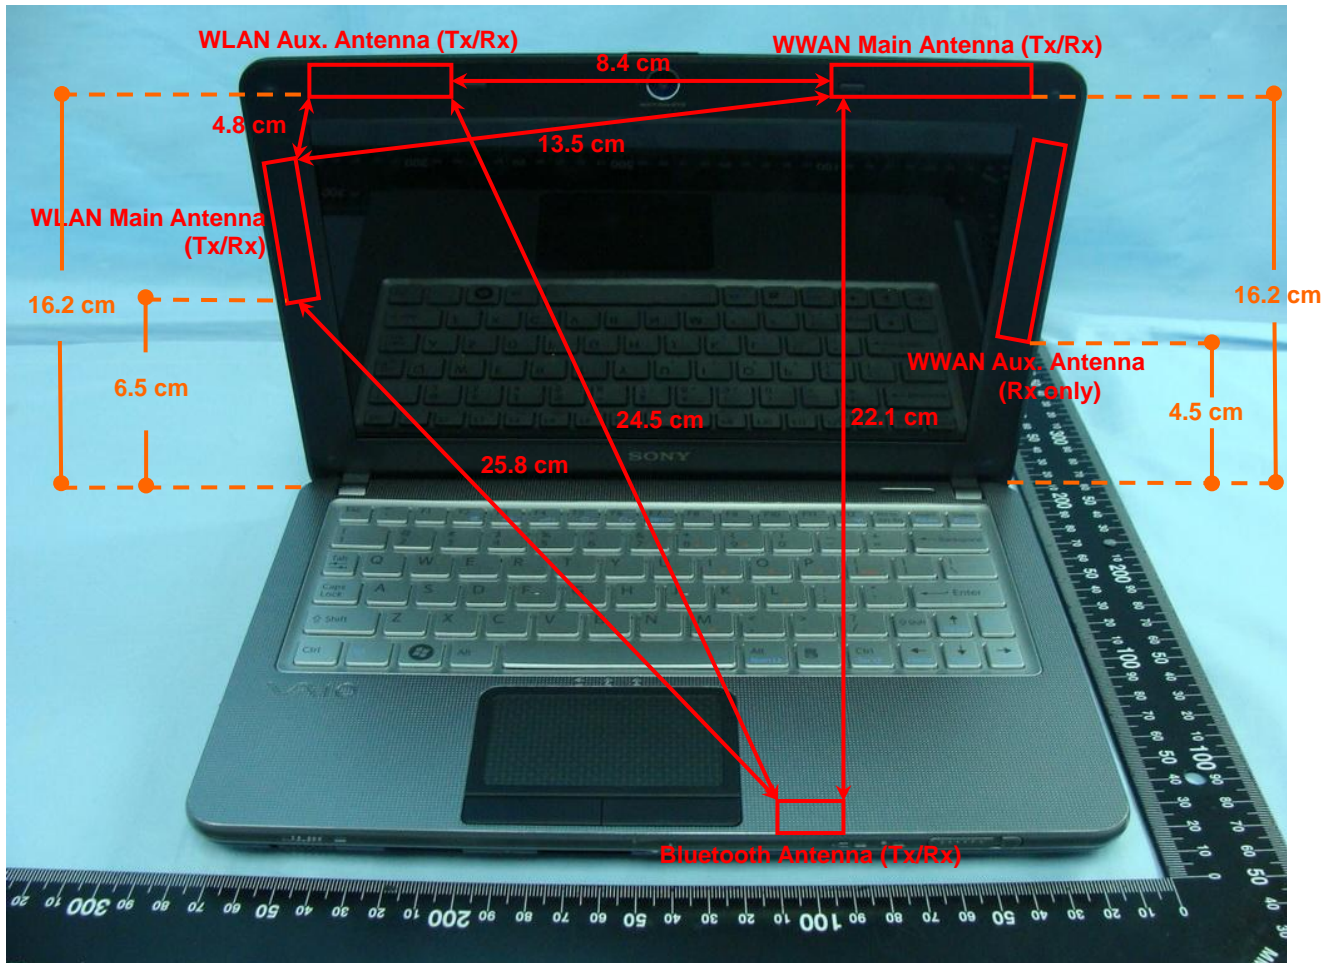

Appendix D. Product Photos

DUT : WLAN Module (Brand Name: Atheros / Model Name: AR5B95)

Host : Notebook Computer (Brand Name: SONY / Model Name: PCG-2121** (*=0~9, A~Z or blank))

Battery 1 :

Battery 2 :

Antenna Location :

Appendix E. Test Setup Photos

The Host with Battery 1 Bottom Touching Mode with 0 cm Air Gap – Front View

The Host with Battery 1 Bottom Touching Mode with 0 cm Air Gap – Side View

The Host with Battery 2 Bottom Touching Mode with 0 cm Air Gap – Front View

The Host with Battery 2 Bottom Touching Mode with 0 cm Air Gap – Side View

Note: The DUT was installed into the host (Notebook Computer) during the test.